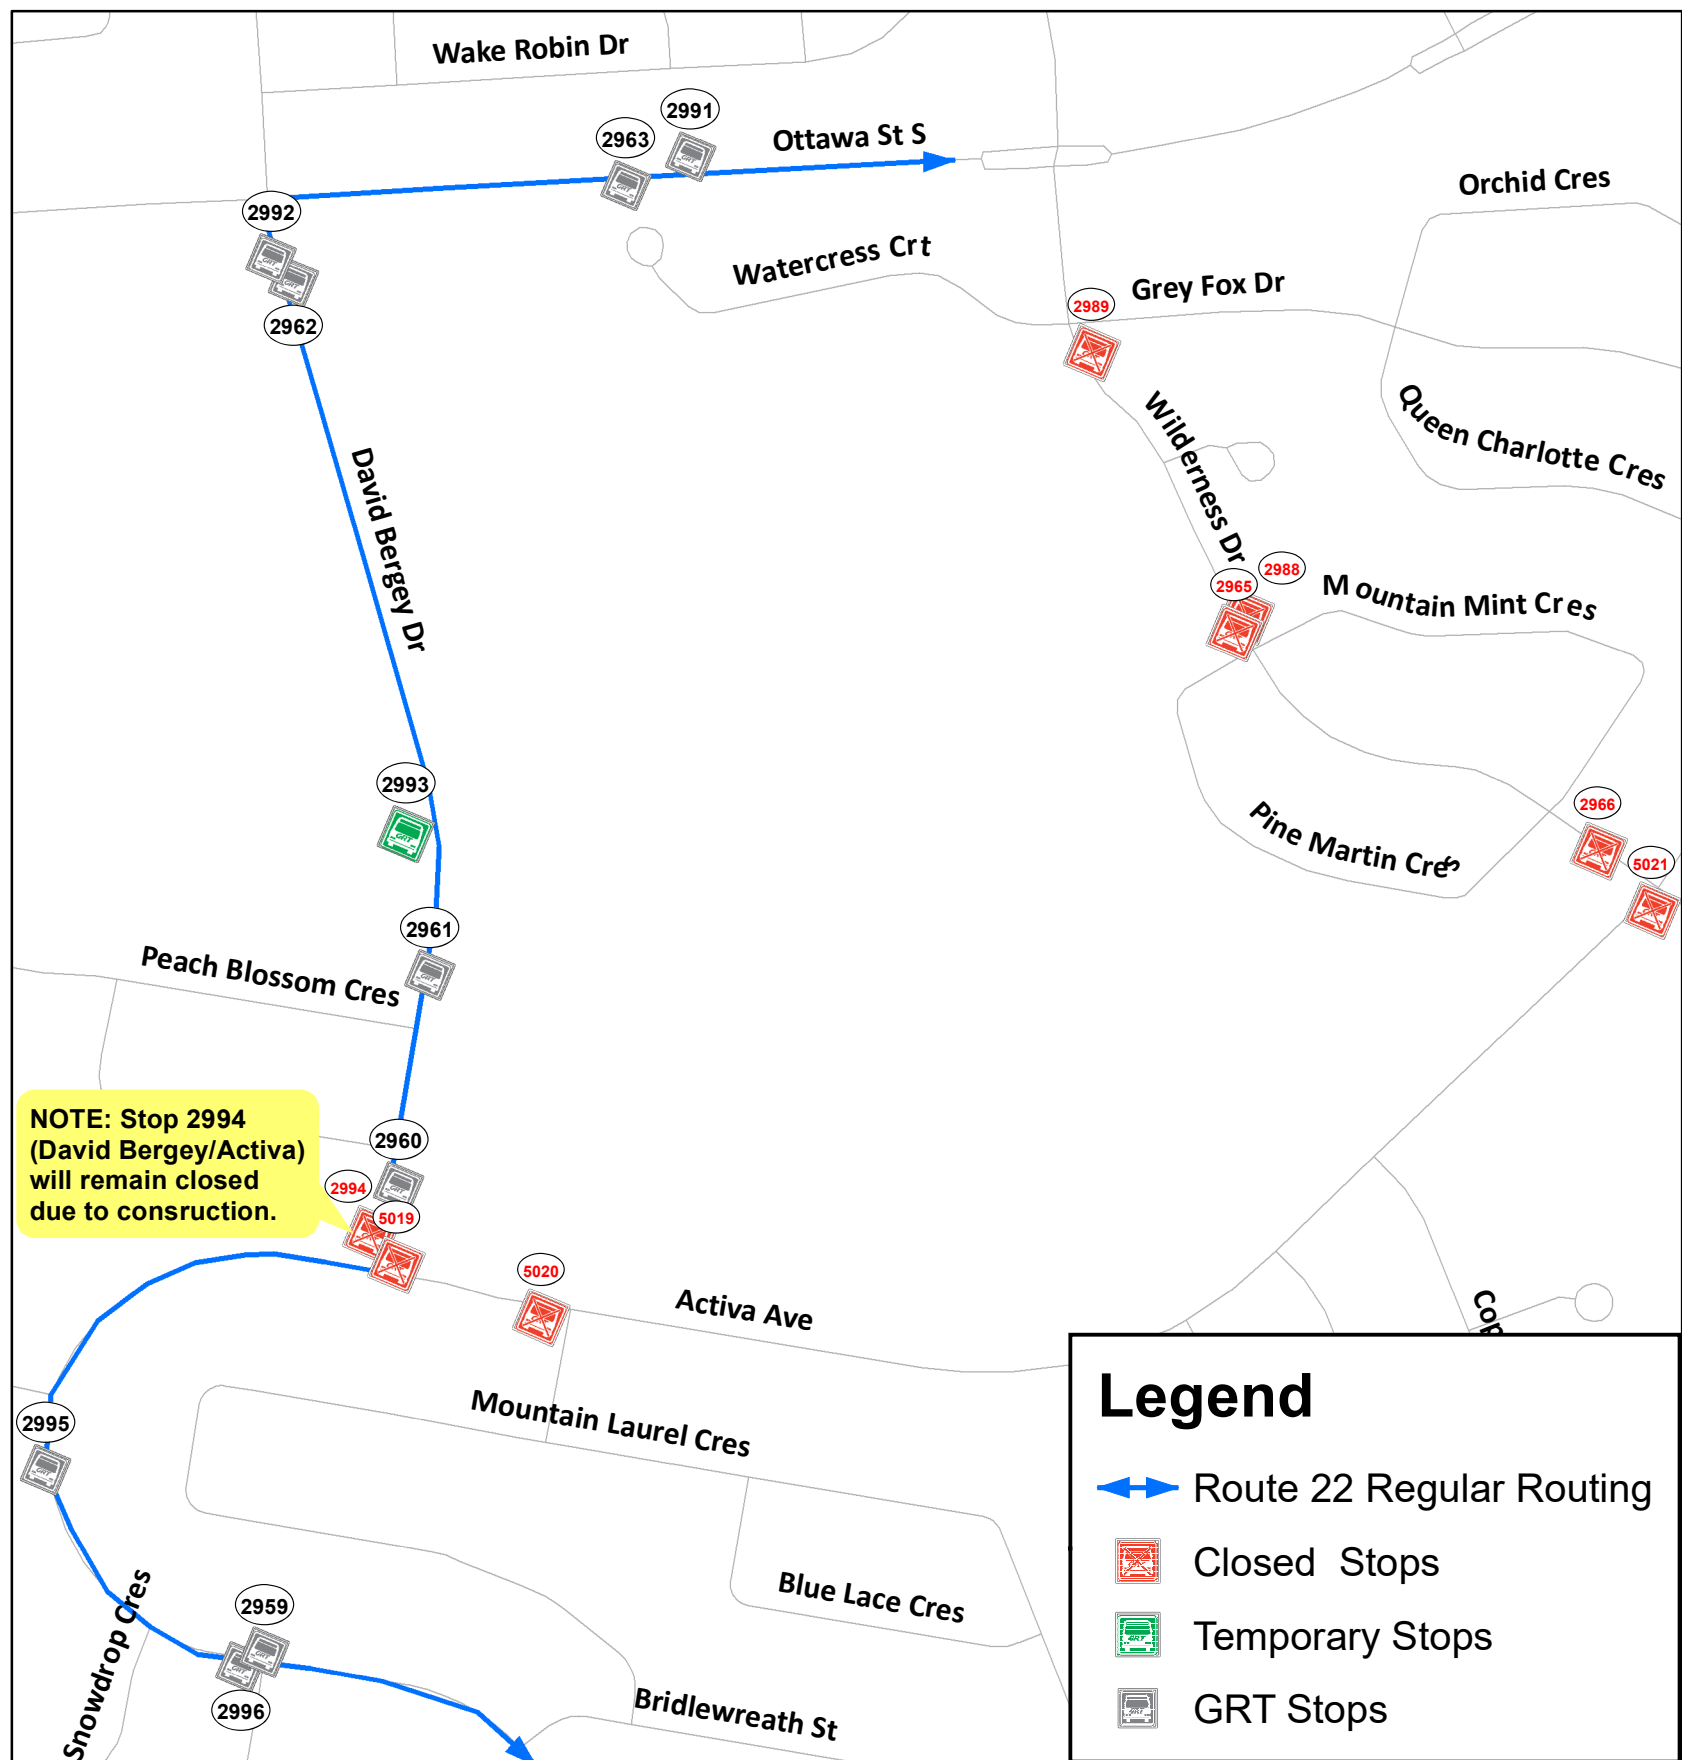

Detour Ending

Route 22 Laurentian West

Monday December 23, 2019

Effective Monday, December 23, Route 22 will return to regular routing along David Bergey Drive. Please note there are some stops that are still closed due to construction. Refer to the map below for routing and stop information.

For more information
519-585-7555
TTY: 519-575-4608
visit www.grt.ca
EasyGO App