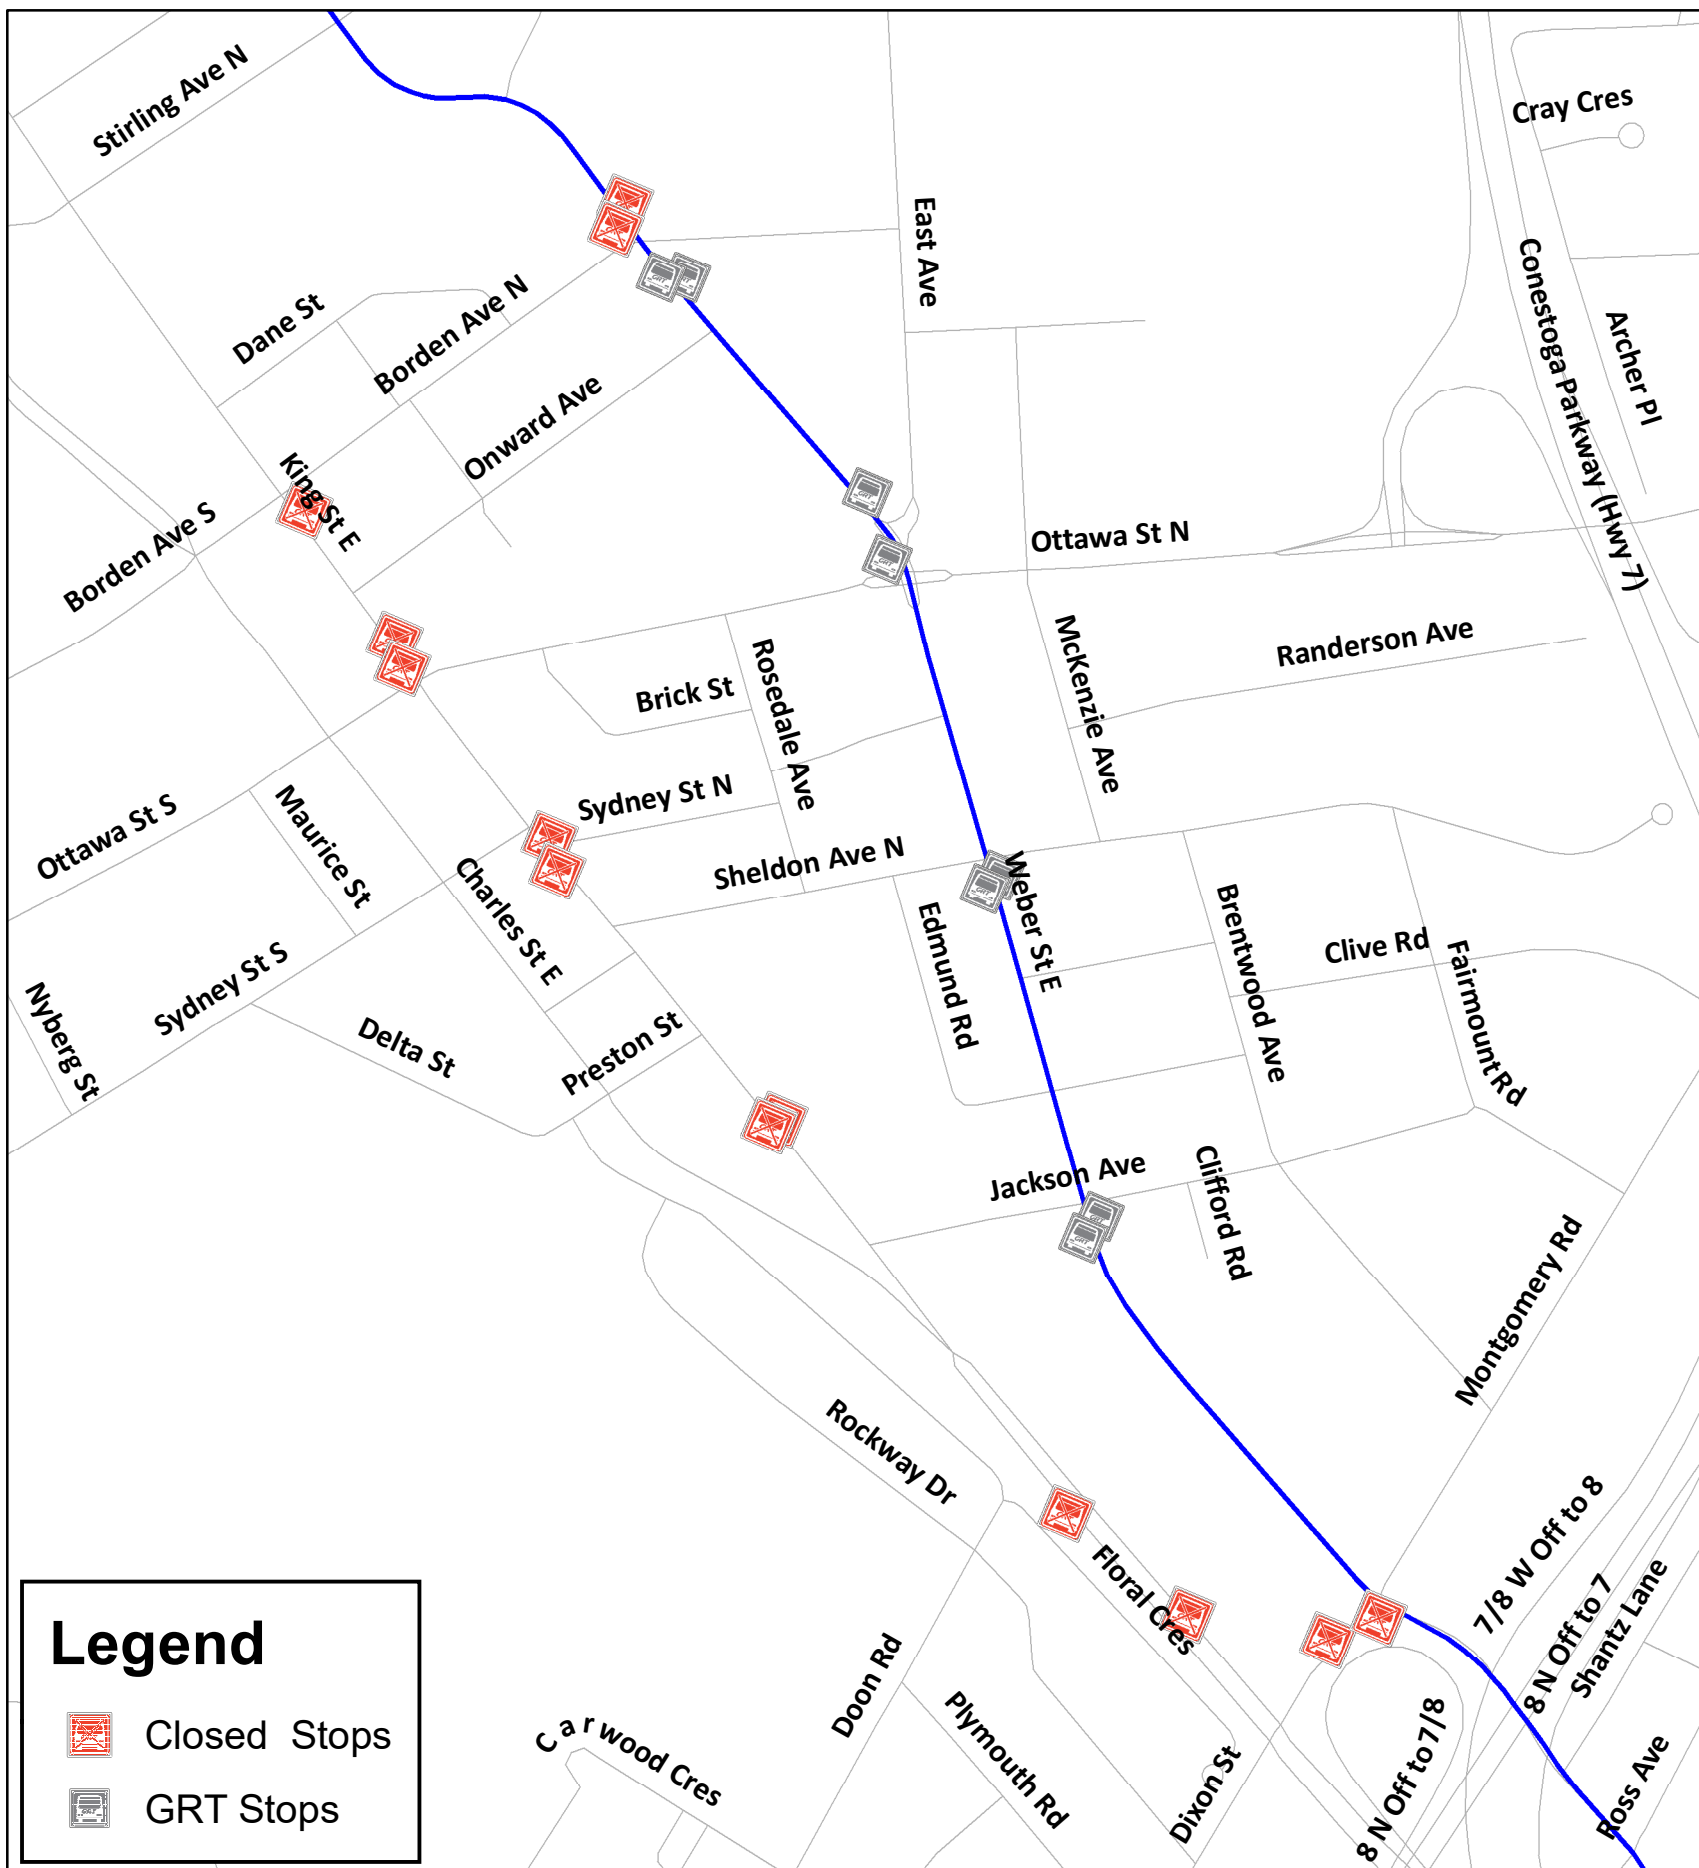

Detour Ending

Route 8

Effective Monday, November 23

Effective Monday, November 23 Route 8 will resume regular routing on Weber Street between Sheldon Avenue to Borden Avenue. Refer to the map below for detour routing and stop information.

For more information
519-585-7555
TTY: 519-575-4608
visit www.grt.ca
EasyGO App