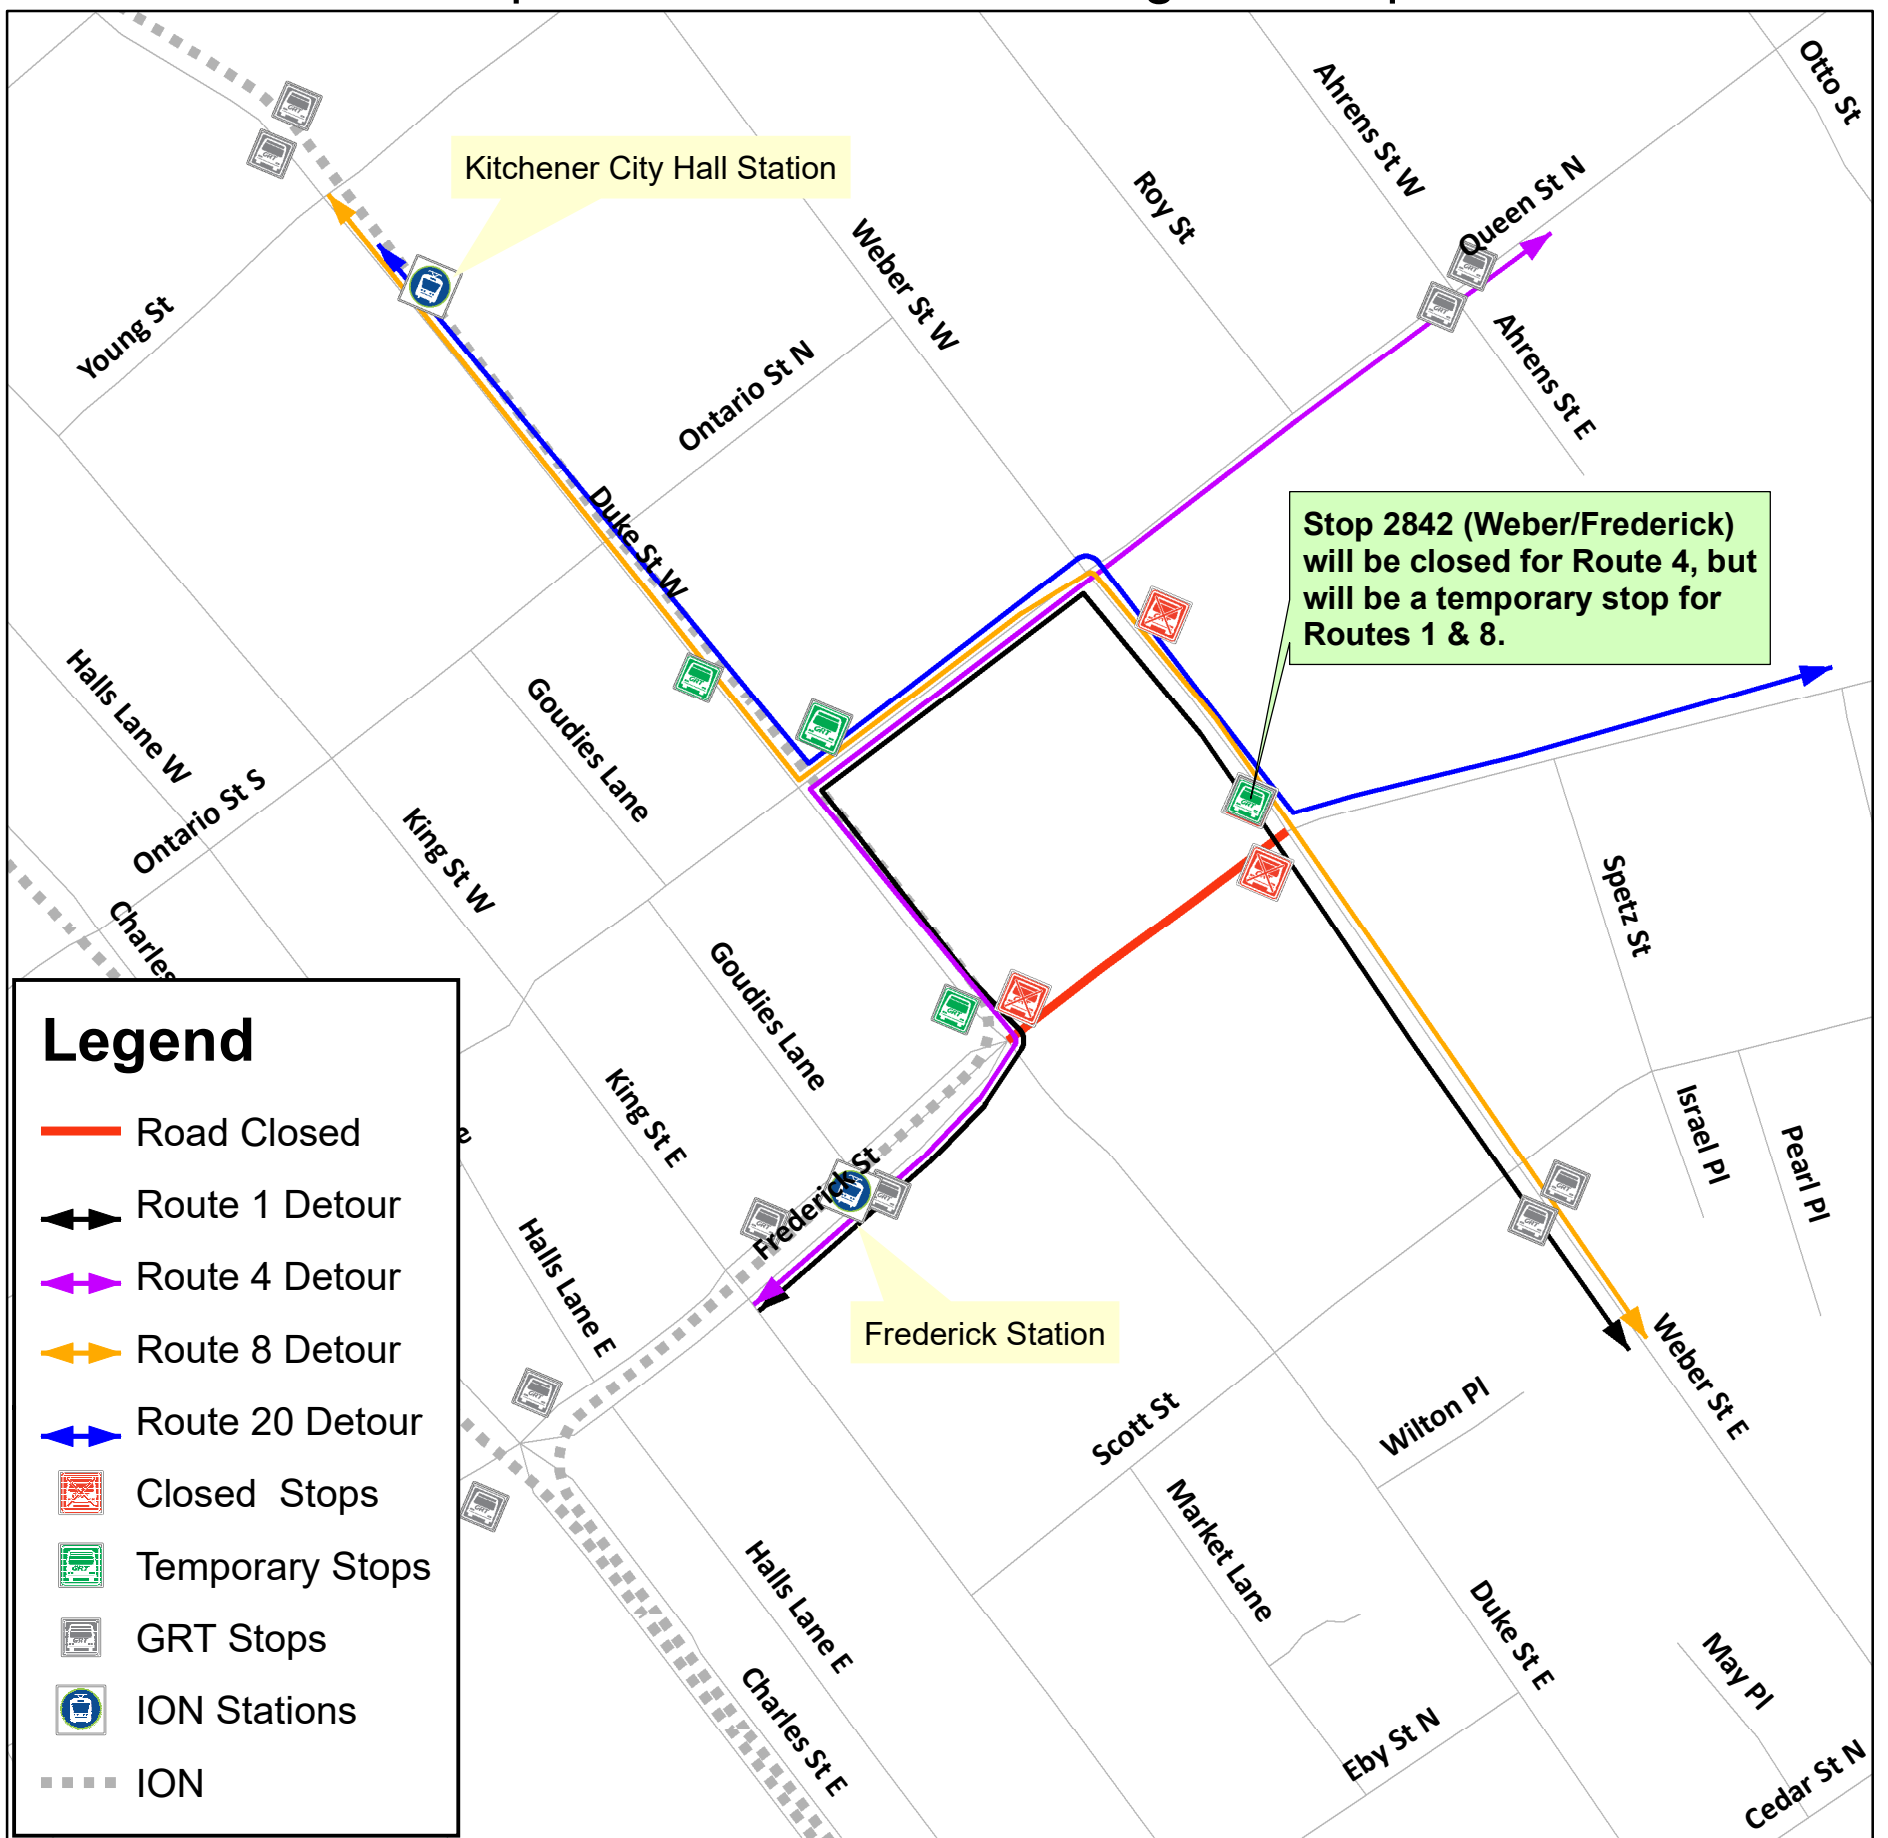

Detour

 Route 1  Route 4  Route 8  Route 20

Friday, August 13 (approx. 9 weeks)

Frederick Street will be closed between Duke Street to Weber Street.
Routes 1, 4, 8 & 20 will be on detour.
Refer to the map below for detour routing and stop information.

Thank you for your patience

For more information
519-585-7555
TTY: 519-575-4608
visit www.grt.ca
EasyGO App