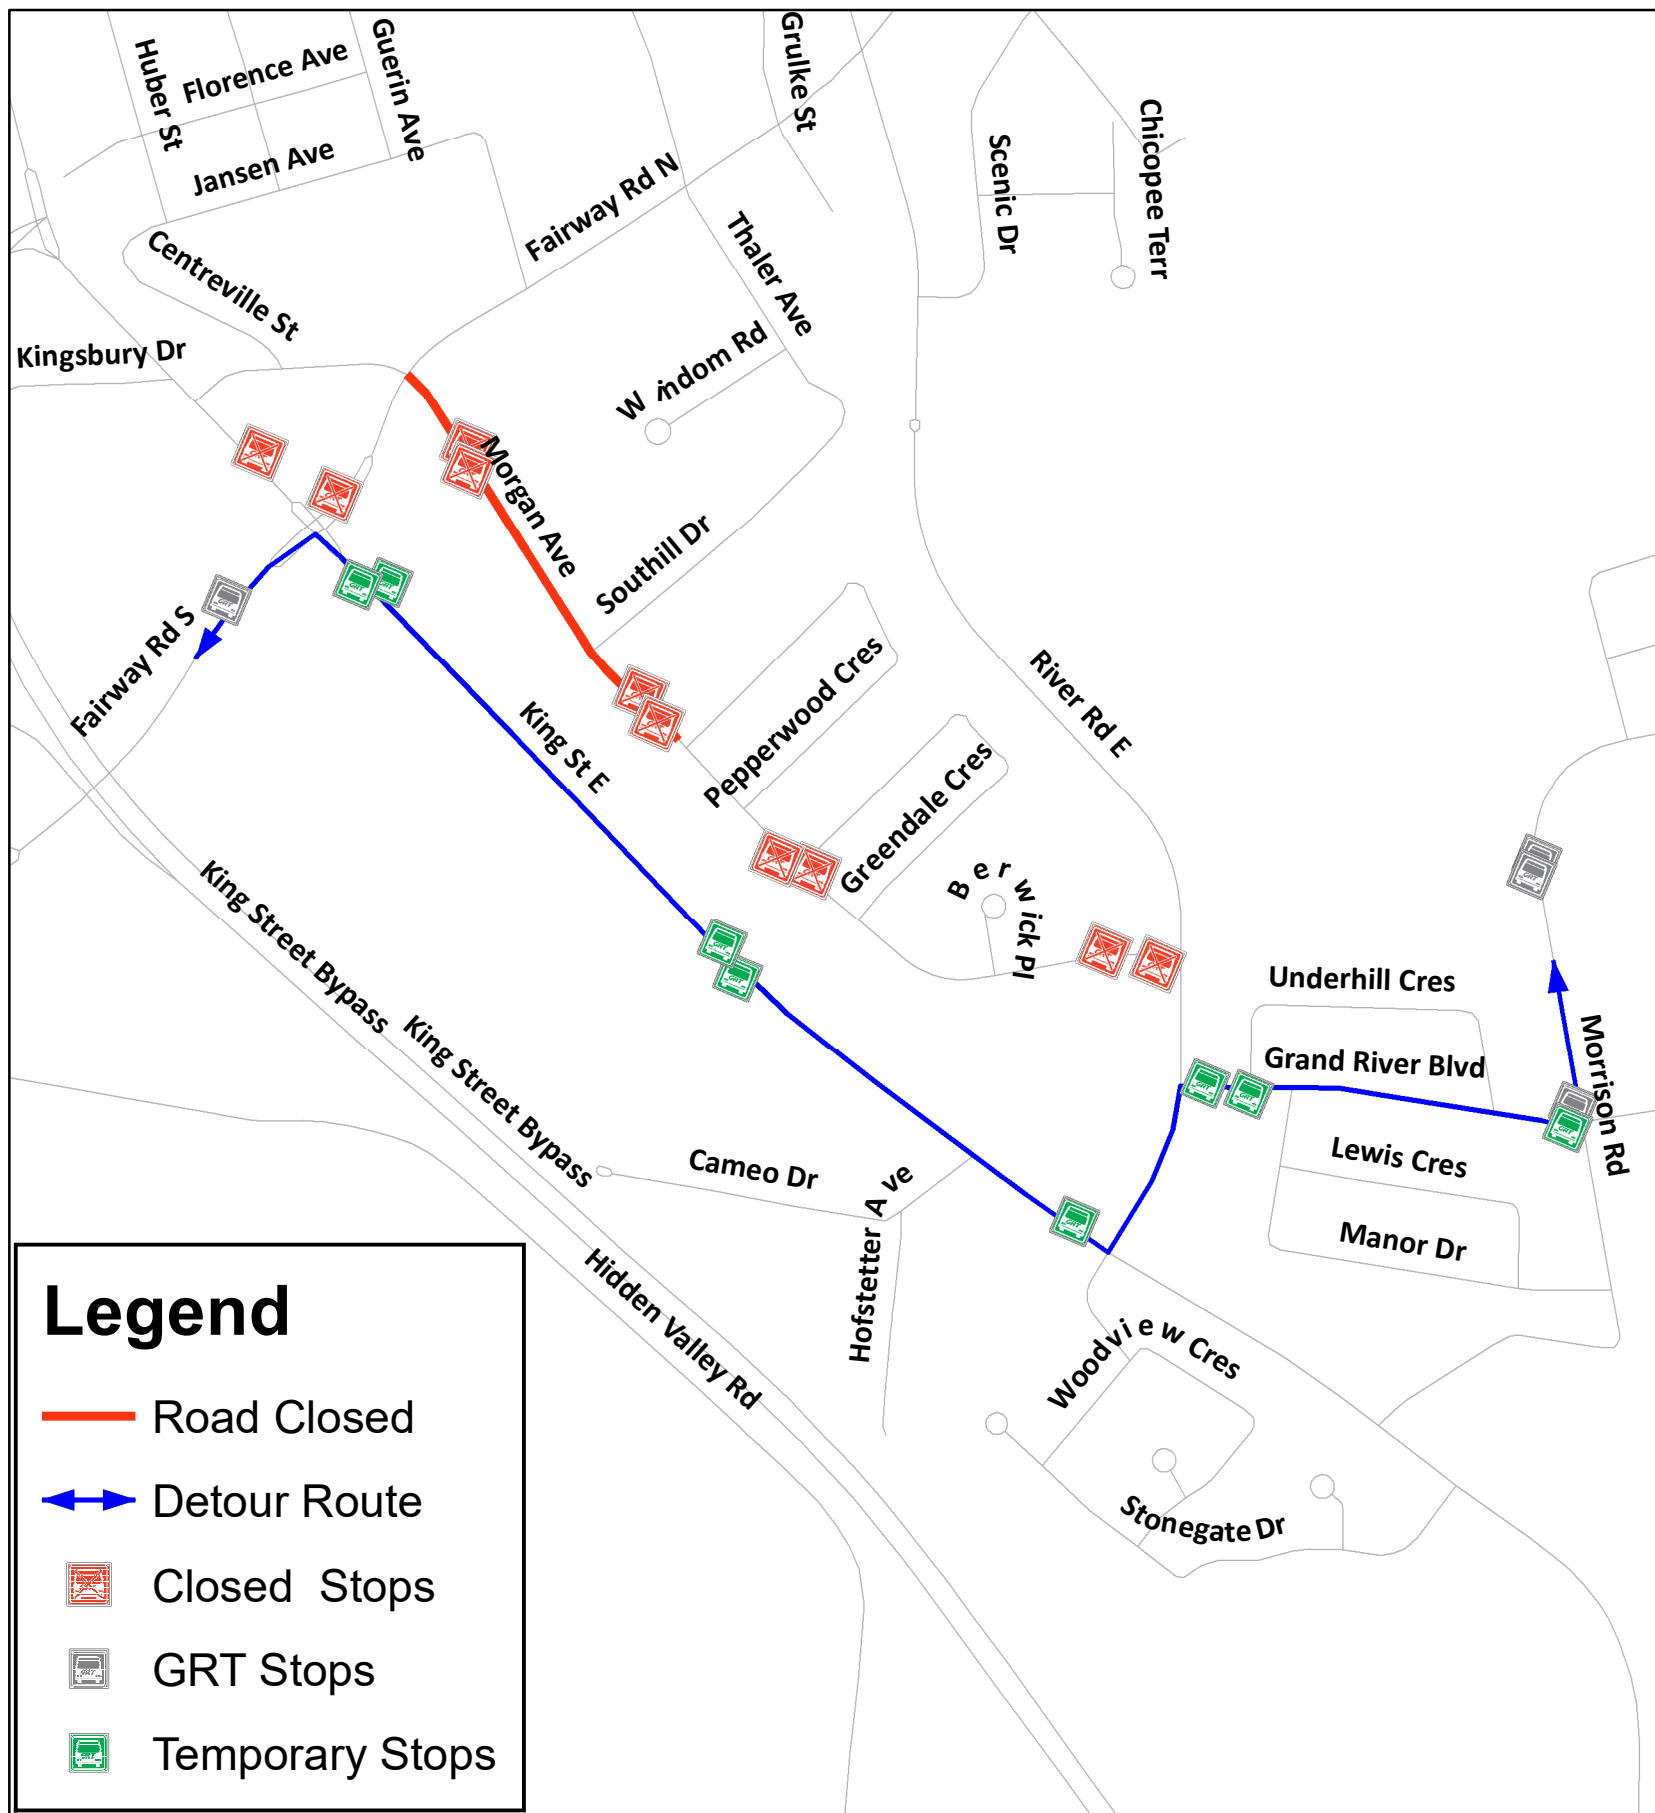

Detour

Route 27

Wednesday, November 24 (approx. 1 day)

Morgan Avenue will be closed at Southhill Drive for paving.
Refer to the map below for detour routing and stop information.

Thank you for your patience

For more information
519-585-7555
TTY: 519-575-4608
visit www.grt.ca
EasyGO App