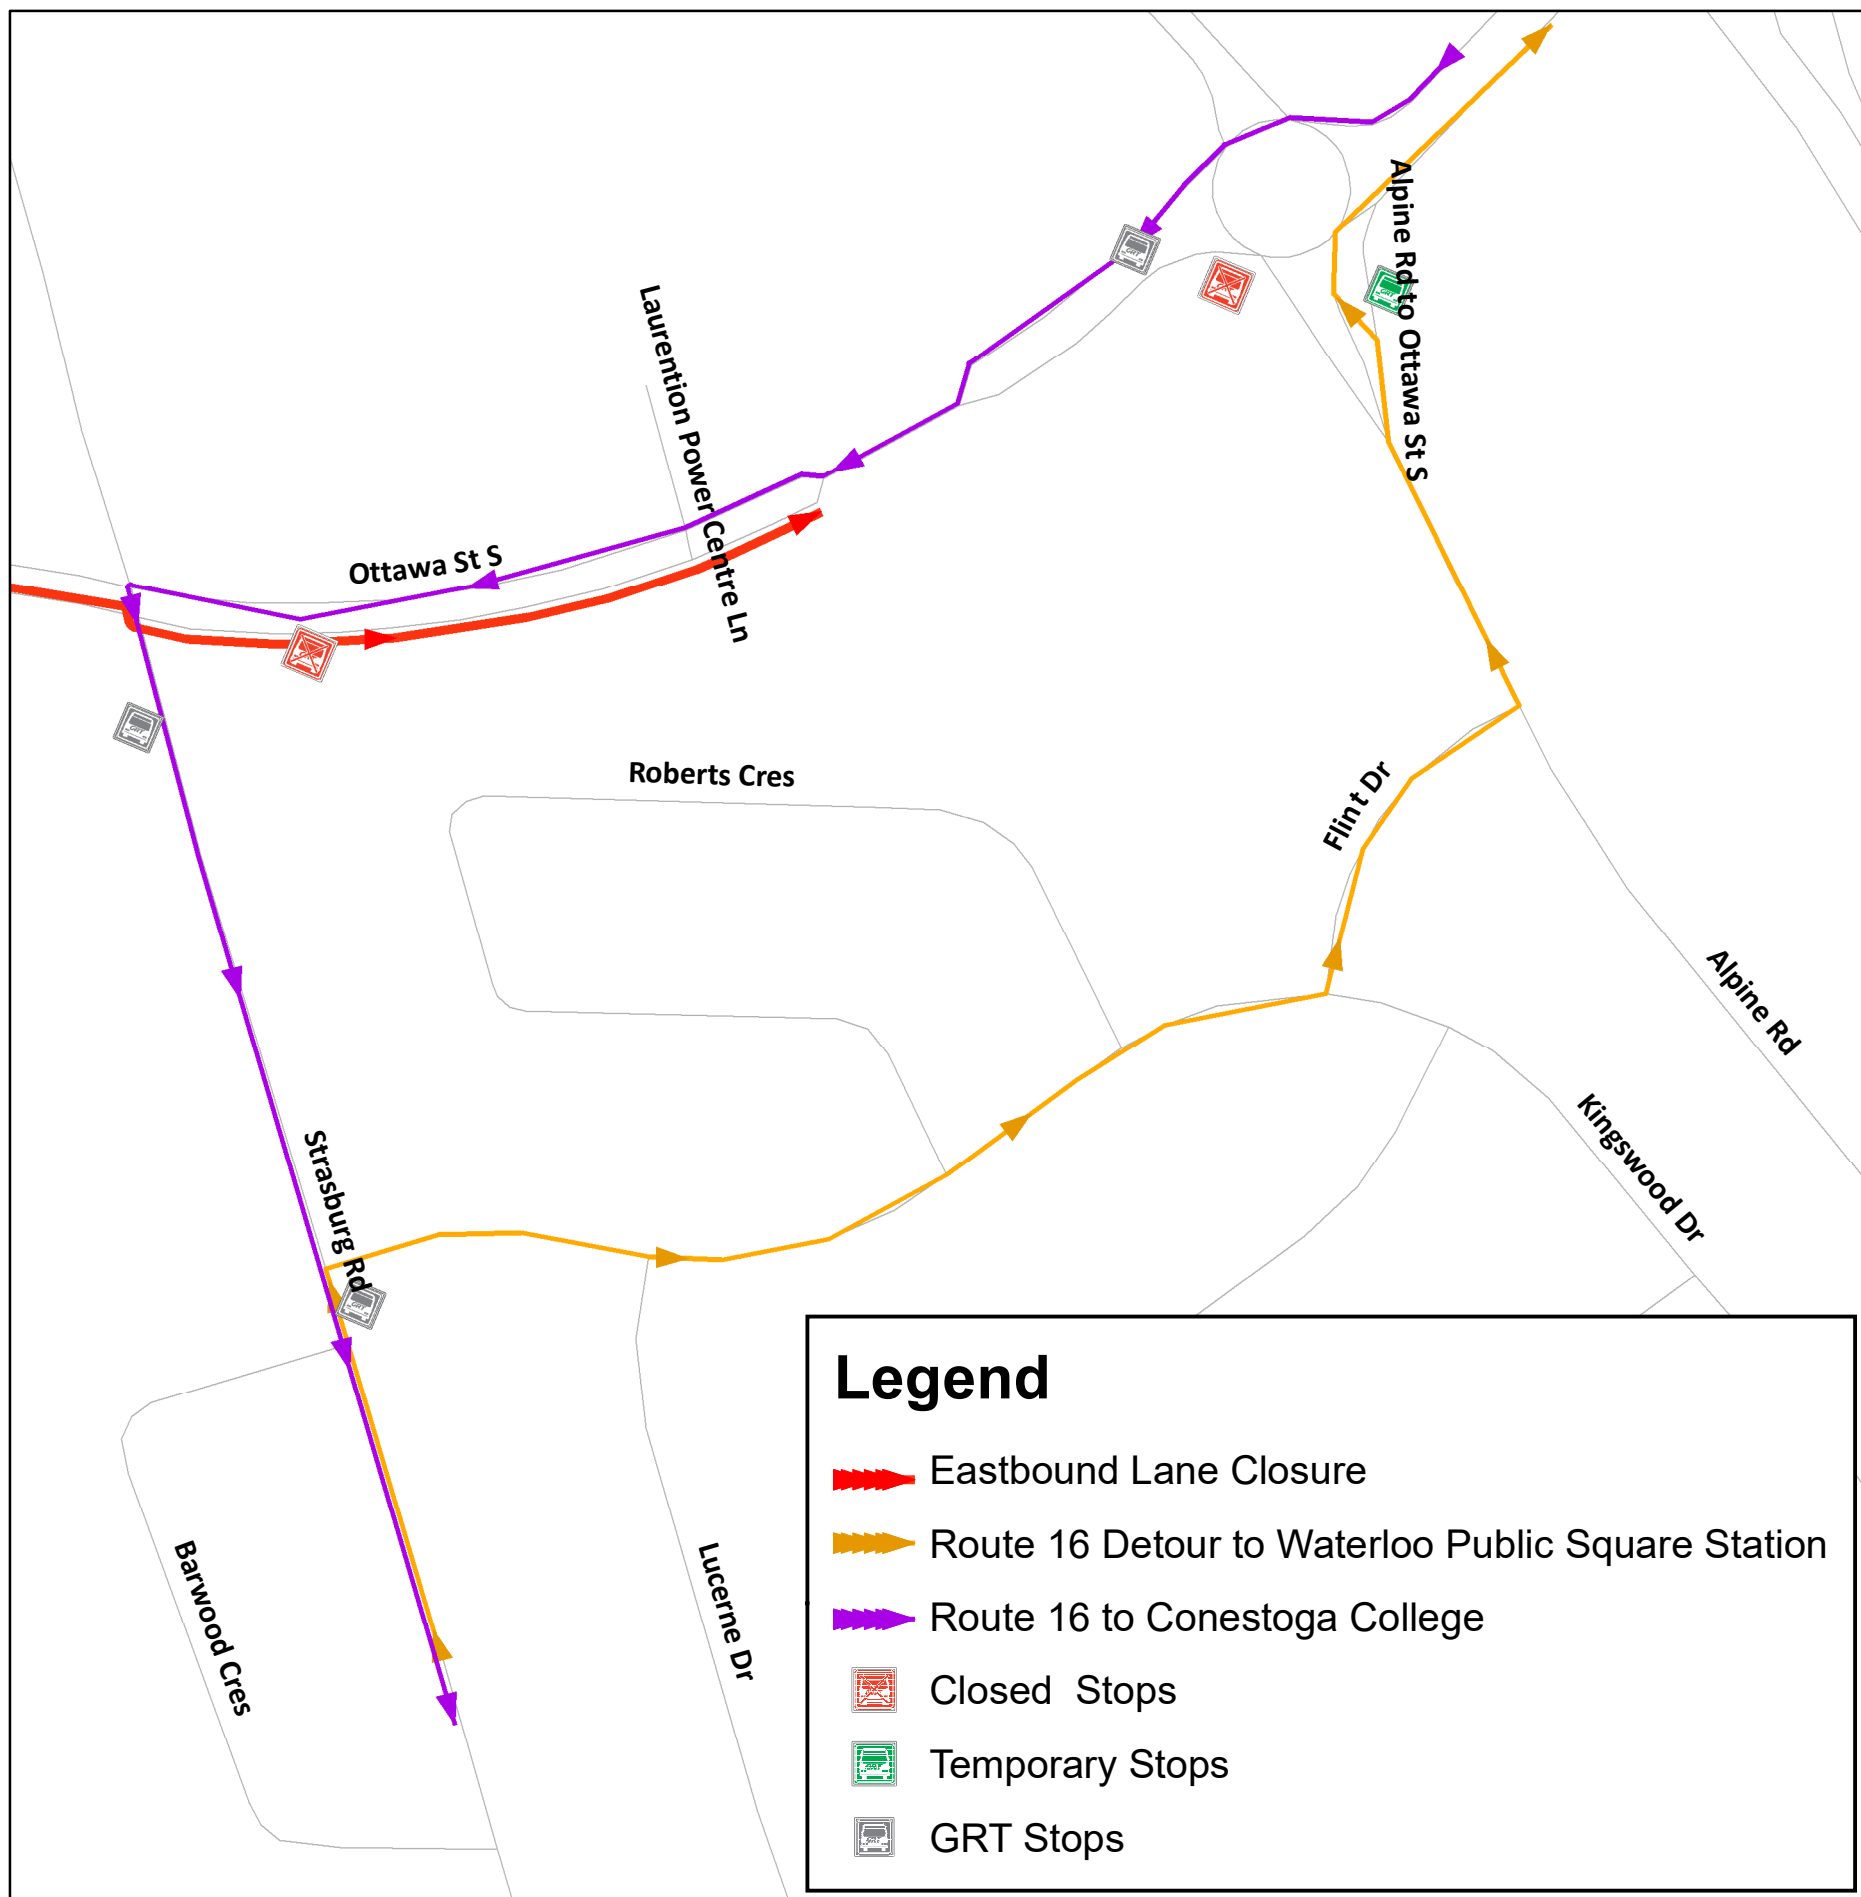

Detour

Route 16

Monday, June 7 (approx. 4 months)

Ottawa St S will have reduced lanes between Mowat Blvd to Alpine Rd.
Refer to the map below for detour routing and stop information.

Thank you for your patience

For more information
519-585-7555
TTY: 519-575-4608
visit www.grt.ca
EasyGO App

Region of Waterloo

GRAND RIVER TRANSIT