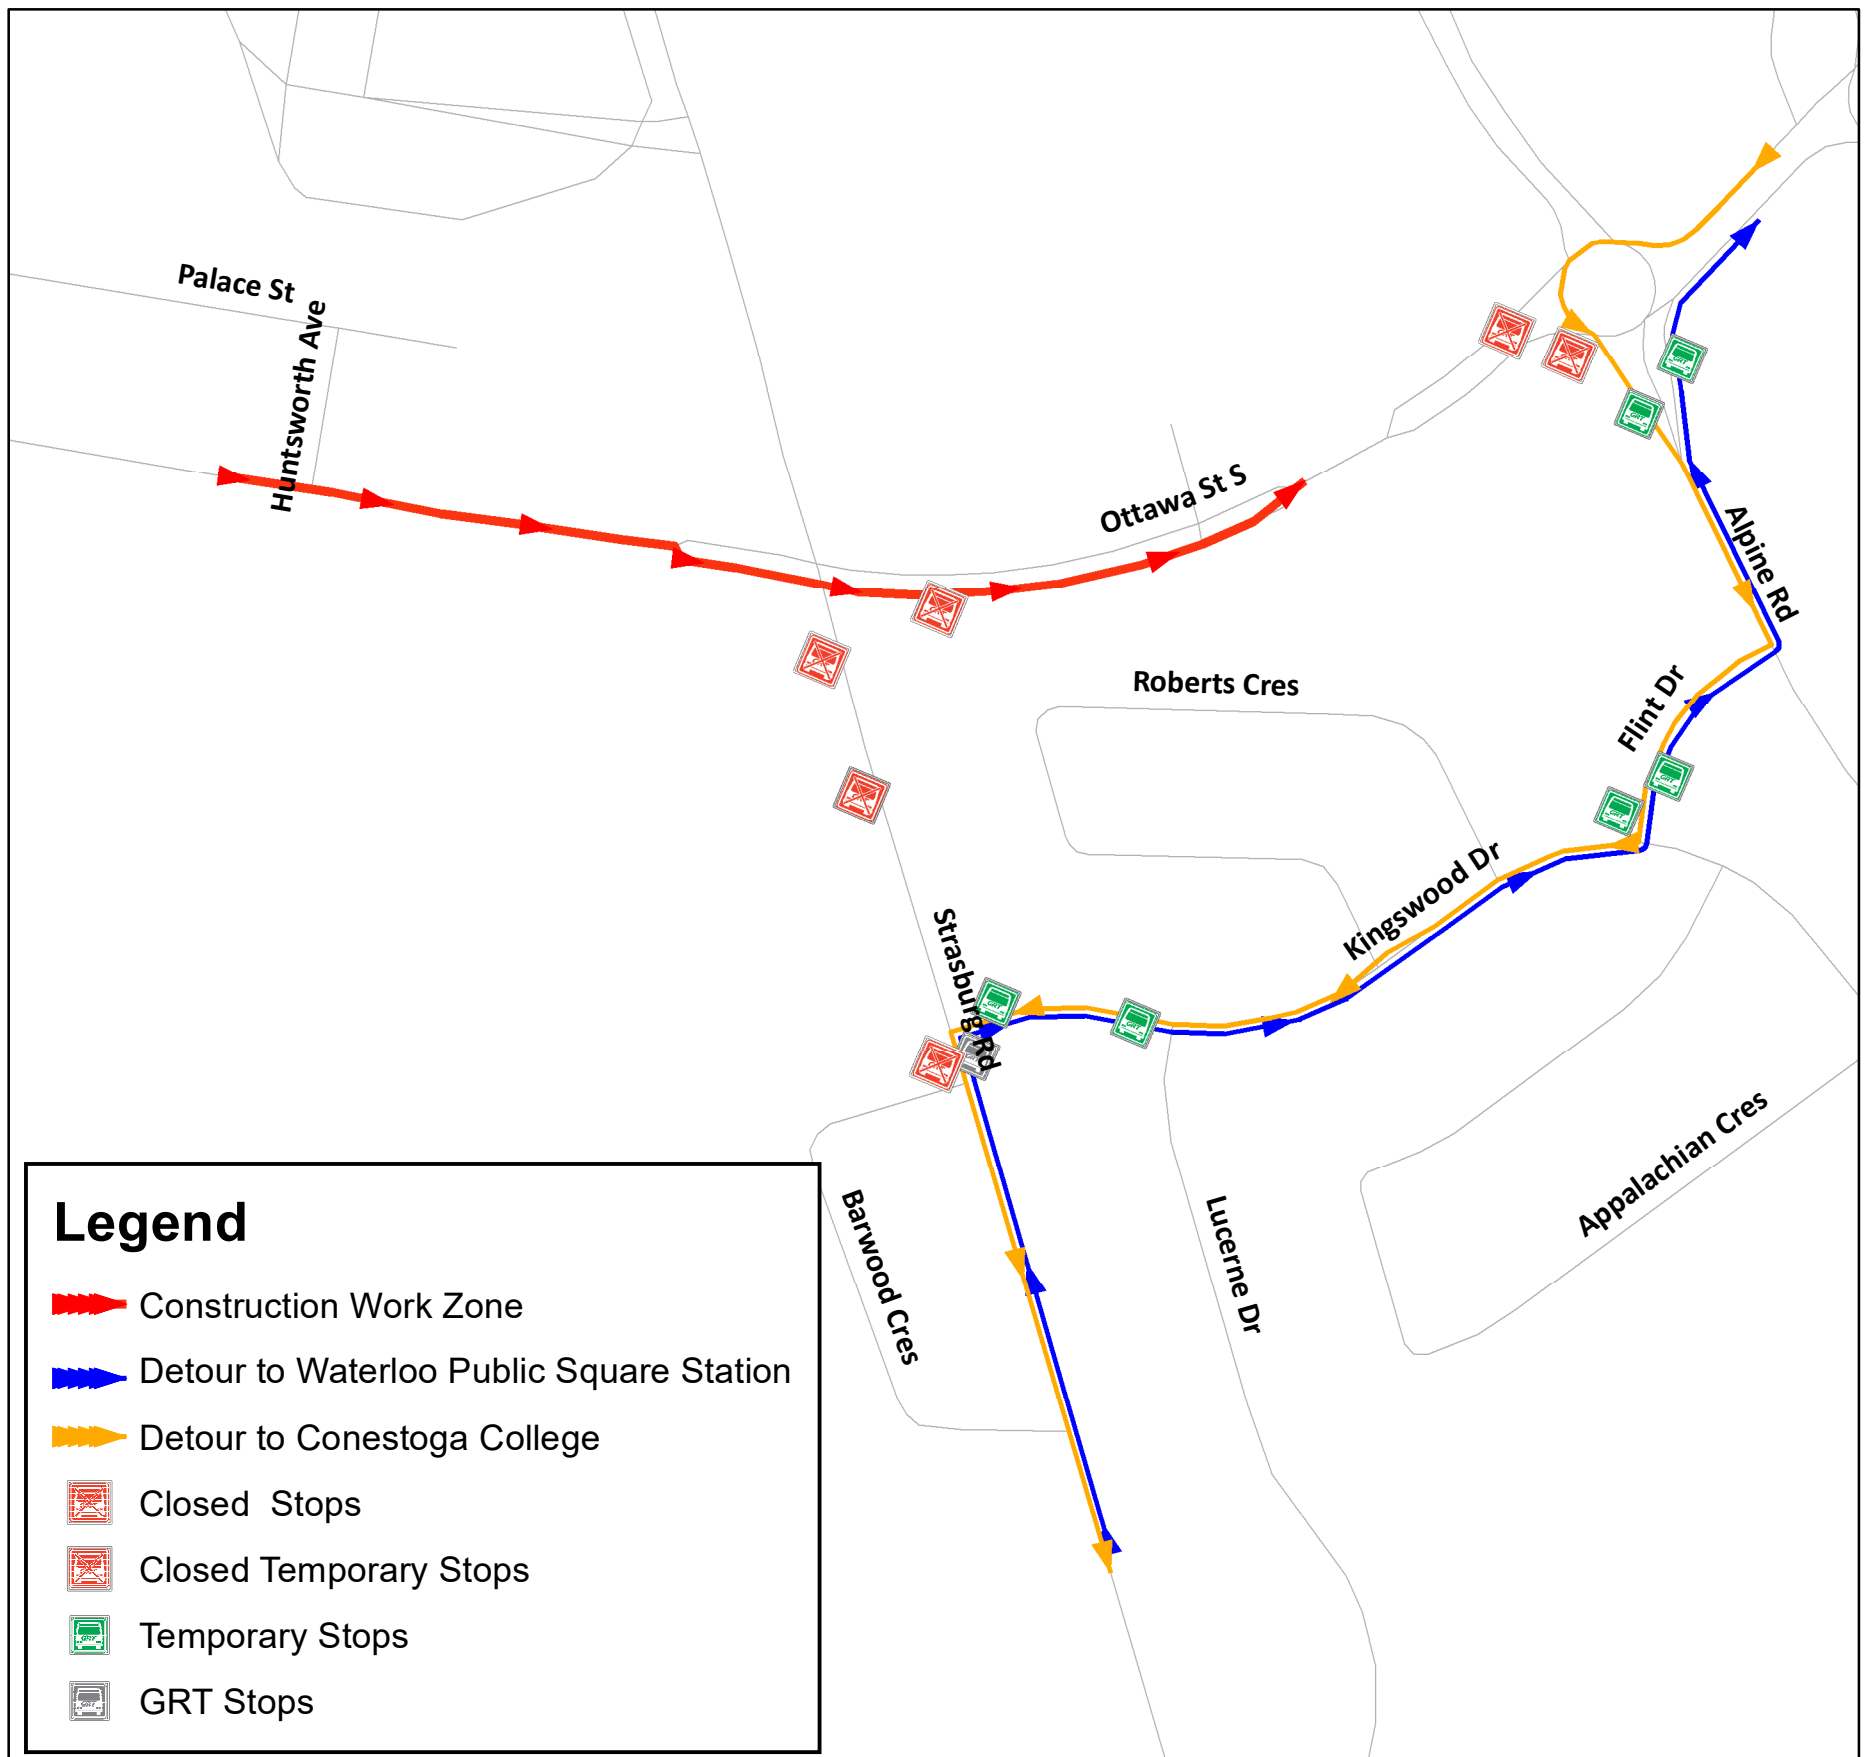

Detour

Route 16

Monday, November 8 (until further notice)

Due to construction at the intersection of Ottawa Street and Strasburg Road, Route 16 to Conestoga College has been placed on detour.

Refer to the map below for detour routing and stop information.

Thank you for your patience

For more information
519-585-7555
TTY: 519-575-4608
visit www.grt.ca
EasyGO App