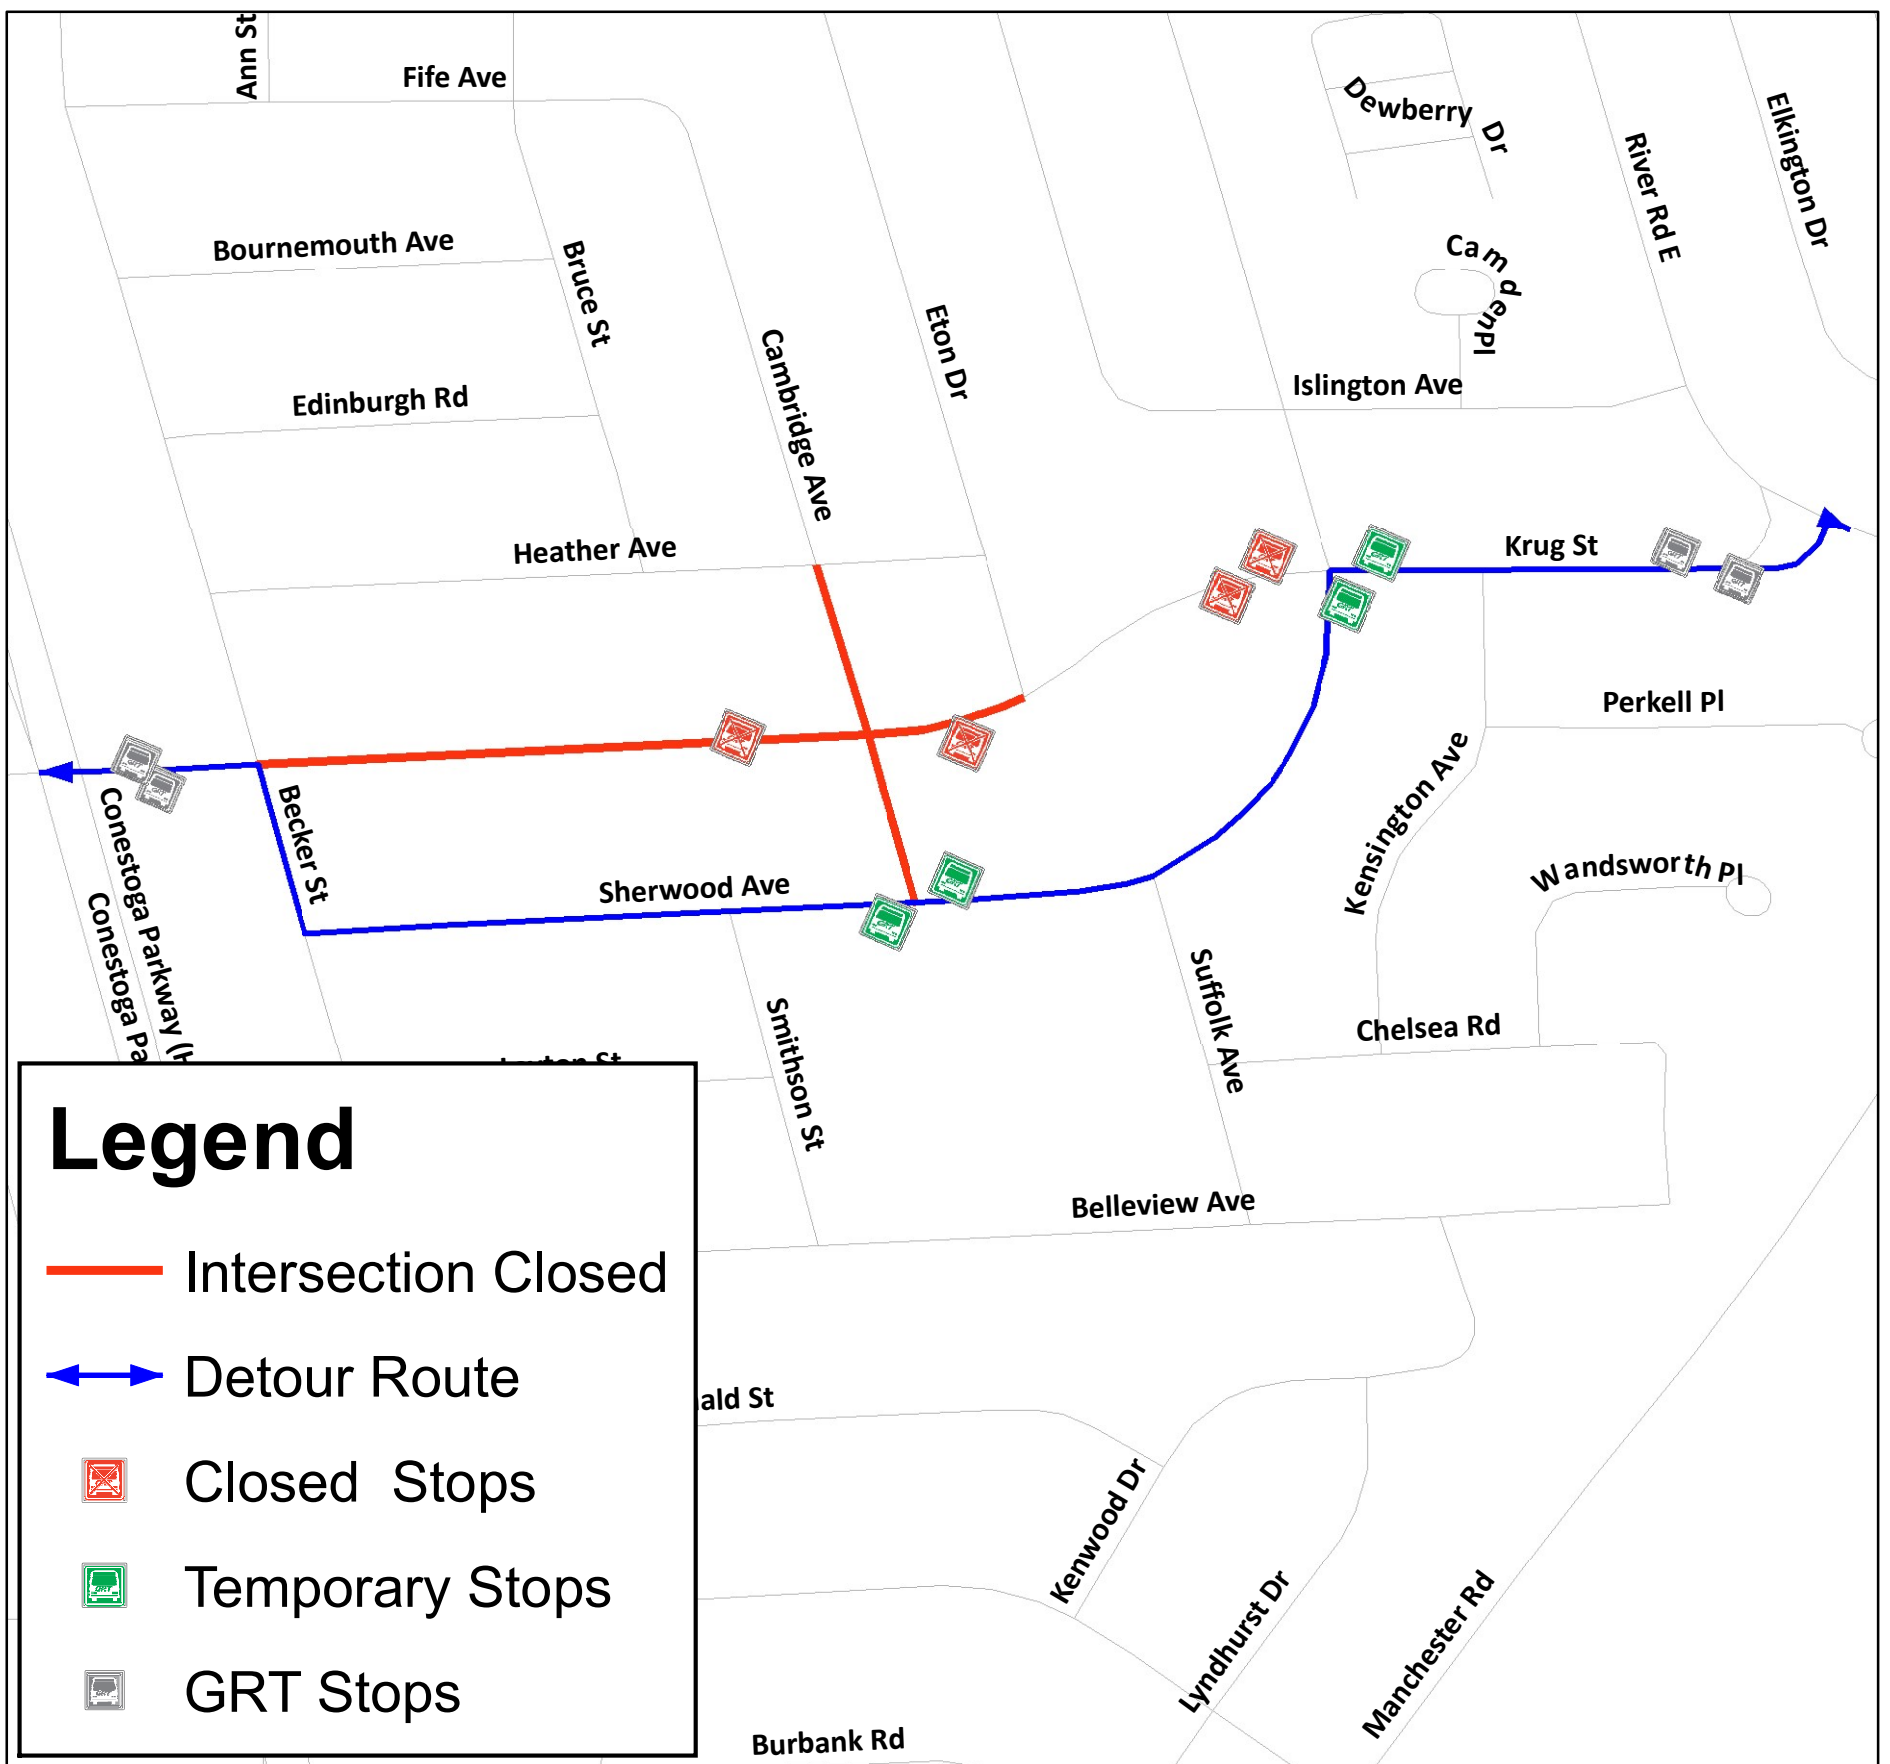

Detour

Route 1

Monday May 30 (approx. 1 month)

Due to construction, there will be a closure of the Krug Street and Cambridge Avenue intersection.

Route 1 will be on detour.

Refer to the map below for detour routing and stop information.

Thank you for your patience

For more information

519-585-7555

TTY: 519-575-4608

visit www.grt.ca

EasyGO App

Region of Waterloo

GRAND RIVER TRANSIT