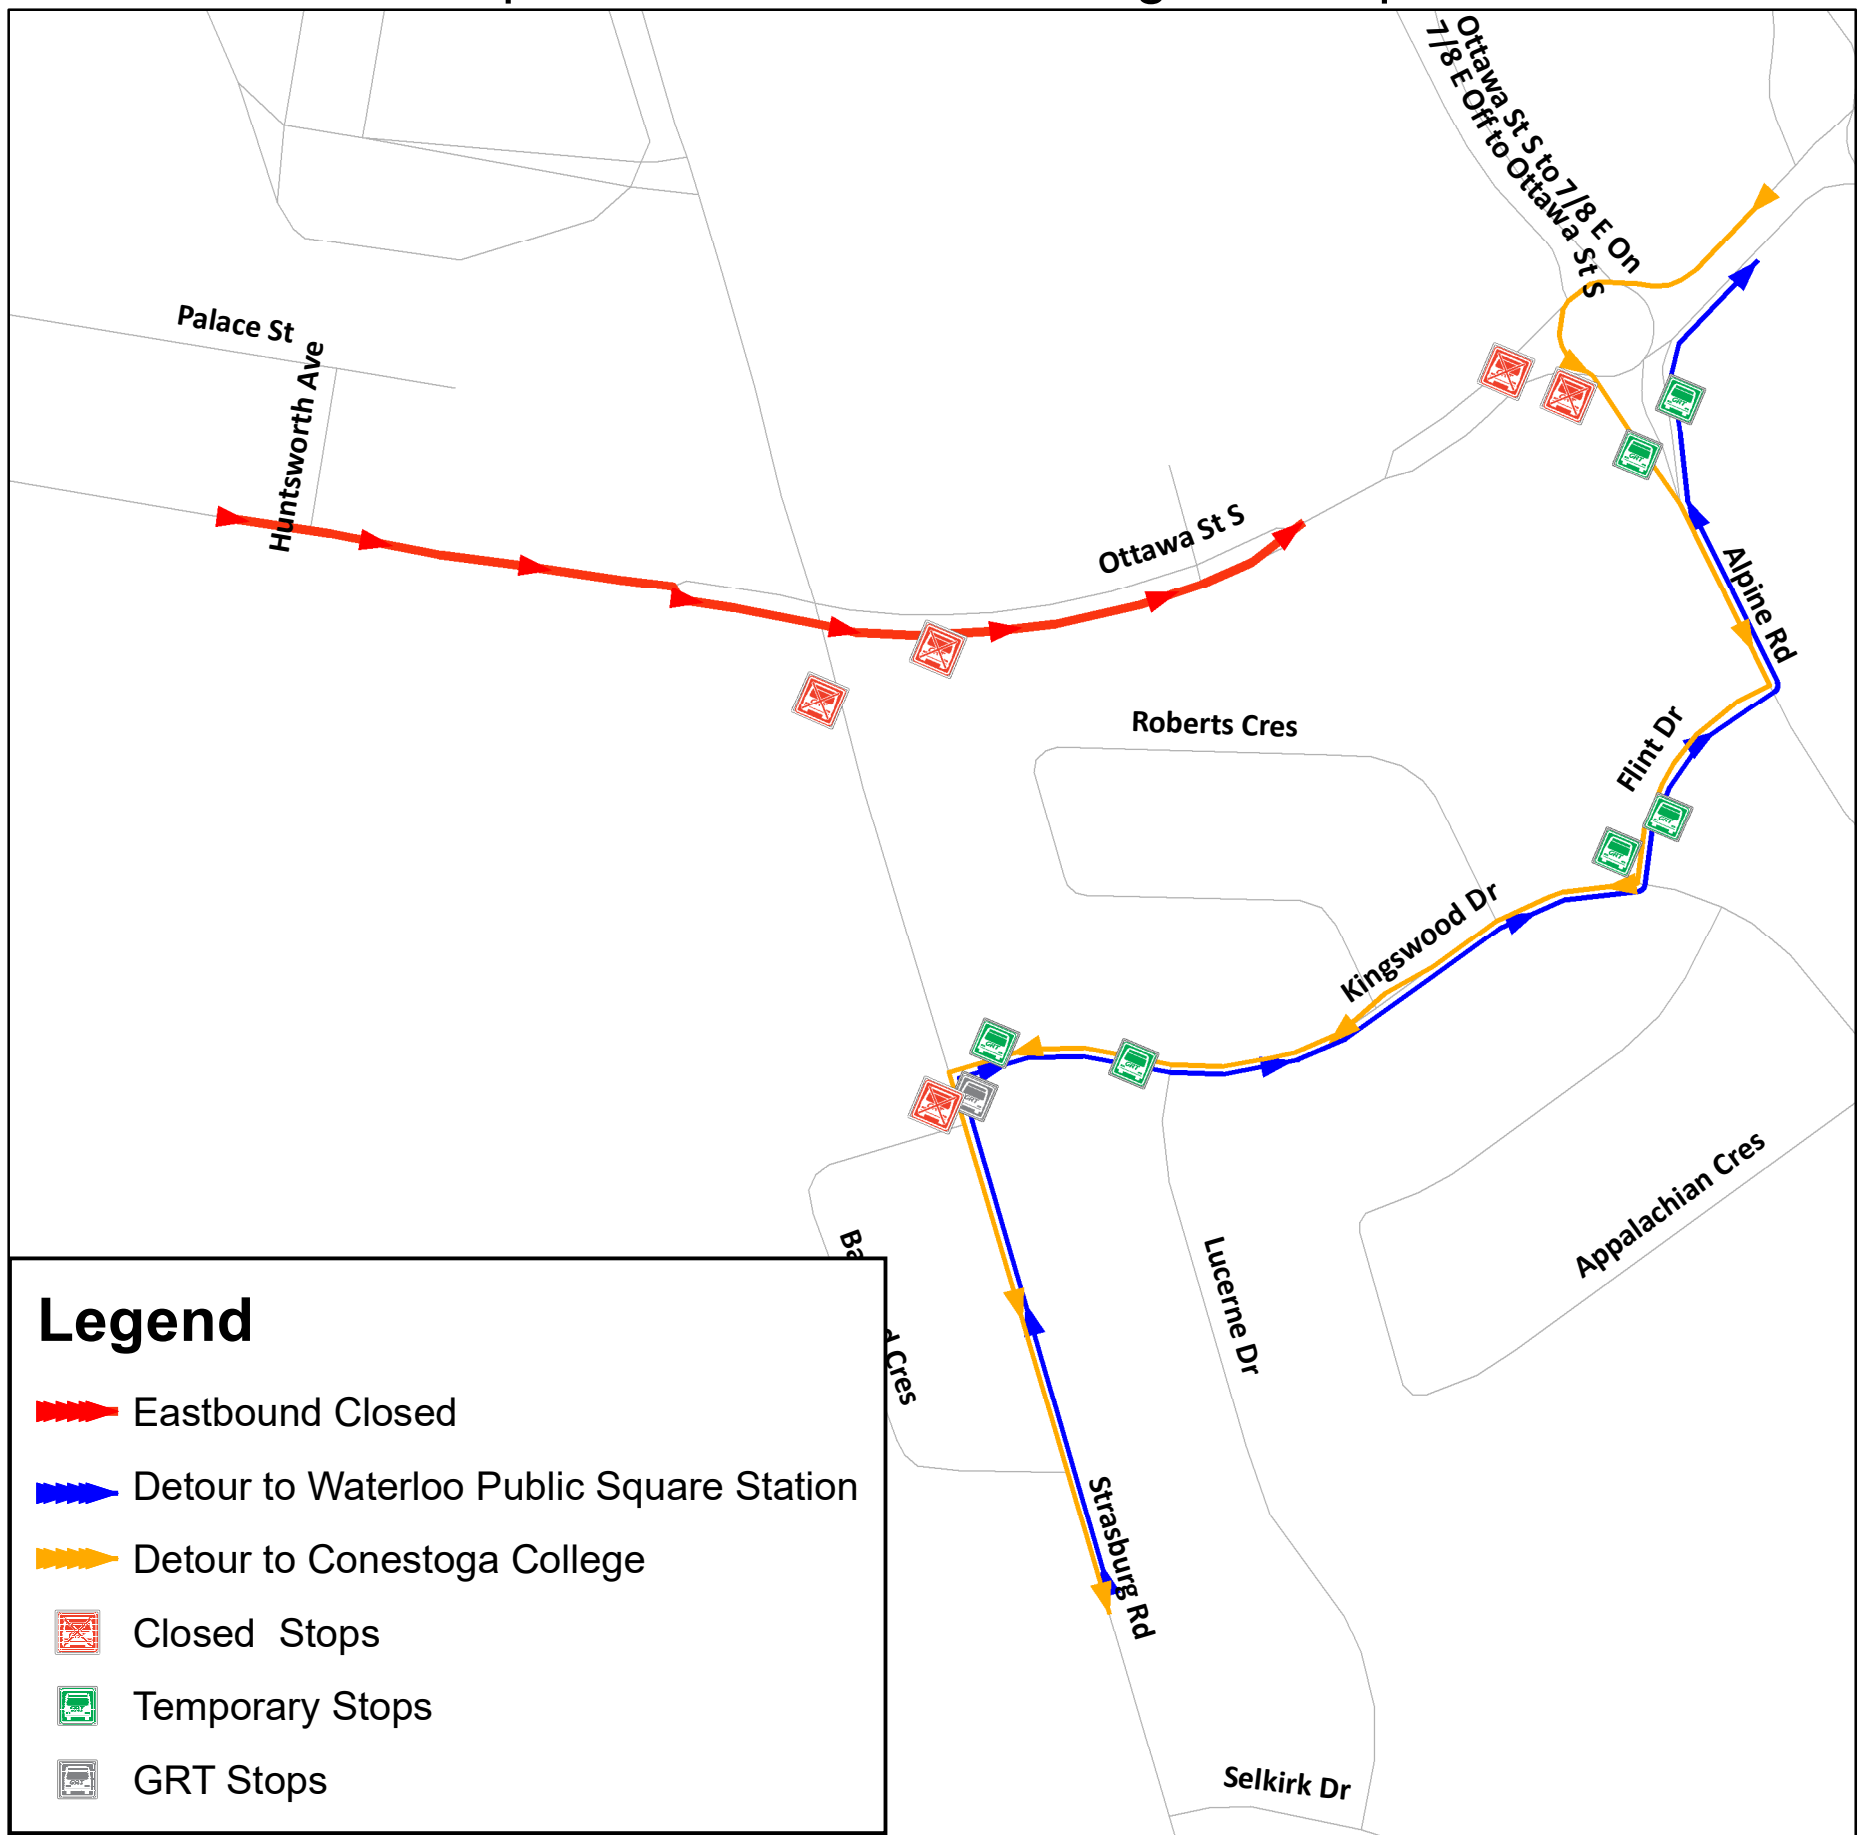

Detour

Route 16

Monday, July 12 (approx. 2 weeks)

There will be an eastbound closure of the Ottawa Street and Strasburg Road intersection. Route 16 will be on detour. Refer to the map below for detour routing and stop information.

Thank you for your patience

For more information
519-585-7555
TTY: 519-575-4608
visit www.grt.ca
EasyGO App

Region of Waterloo

GRAND RIVER TRANSIT