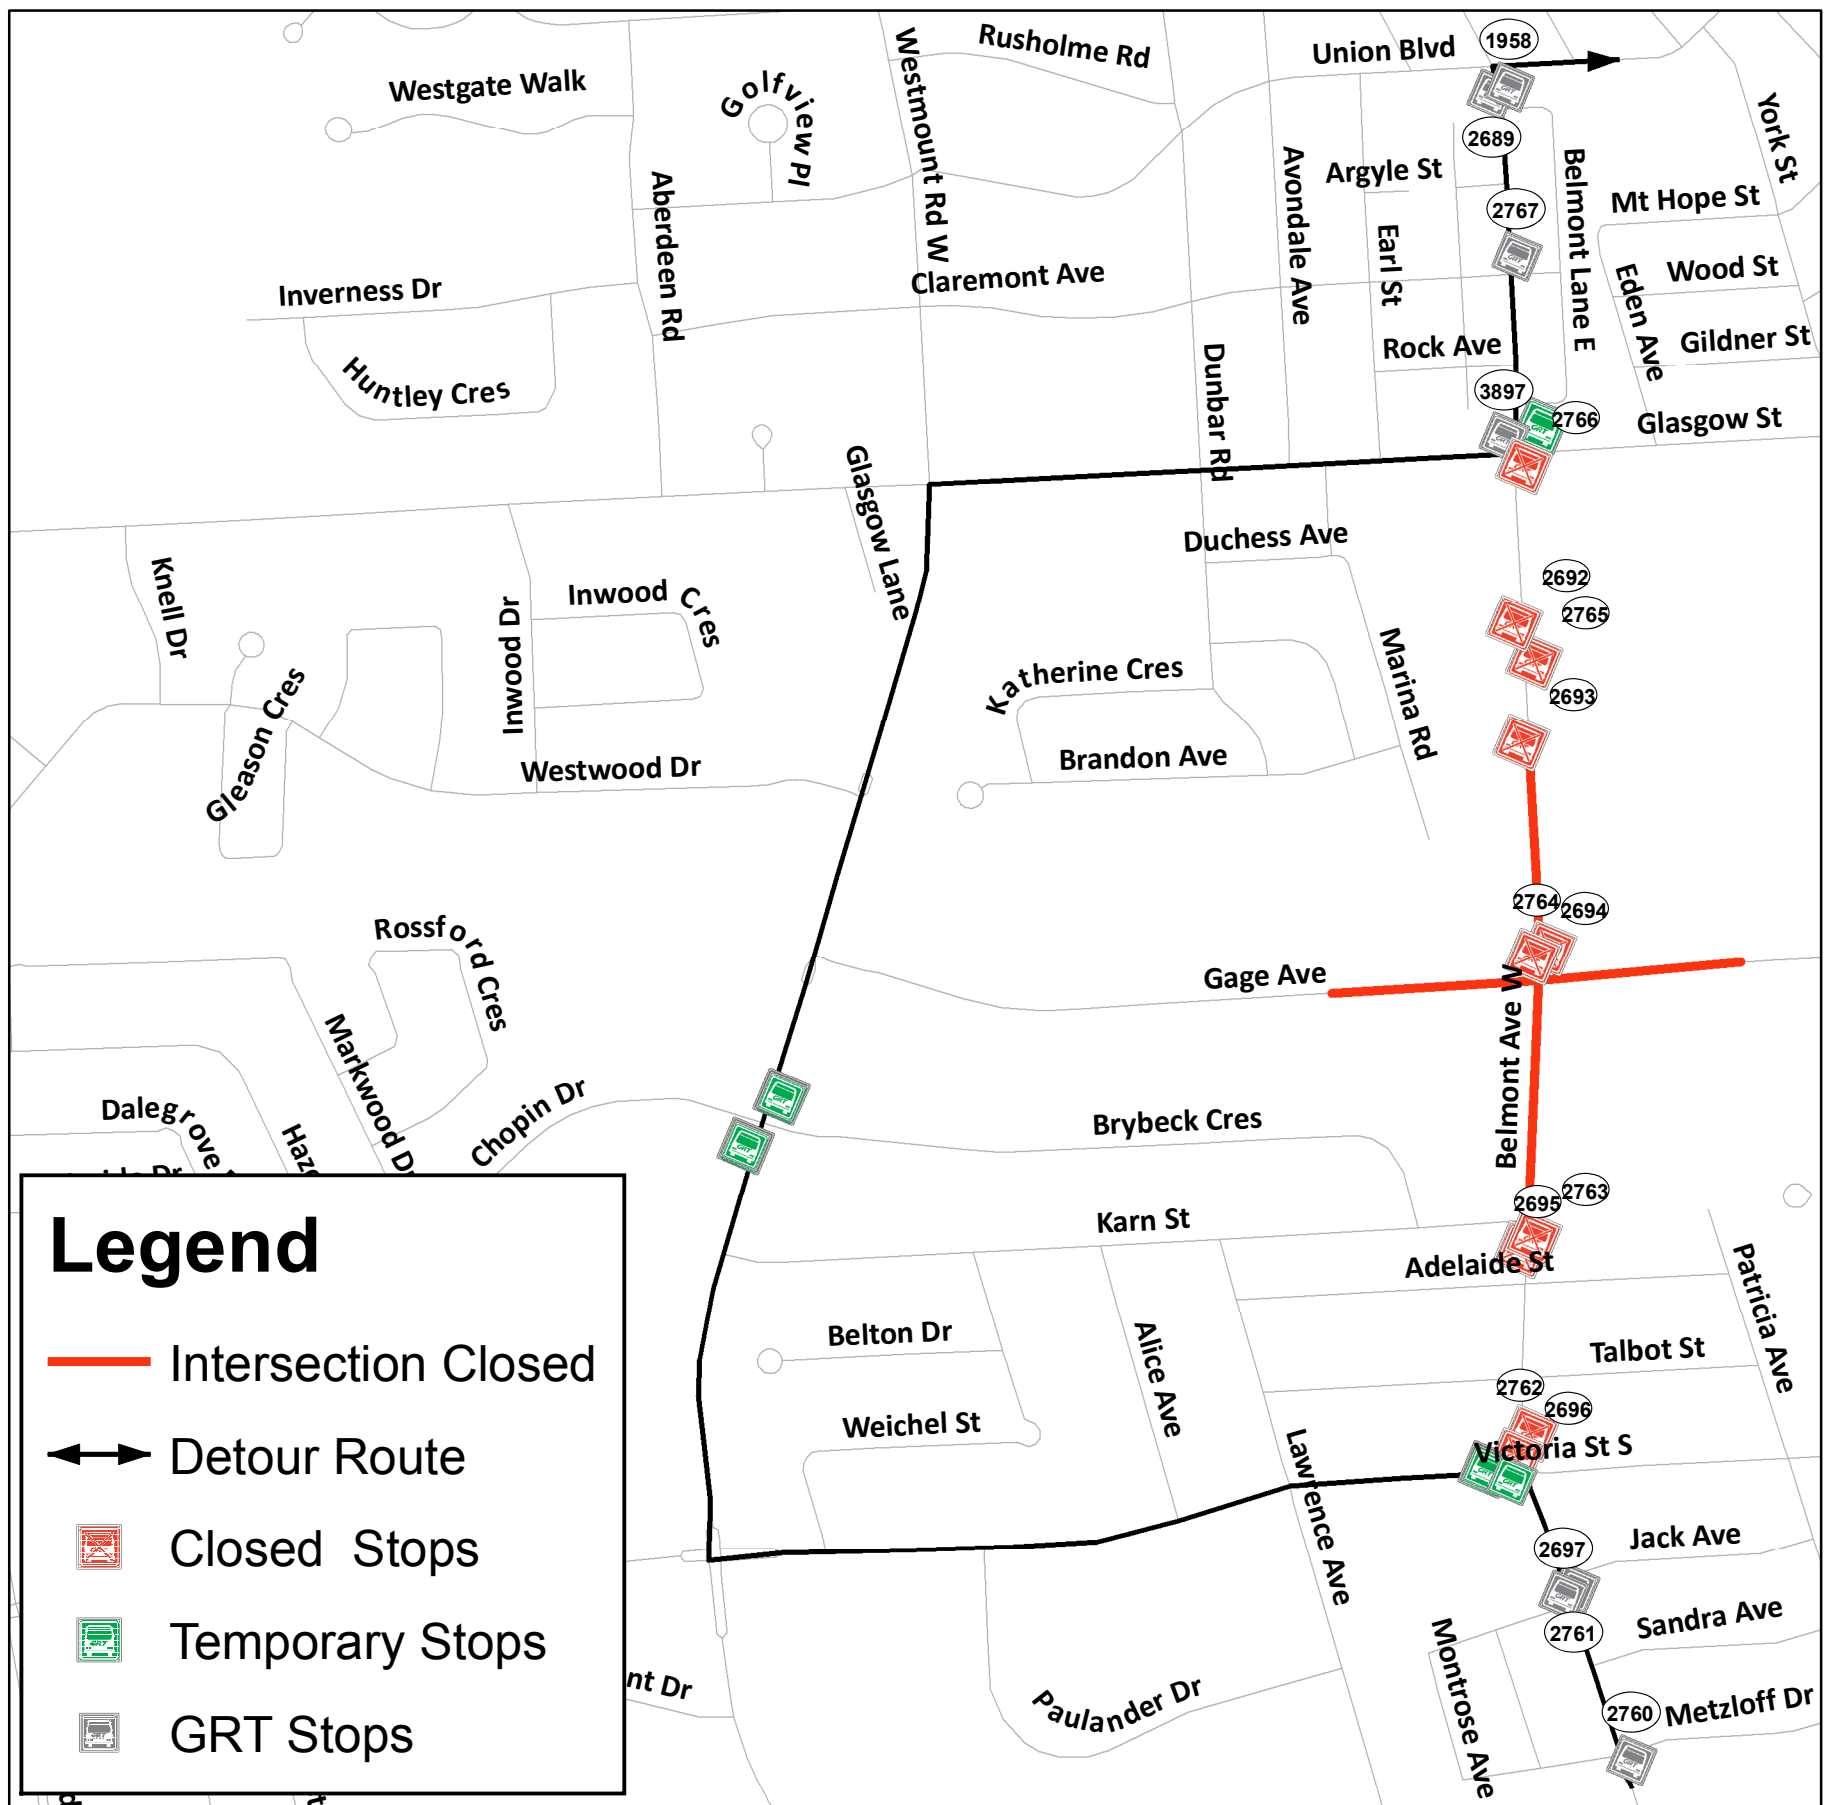

Detour

Route 16 Strasburg-Belmont

Monday, September 16 (approximately 1 day)

Due to paving of the Belmont Avenue and Gage Avenue intersection, Route 16 will be on detour.

Refer to the map below for detour routing and stop information.

Thank you for your patience

For more information

519-585-7555

TTY: 519-575-4608

visit www.grt.ca

EasyGO App

Region of Waterloo

GRAND RIVER TRANSIT