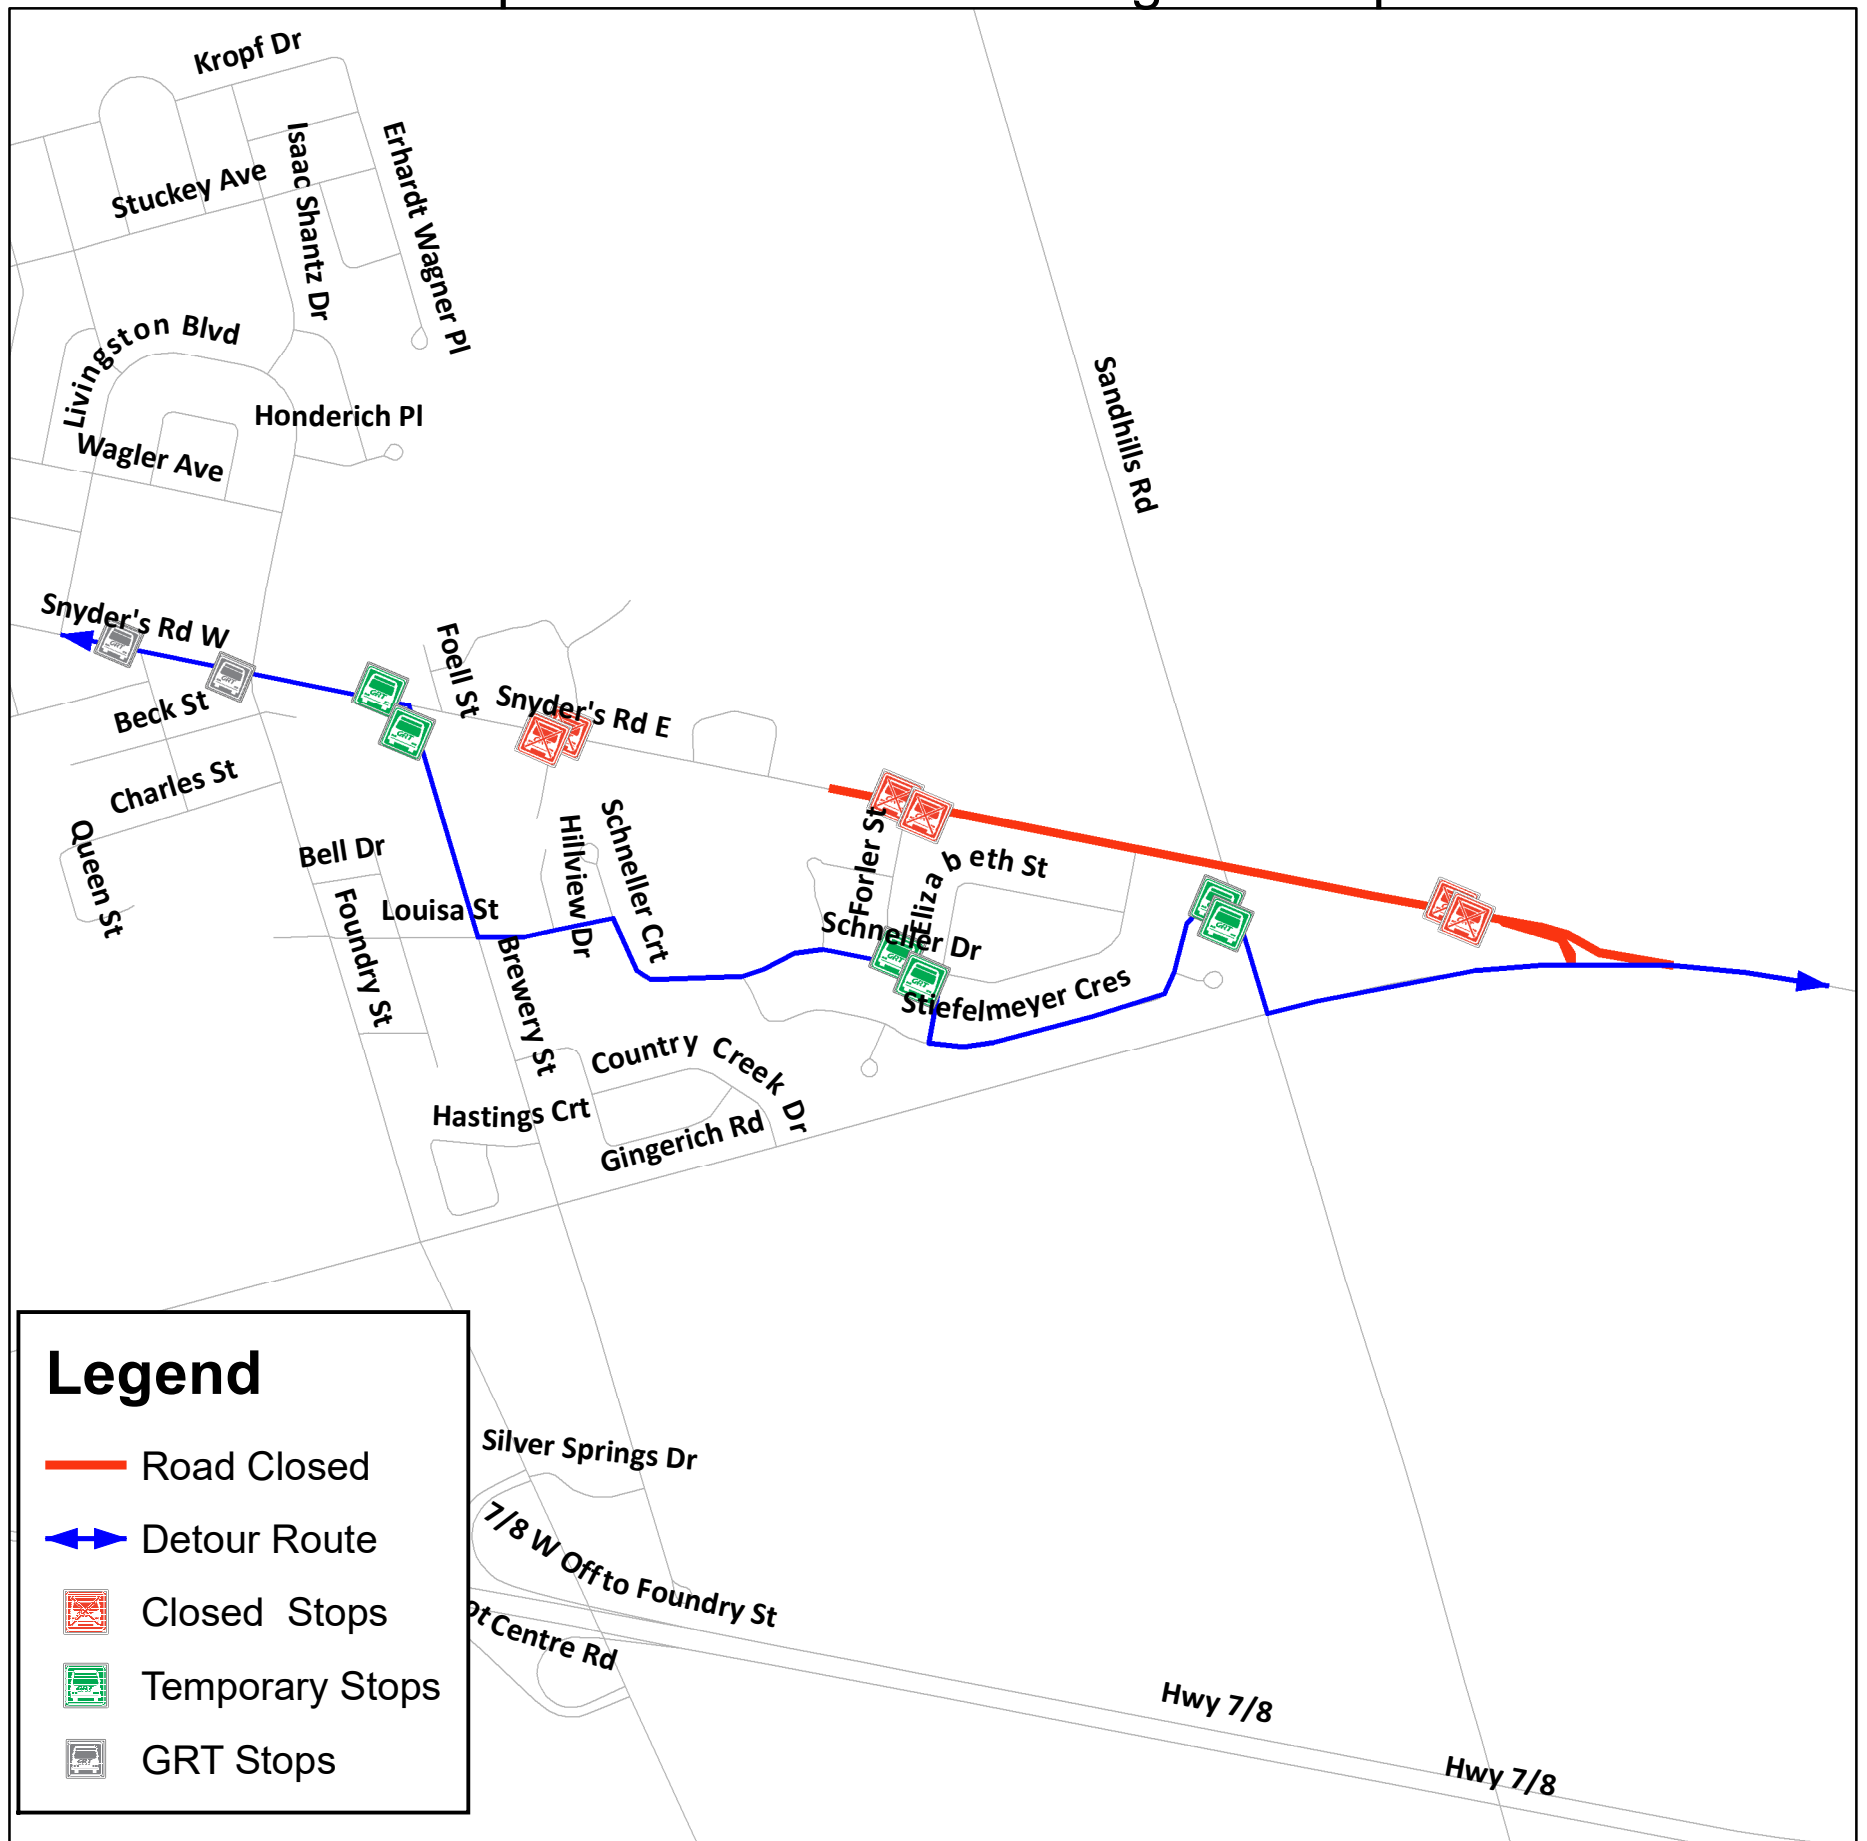

# Detour

## Route 77

**Monday, May 10 (approx. 6 months)**

Due to construction Snyder's Rd. E. from Whiting Way to Forler St. will be closed. Route 77 will be on detour.

Refer to the map below for detour routing and stop information.

## Thank you for your patience

For more information

519-585-7555

TTY: 519-575-4608

visit [www.grt.ca](http://www.grt.ca)

EasyGO App

Region of Waterloo

GRAND RIVER TRANSIT