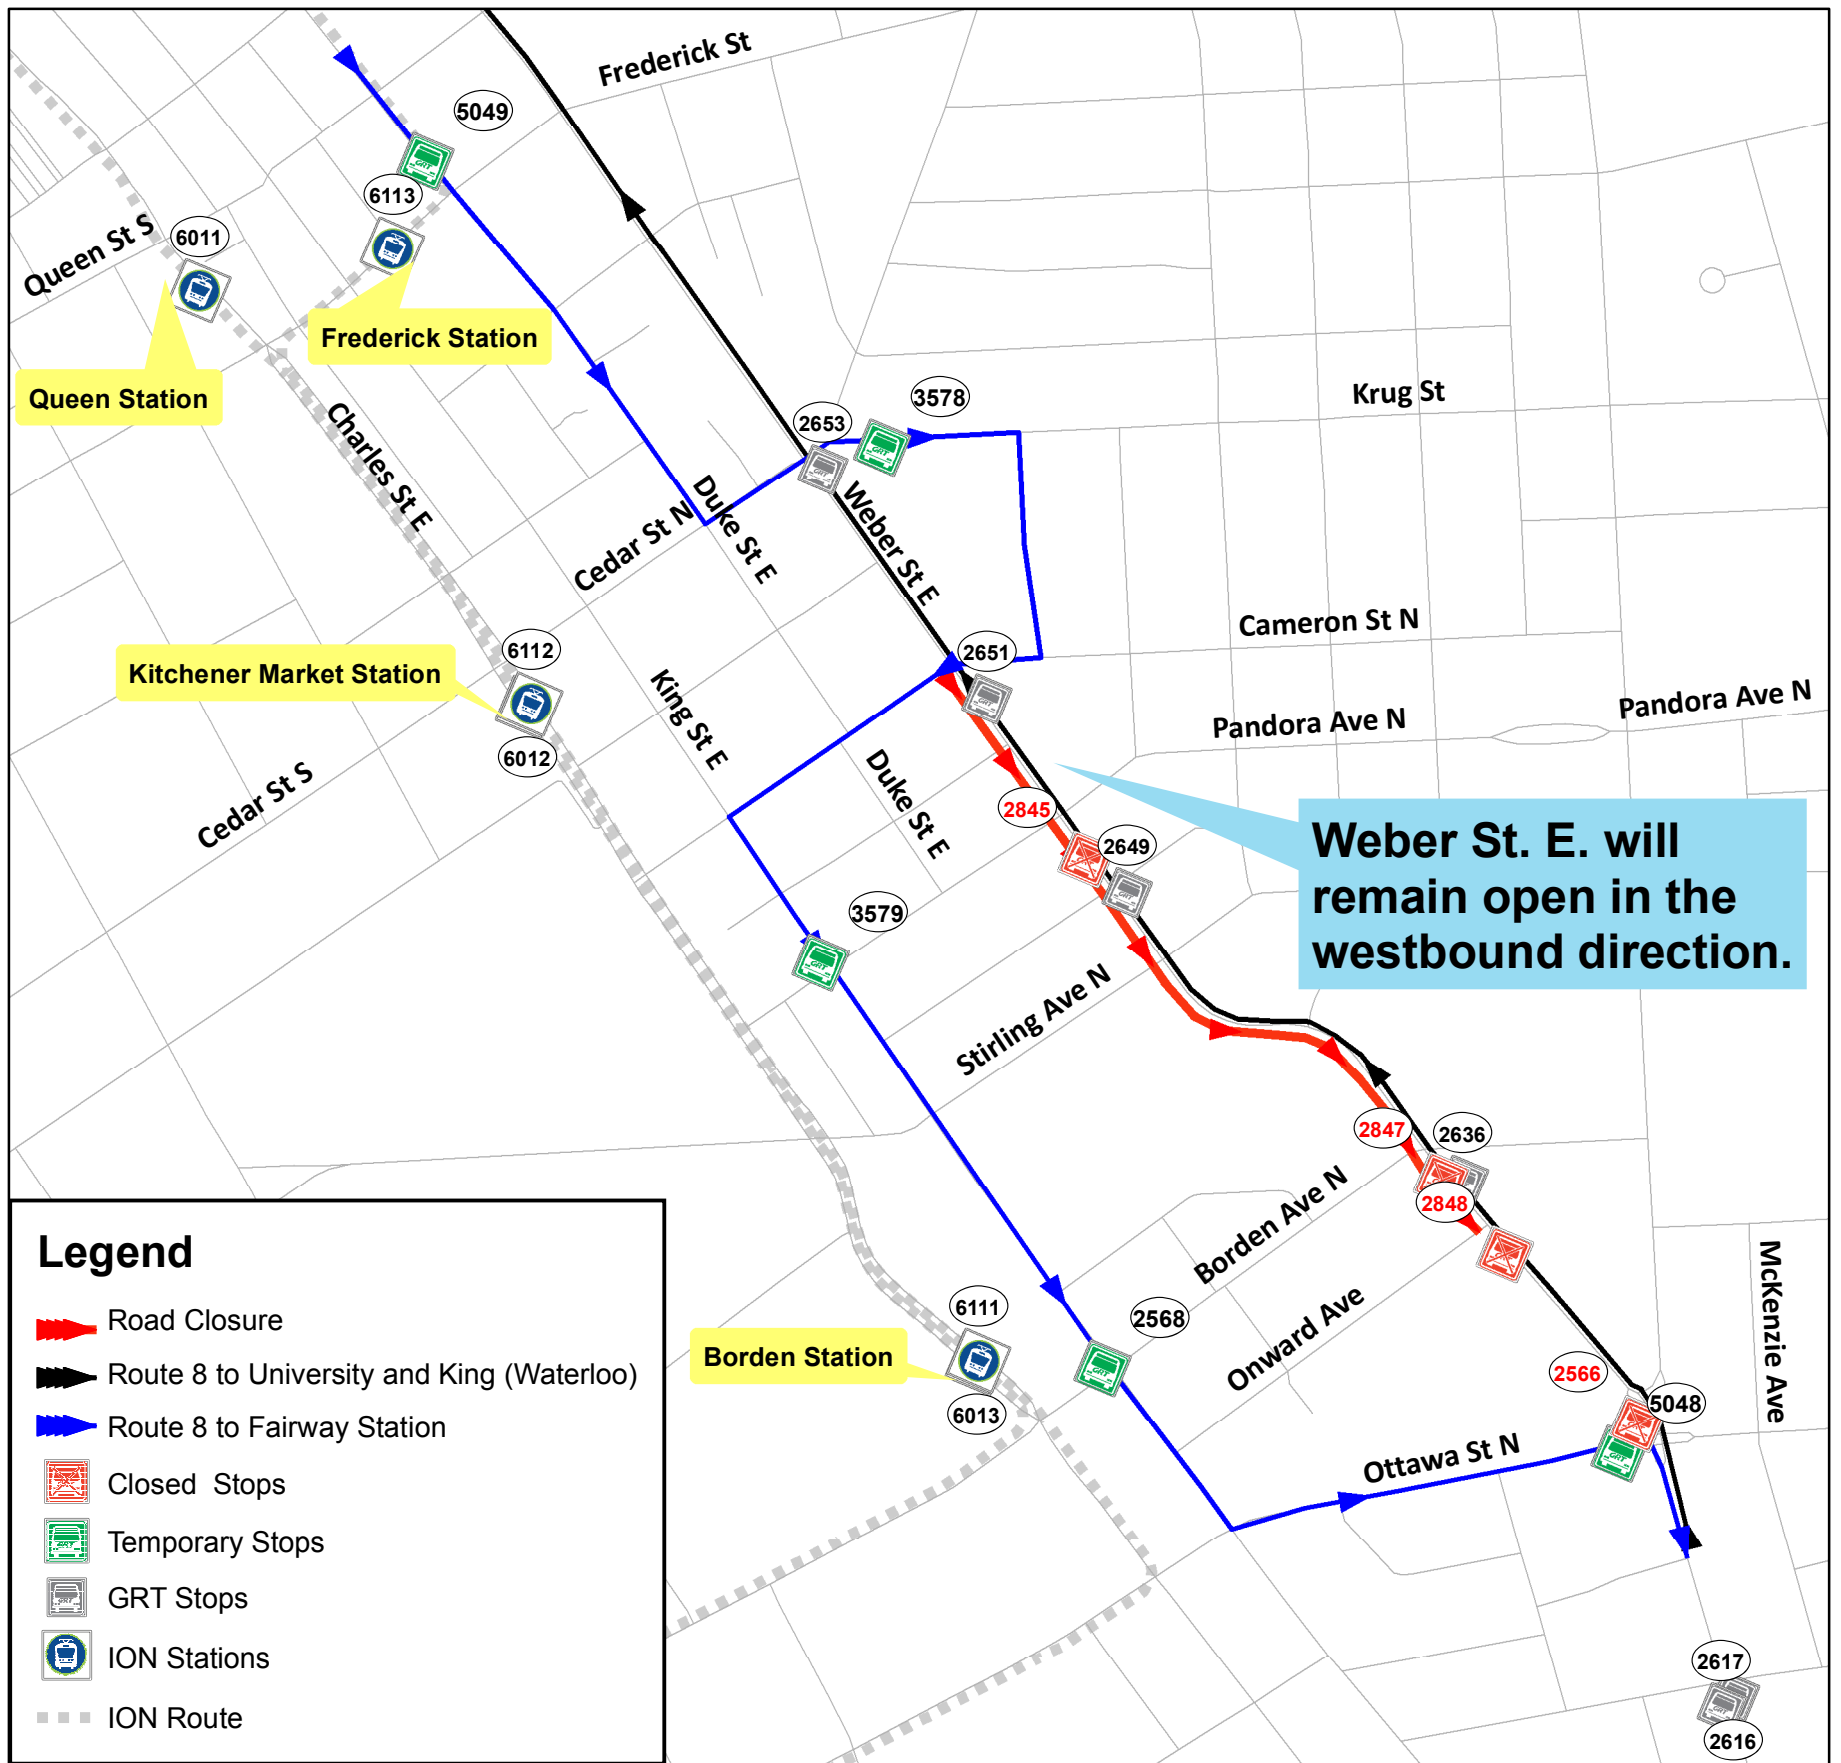

Detour

Route 8 Weber

Monday, July 22 (approx. 1 month)

Due to construction on Borden Avenue at Weber Street, the eastbound lane of Weber Street from Cameron Street to Onward Avenue will be closed. Refer to the map below for detour routing and stop information.

Thank you for your patience

For more information
519-585-7555
TTY: 519-575-4608
visit www.grt.ca
EasyGO App

GRAND RIVER TRANSIT