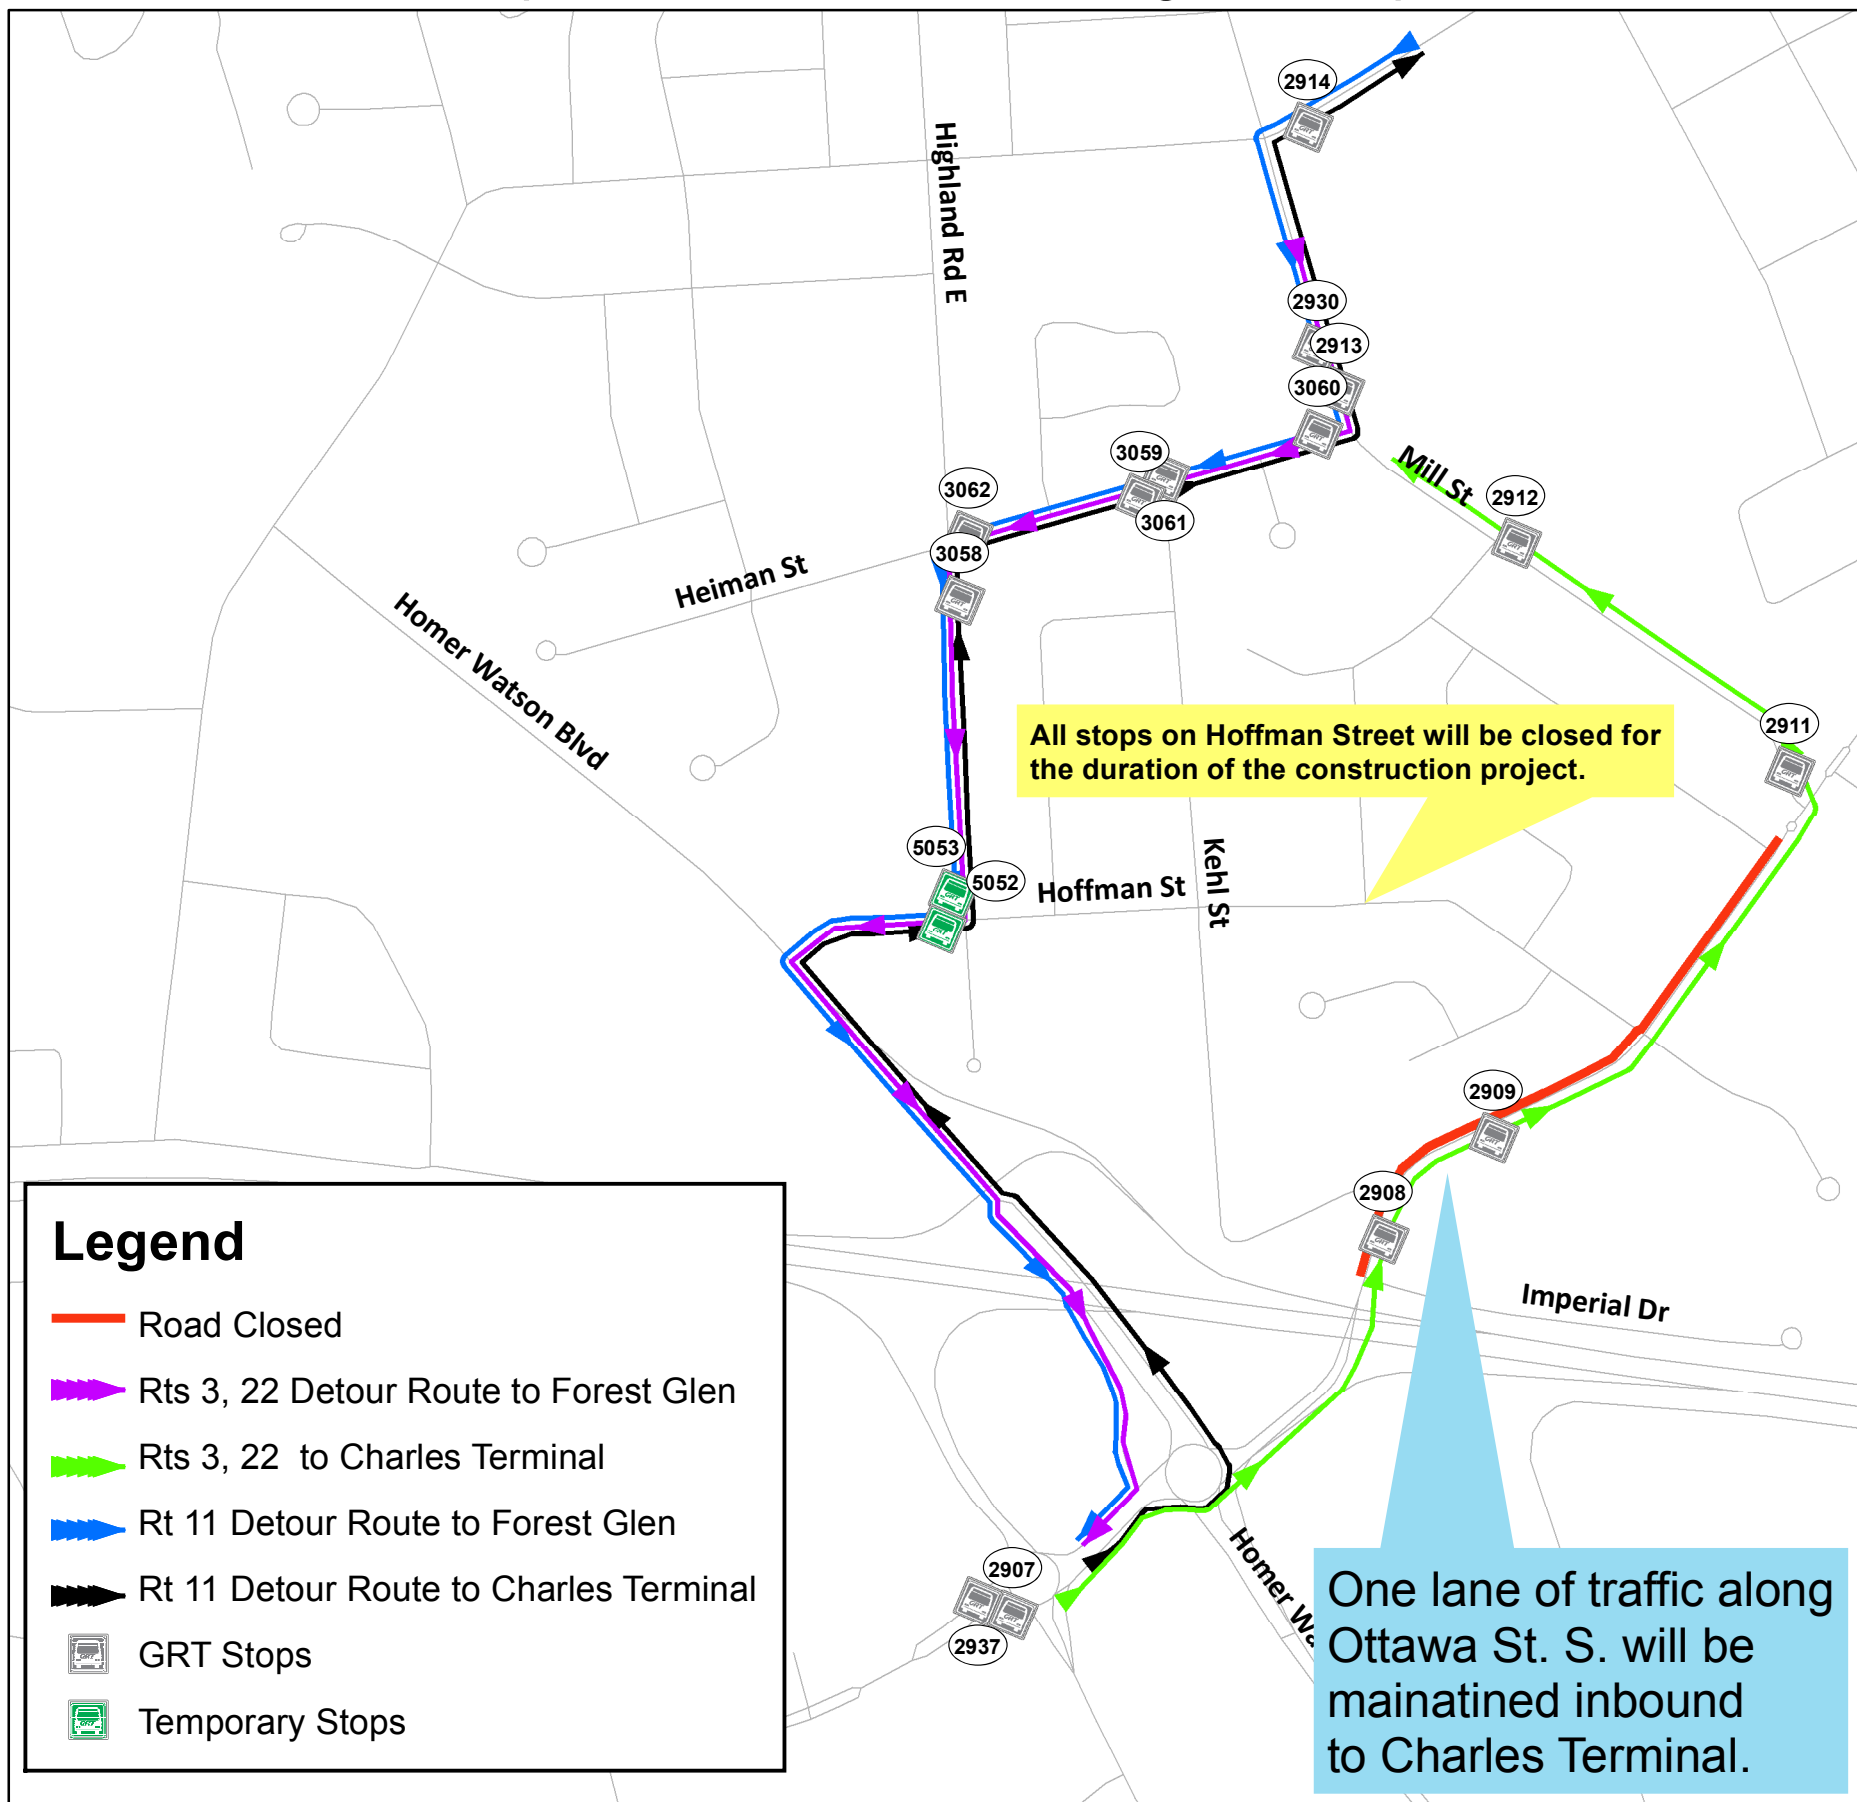

# Detour

 Route 3 Ottawa South

 Route 11 Country Hills

 Route 22 Laurentian West

**Monday, April 8 (approx. 7 months)**

Due to construction on Ottawa St. S. between Imperial Dr. to Mill St. detours will be in place for Routes 3, 11 and 22.

Refer to the map below for detour routing and stop information.

**Thank you for your patience**

For more information

519-585-7555

TTY: 519-575-4608

visit [www.grt.ca](http://www.grt.ca)

EasyGO App

Region of Waterloo

GRAND RIVER TRANSIT