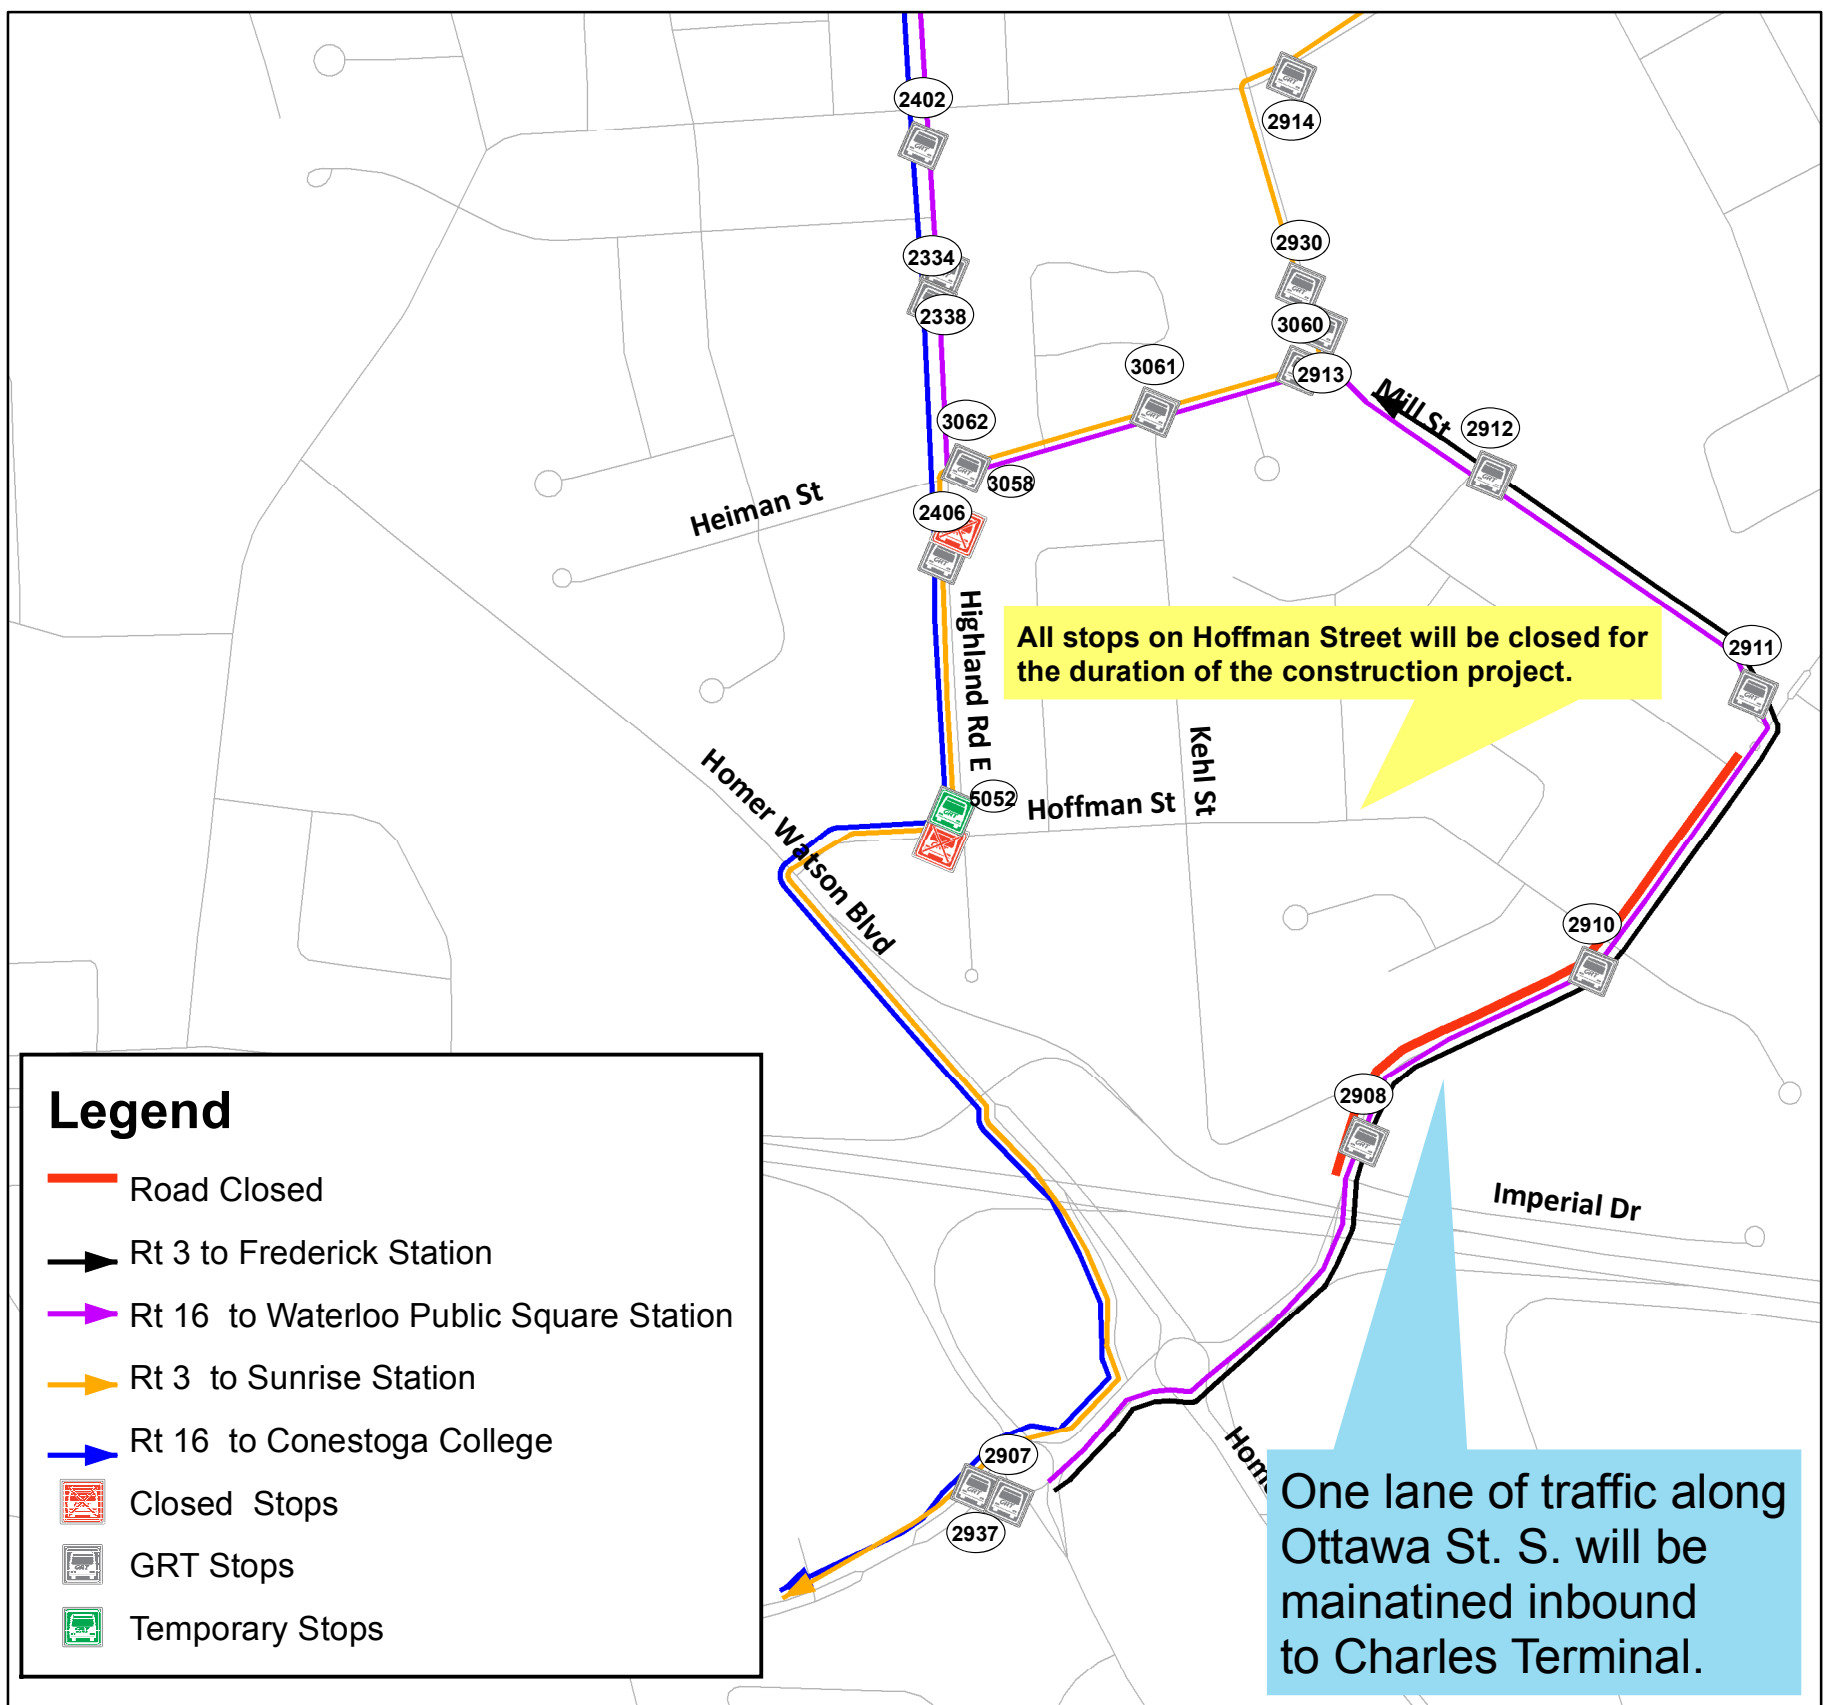

Detour

Route 3 Ottawa South

Route 16 Strasburg-Belmont

Effective Monday, June 24 (approx. 5 months)

Due to construction on Ottawa St. S. between Imperial Dr. to Mill St. detours will be in place for Routes 3 and 16.

Refer to the map below for detour routing and stop information.

Thank you for your patience

For more information

519-585-7555

TTY: 519-575-4608

visit www.grt.ca

EasyGO App

Region of Waterloo

GRAND RIVER TRANSIT