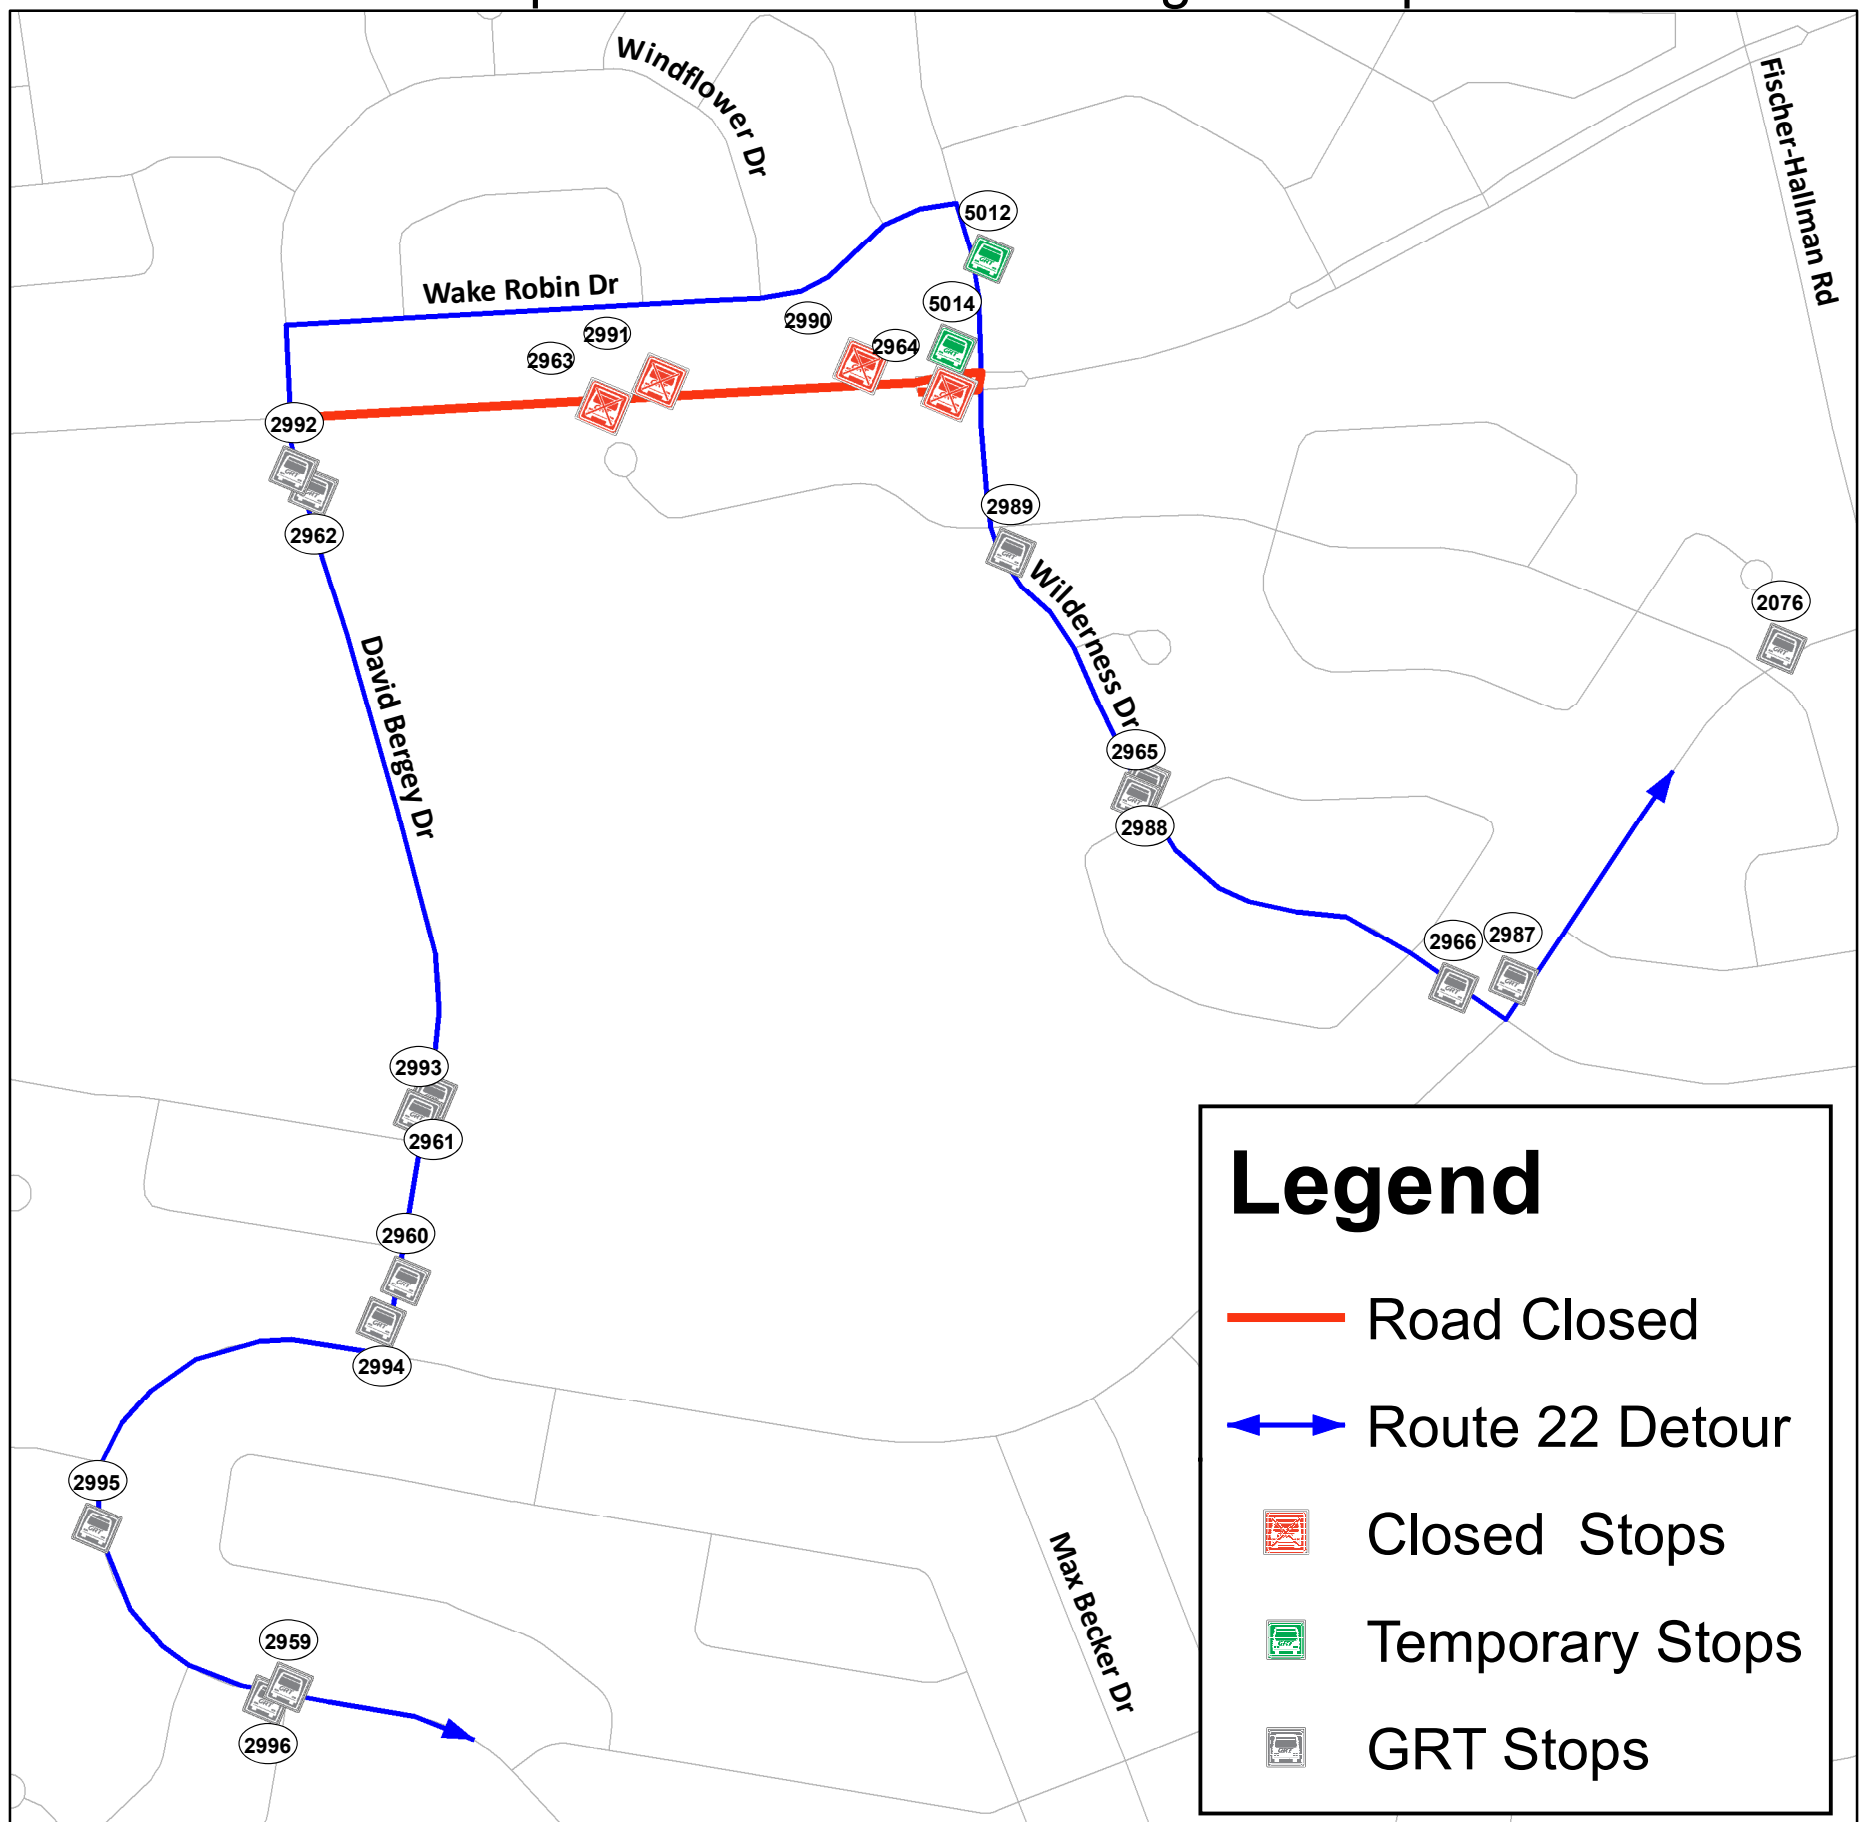

Detour

Route 22 Laurentian West

Monday, January 28 (approx. 6 months)

Due to construction on Ottawa St S between International Pl and David Bergey Dr, Route 22 will be on detour for approximately six (6) months.

Refer to the map below for detour routing and stop information.

Thank you for your patience

For more information
519-585-7555
TTY: 519-575-4608
visit www.grt.ca
EasyGO App

GRAND RIVER TRANSIT