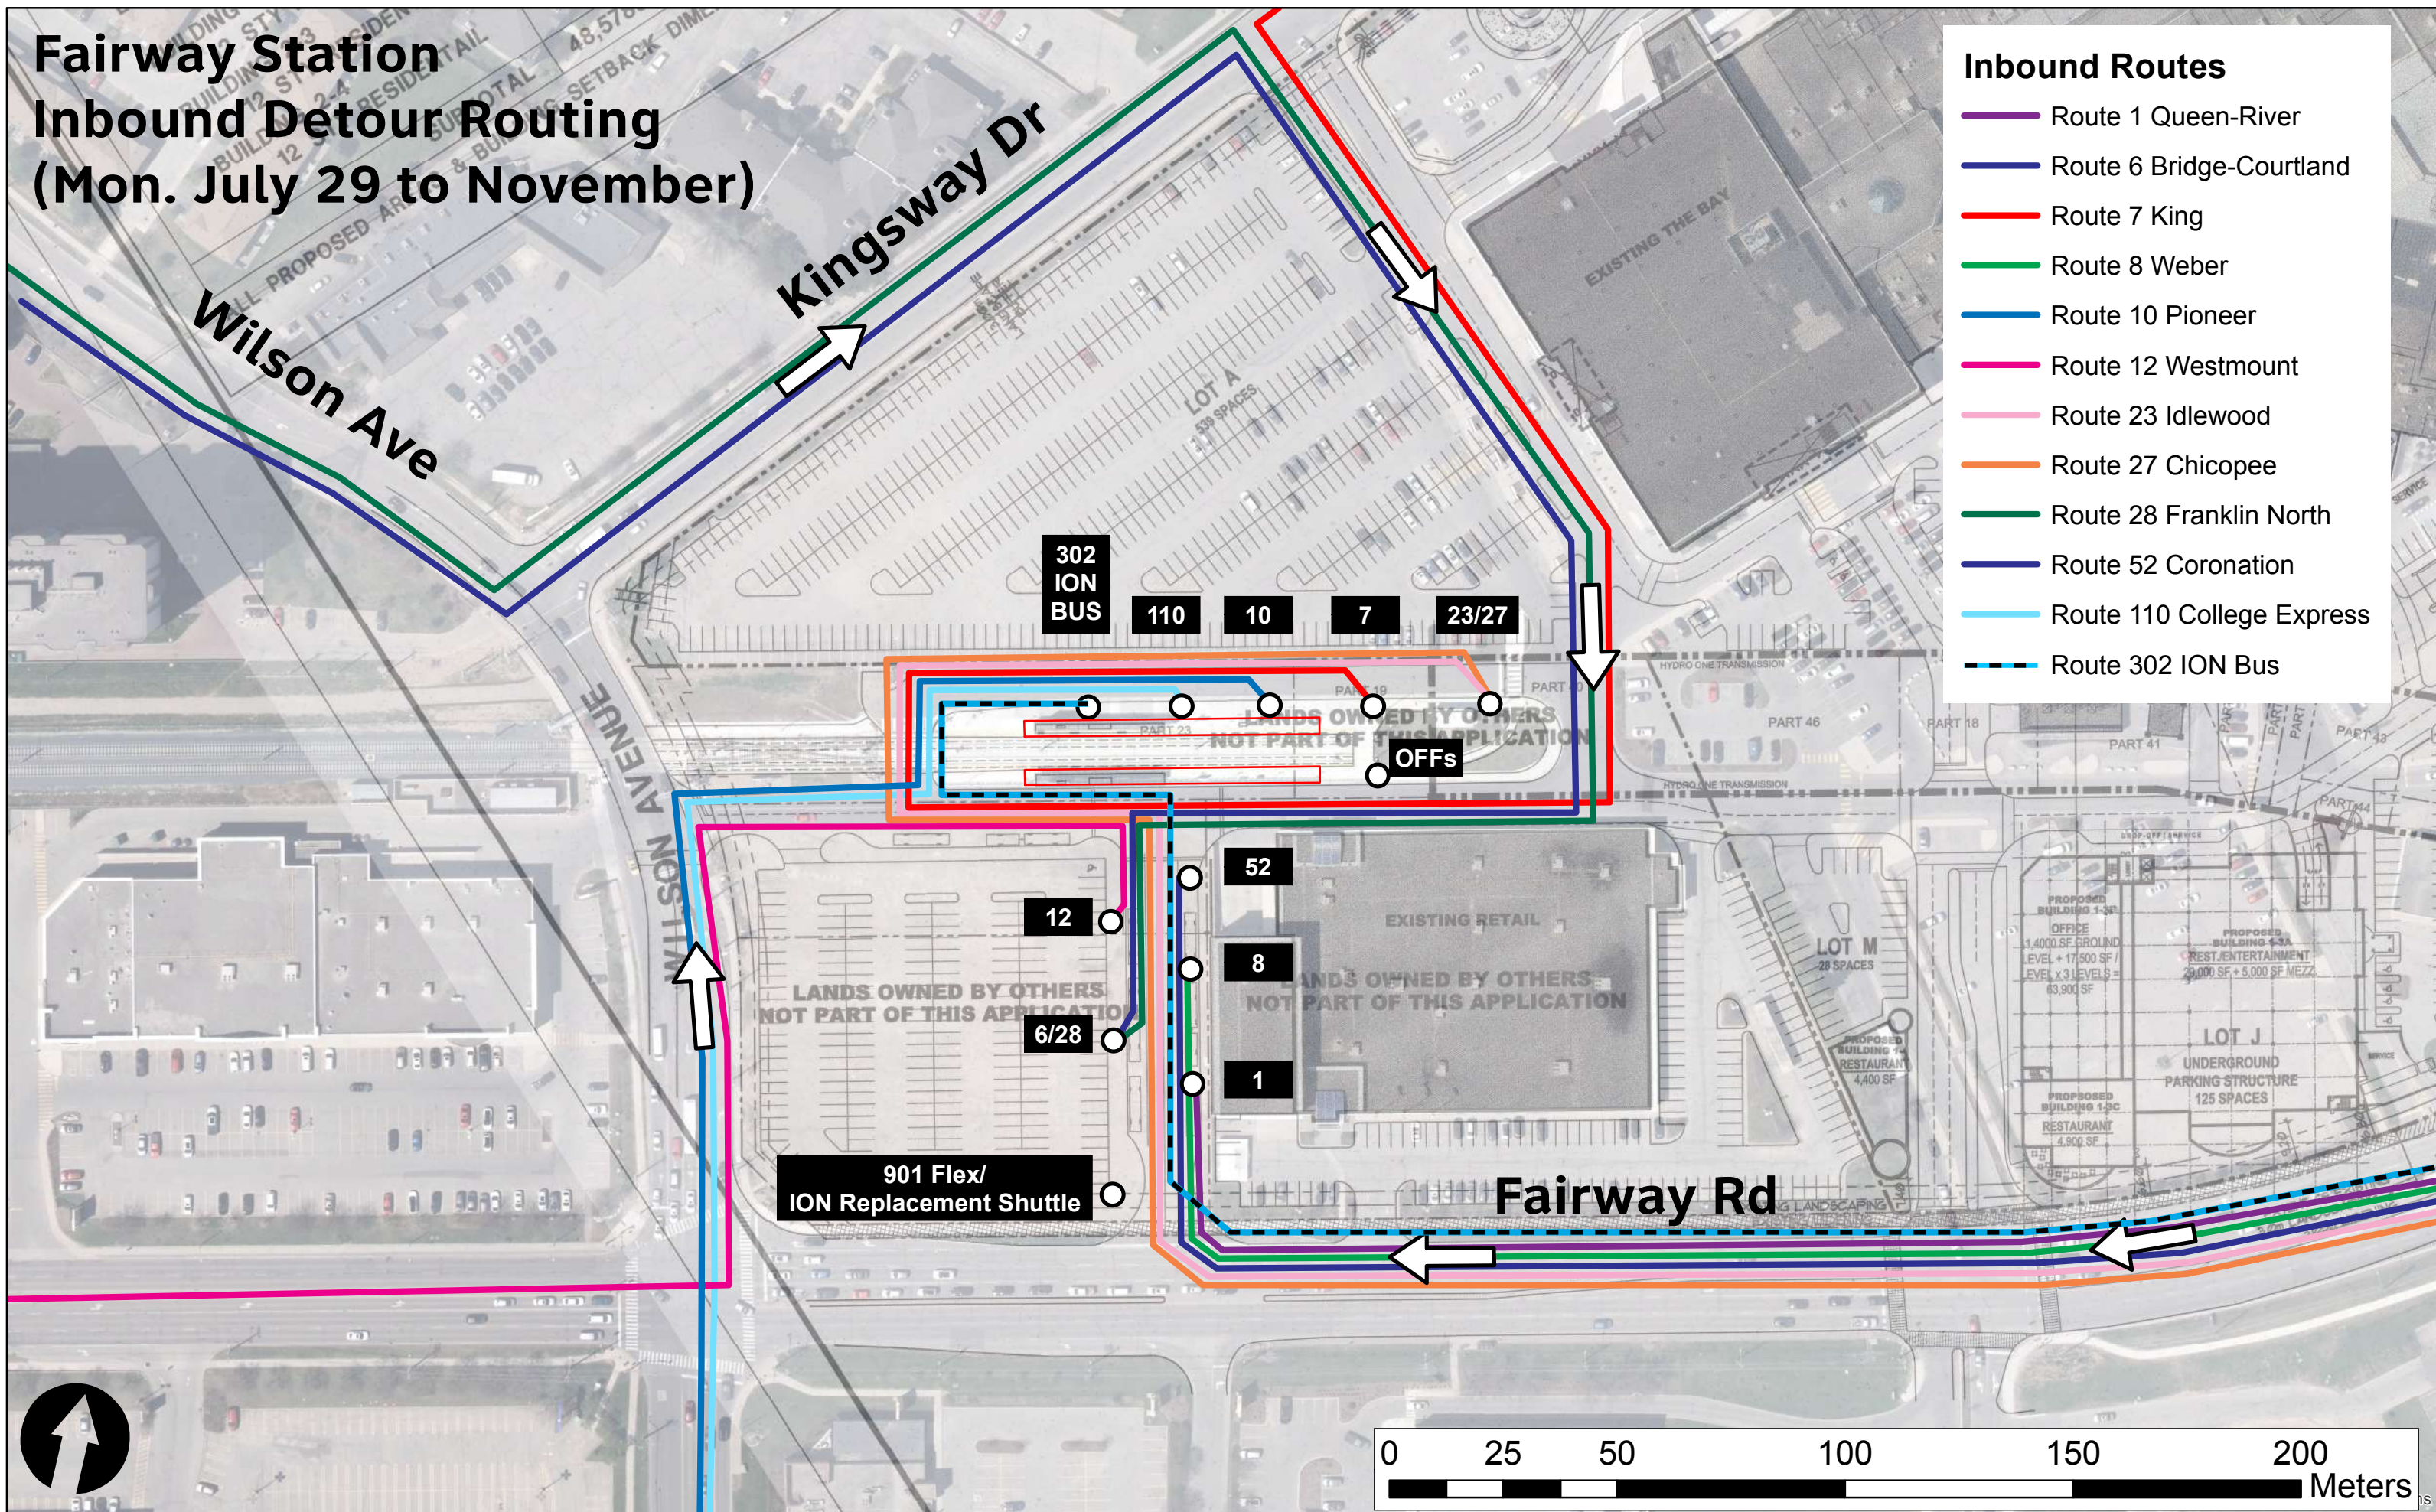

Fairway Station Inbound Detour Routing (Mon. July 29 to November)

- ### Inbound Routes
- Route 1 Queen-River
 - Route 6 Bridge-Courtland
 - Route 7 King
 - Route 8 Weber
 - Route 10 Pioneer
 - Route 12 Westmount
 - Route 23 Idlewood
 - Route 27 Chicopee
 - Route 28 Franklin North
 - Route 52 Coronation
 - Route 110 College Express
 - Route 302 ION Bus

Fairway Station Outbound Detour Routing (Mon. July 29 to November)

- Outbound Routes**
- Route 1 Queen-River
 - Route 6 Bridge-Courtland
 - Route 7 King
 - Route 8 Weber
 - Route 10 Pioneer
 - Route 12 Westmount
 - Route 23 Idlewood
 - Route 27 Chicopee
 - Route 28 Franklin North
 - Route 52 Coronation
 - Route 110 College Express
 - Route 302 ION Bus