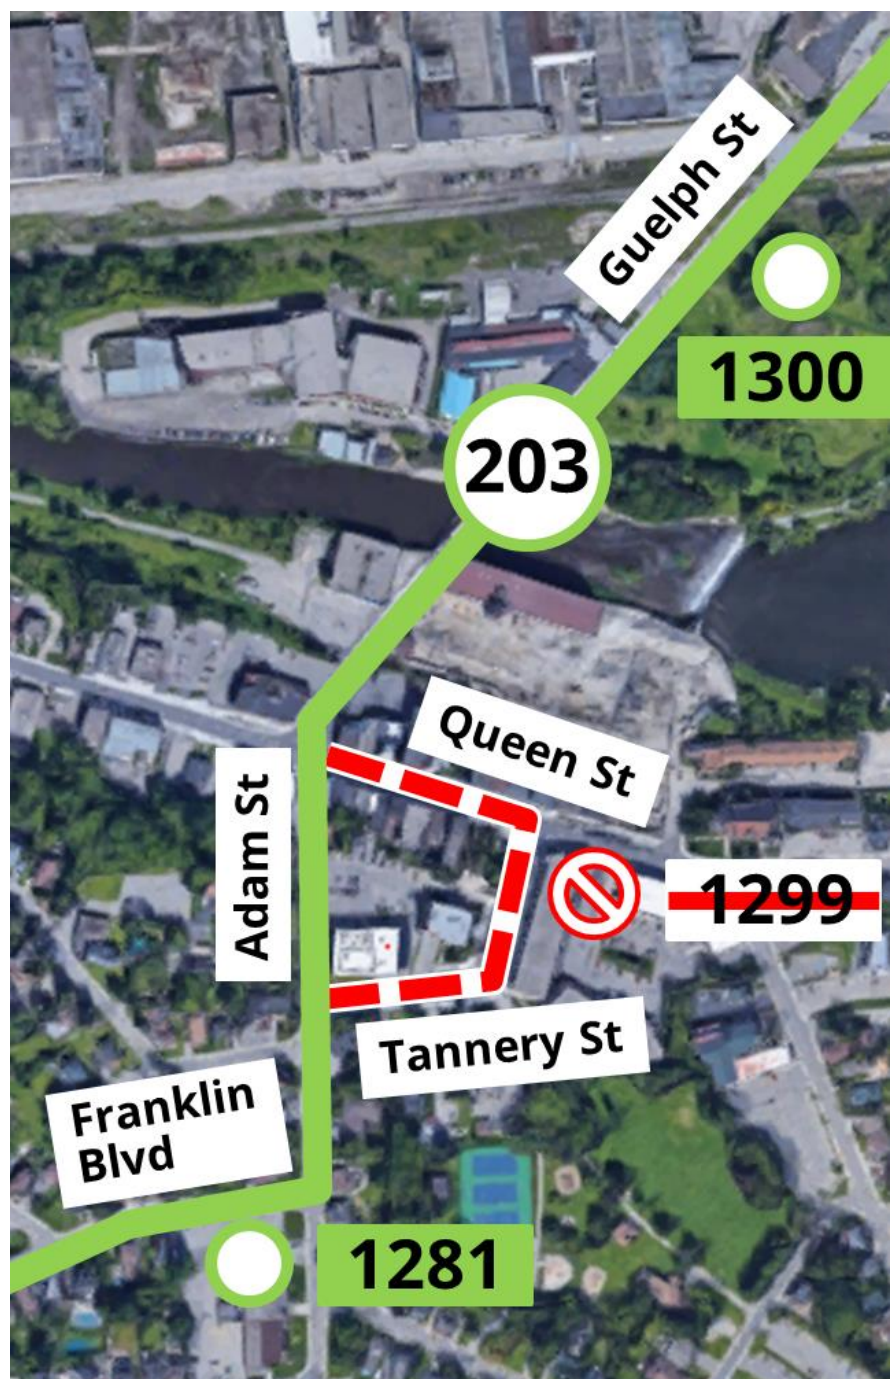

Stop Closed

Every Saturday, June 19 to October 9

Stop **Tannery / Queen**

EasyGO **1299**

203

iXpress Maple Grove to Sportsworld Station

Due to the **Walk Queen Saturdays** event hosted by Hespeler BIA, this stop will be closed **every Saturday**, from **June 19 to October 9**.

Please board Route 203 towards Sportsworld Station from:

#1281 Franklin/Adam
#1300 Guelph/Sheffield

Regular service will operate **Sunday to Friday**.

We're here to help!

Online Trip Planner grrt.ca

519-585-7555 | Deaf and Hard of Hearing (TTY) 519-575-4608

Seamless
Connection

Expanded
Express Routes

More Frequent
Service

More
Direct Routes

New Ways
To Pay

More Stop
Amenities