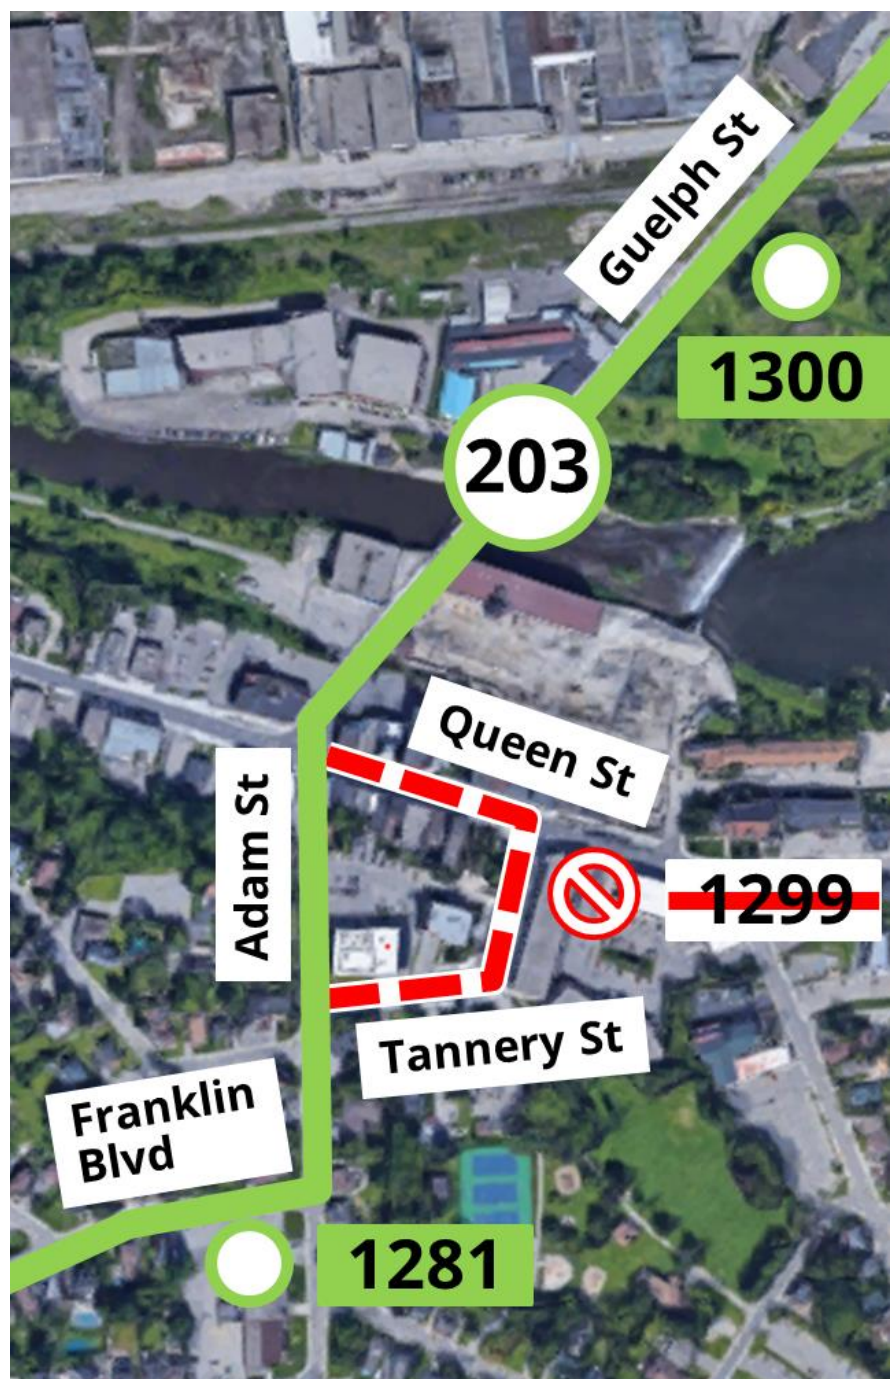

# Weekend Stop Closure

May 27 to October 9, 2022

Stop **Tannery / Queen**

EasyGO

**1299**

**203**

**iXpress Maple Grove  
to Conestoga College**

Due to the road closure of Queen Street hosted by Hespeler BIA, this stop will be closed **every weekend from 4:30pm Friday to end of day on Sunday, from May 27 to October 9.**

Please board Route 203 towards Conestoga College / Sportsworld Station from:

**#1281 Franklin/Adam**  
**#1300 Guelph/Sheffield**

Regular service will operate **Monday to Friday before 4:30pm.**

**GRT**

We're here to help!