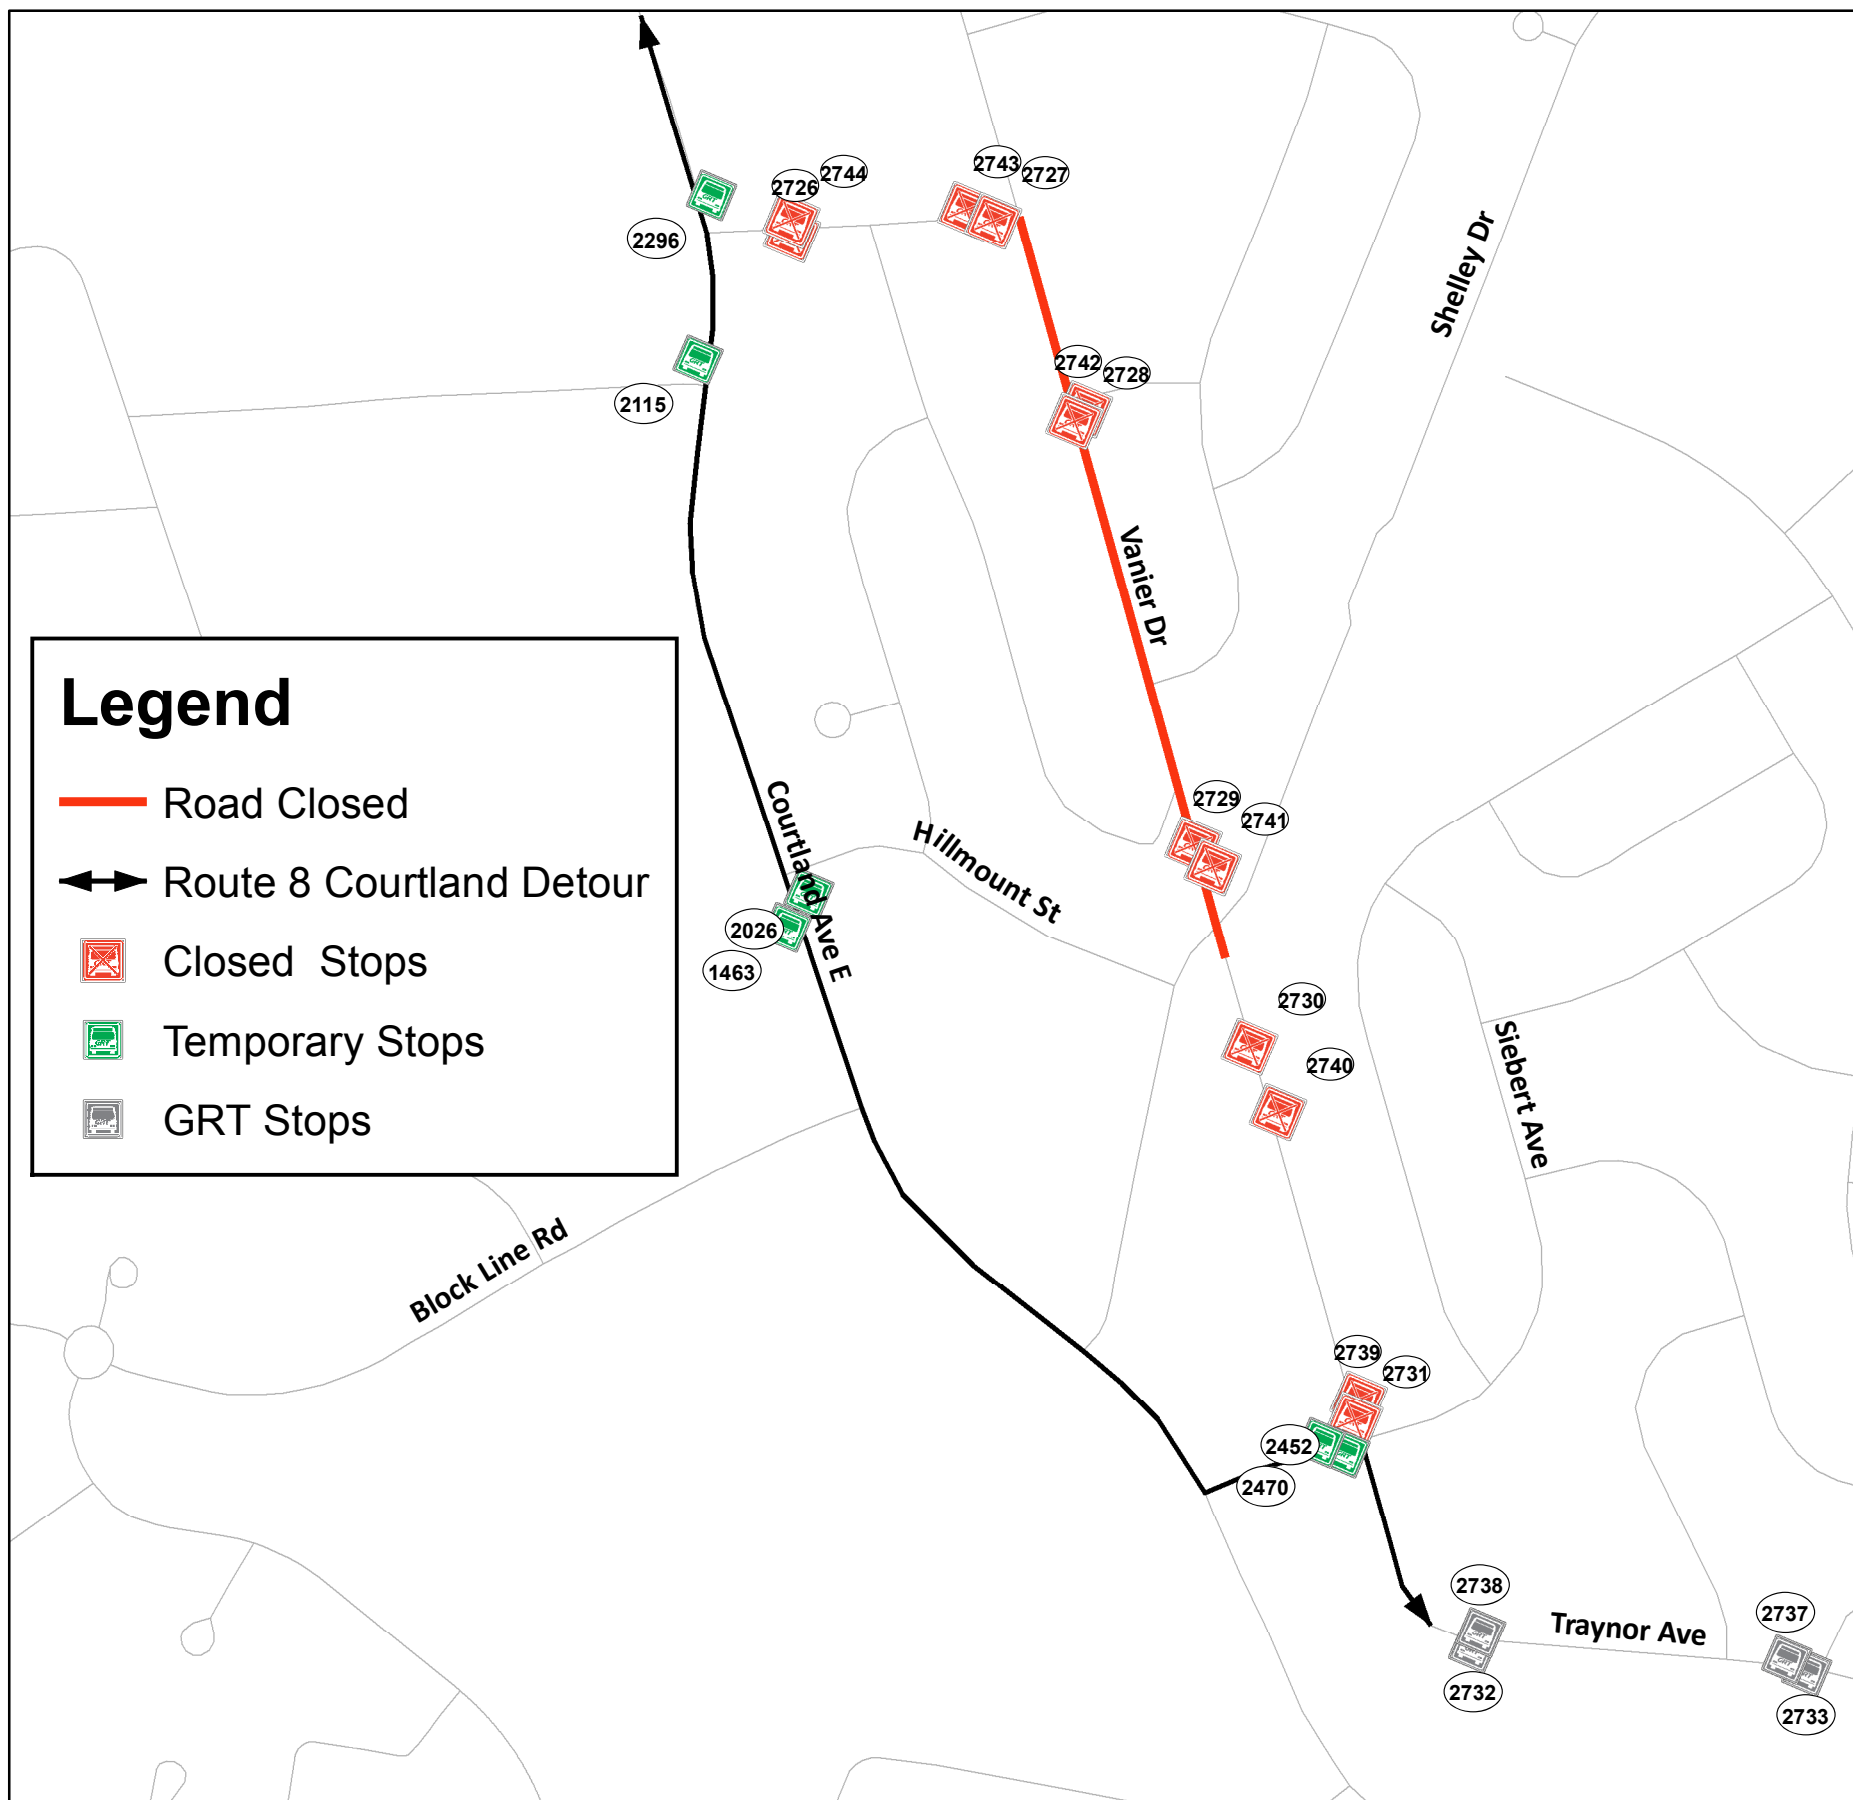

# Detour

## Route 8 Courtland

**Effective Monday, April 8**

Due to construction and upcoming ION service changes this stop will no longer be in service. Refer to the map below for detour routing and stop information.

**Thank you for your patience**

For more information  
519-585-7555  
TTY: 519-575-4608  
visit [www.grt.ca](http://www.grt.ca)  
EasyGO App