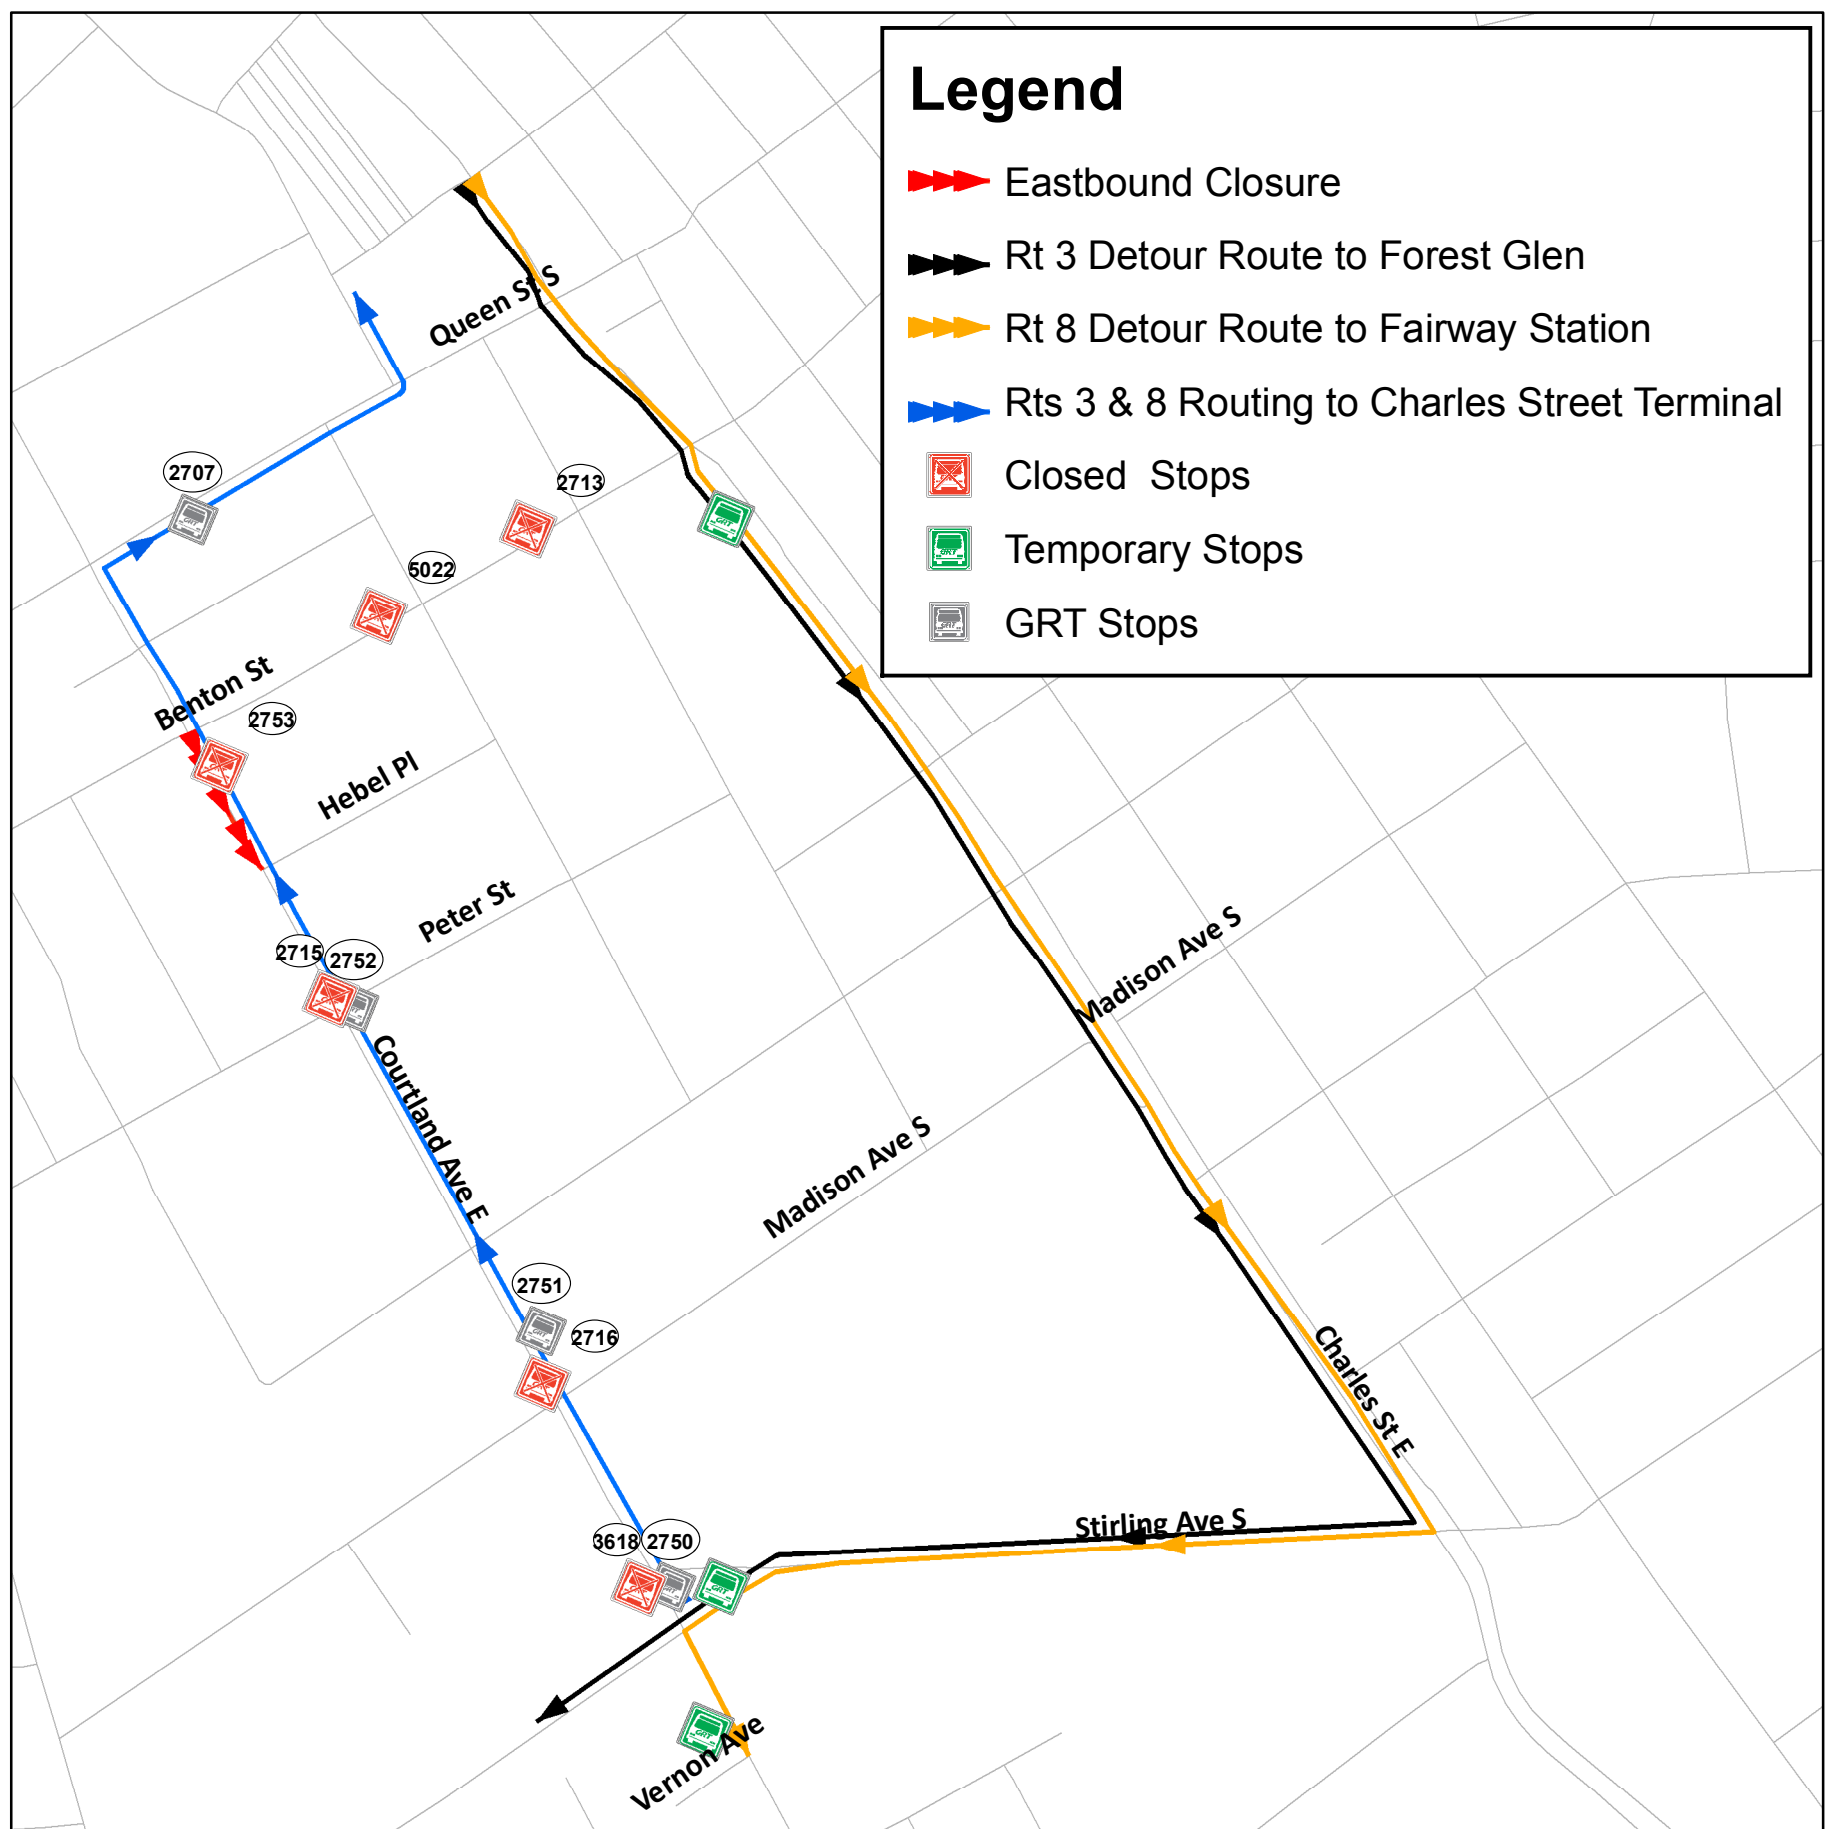

Bus Stop Closed

Route 3 Ottawa South

Route 8 Courtland

Wednesday, June 12 (approximately 1 day)

Due to utility work the eastbound lane of Courtland Ave. from Benton St. to Hebel Pl. will be closed.

Refer to the map below for detour routing and stop information.

Region of Waterloo

For more information

519-585-7555

TTY: 519-575-4608

visit www.grt.ca

EasyGO App

GRT

GRAND RIVER TRANSIT