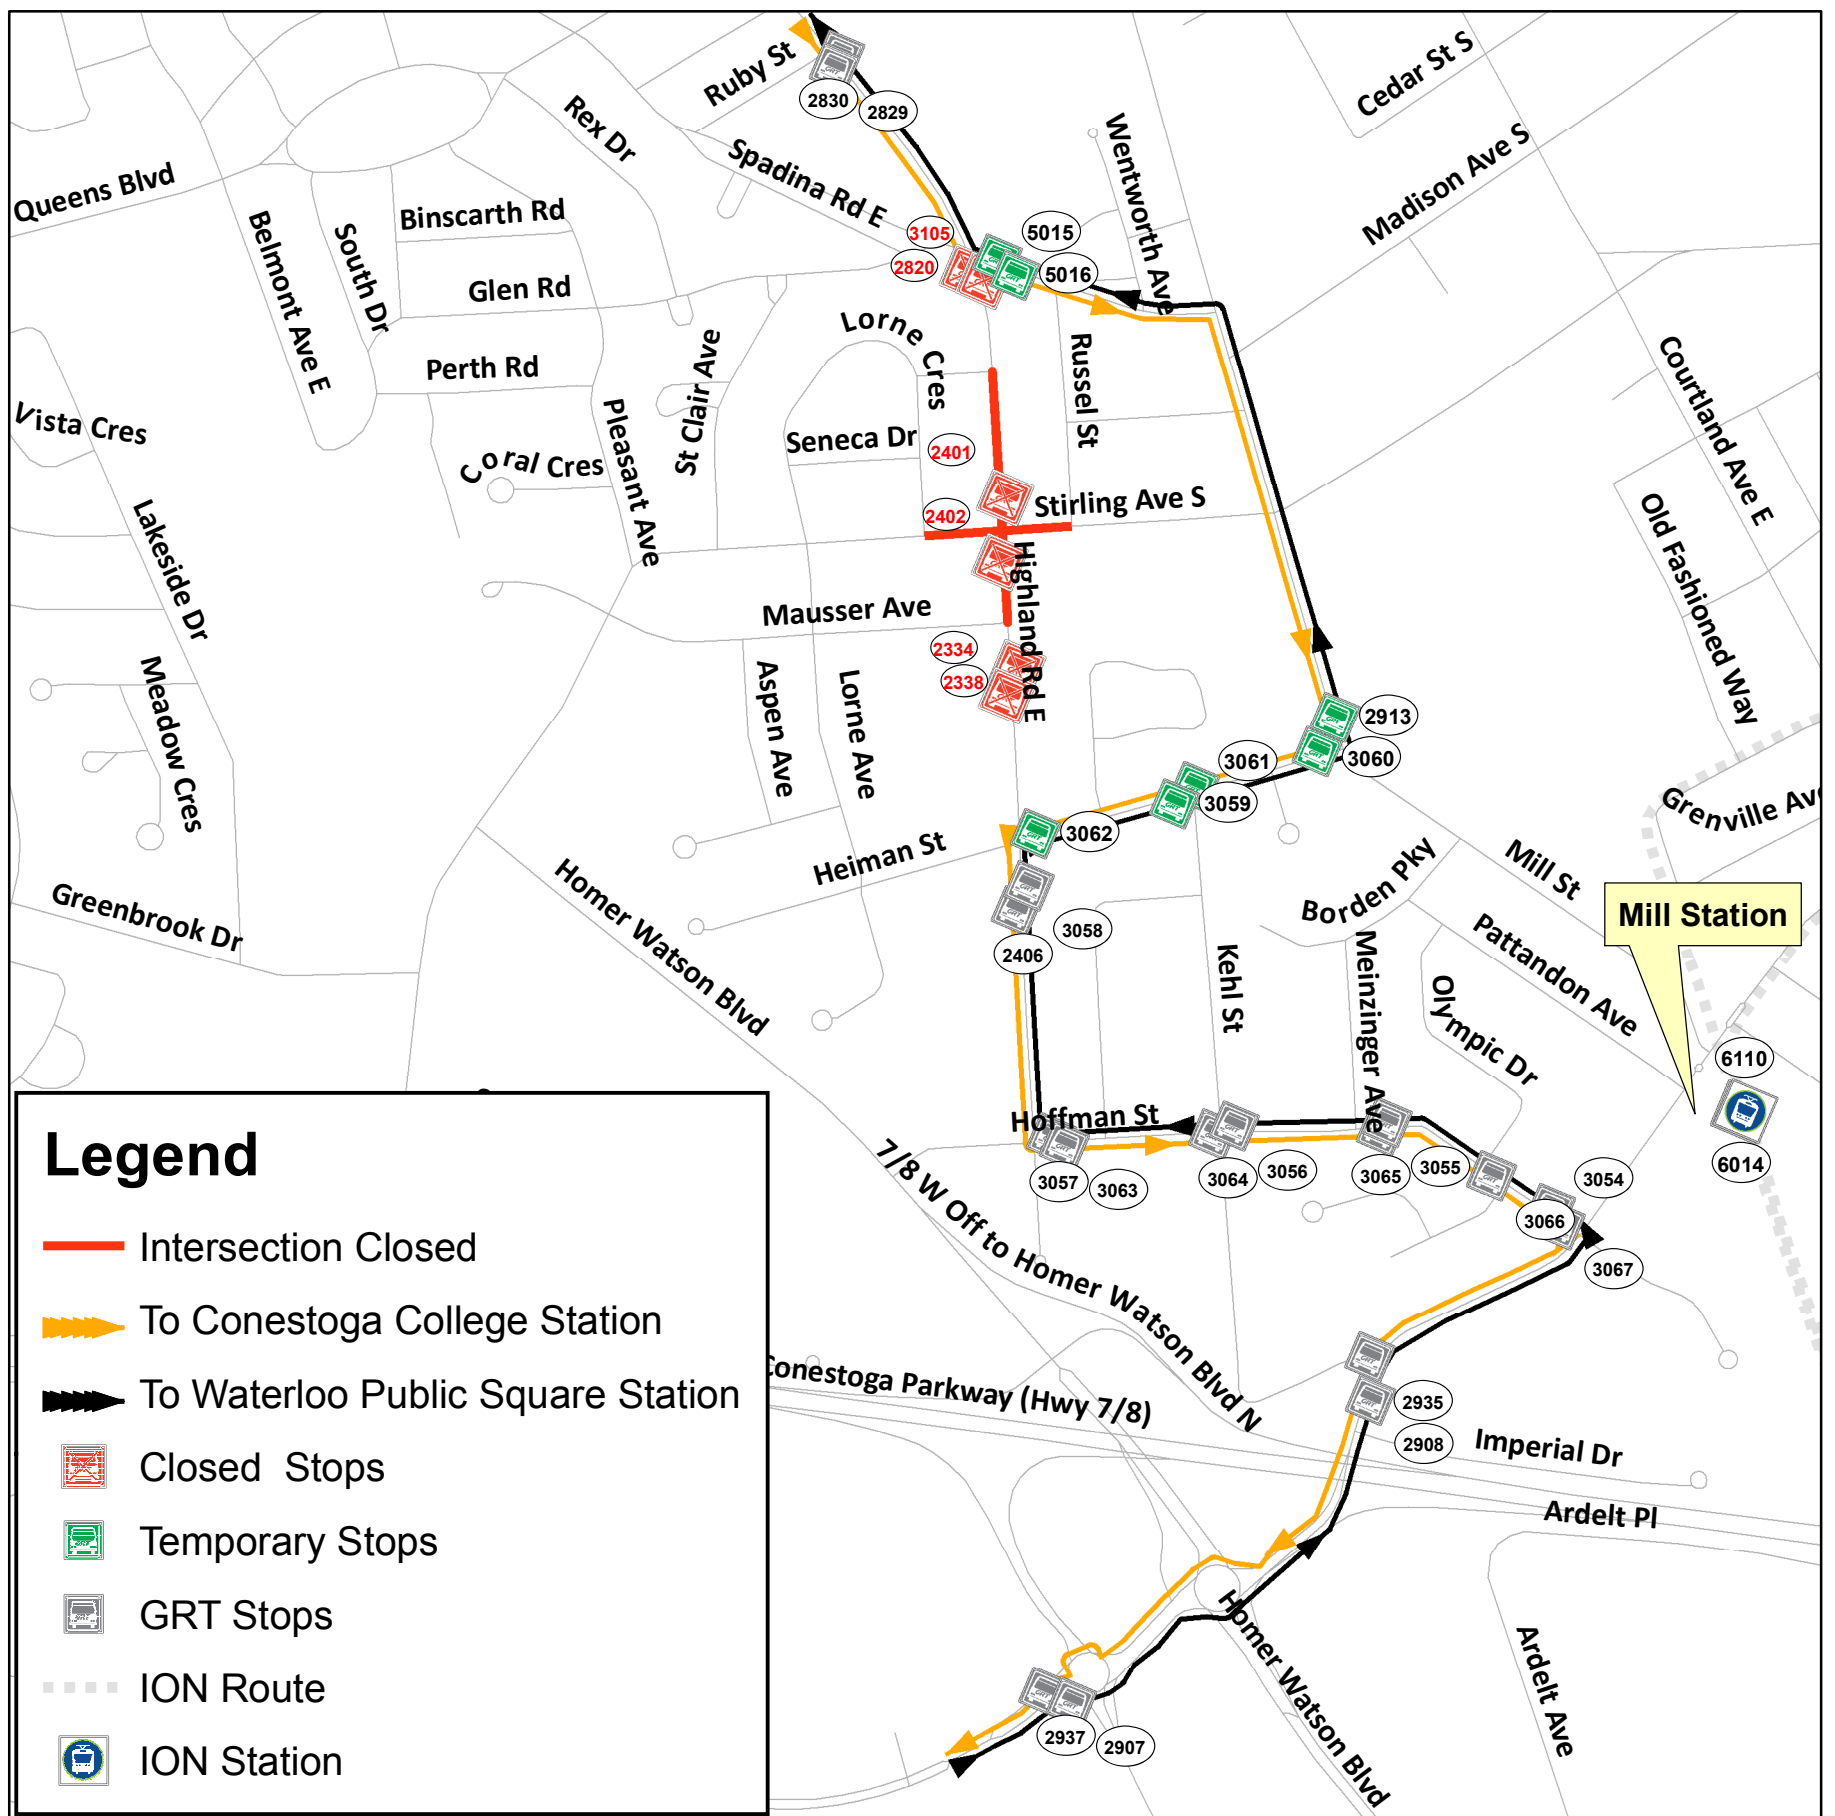

# Bus Stop Closed

## Route 16 Strasburg-Belmont

**Tuesday, October 15 (approximately 5 weeks)**

Due to construction the intersection of Stirling Avenue and Highland Road will be closed. Route 16 will be on detour.

Refer to the map below for detour routing and stop information.

Region of Waterloo

For more information  
519-585-7555  
TTY: 519-575-4608  
visit [www.grt.ca](http://www.grt.ca)  
EasyGO App

GRAND RIVER TRANSIT