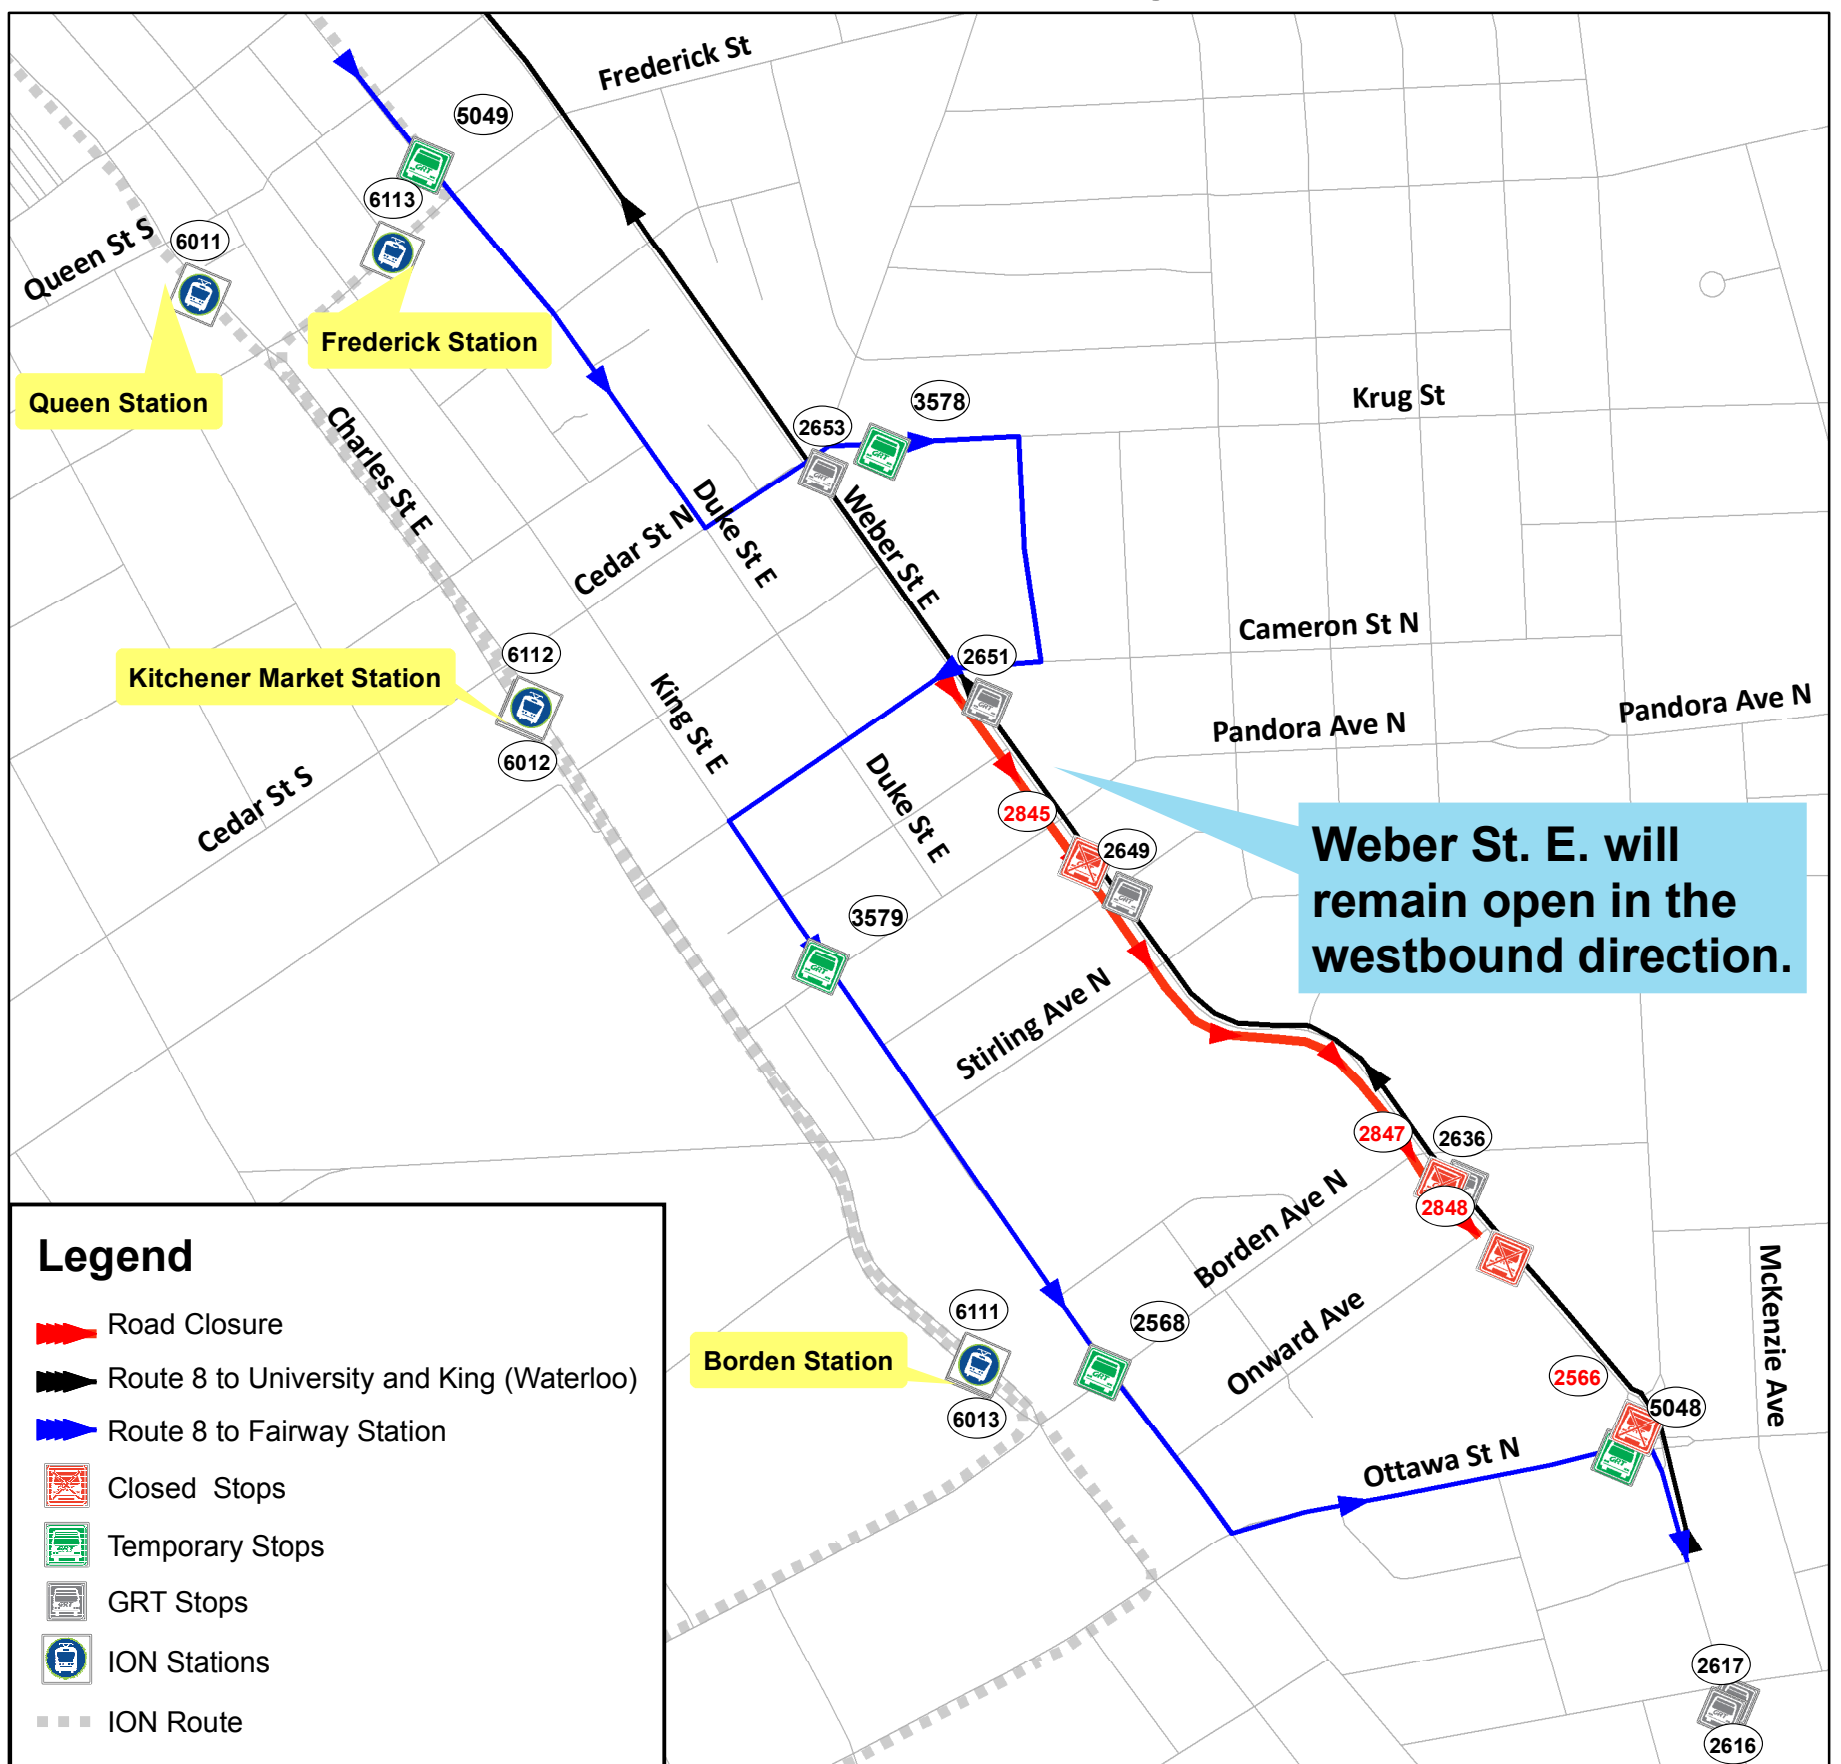

# Bus Stop Closed

## Route 8 Weber

**Monday, July 22 (approx. 1 month)**

Due to construction on Borden Avenue at Weber Street, the eastbound lane of Weber Street from Cameron Street to Onward Avenue will be closed. Refer to the map below for detour routing and stop information.

Region of Waterloo

For more information  
519-585-7555  
TTY: 519-575-4608  
visit [www.grt.ca](http://www.grt.ca)  
EasyGO App

GRAND RIVER TRANSIT