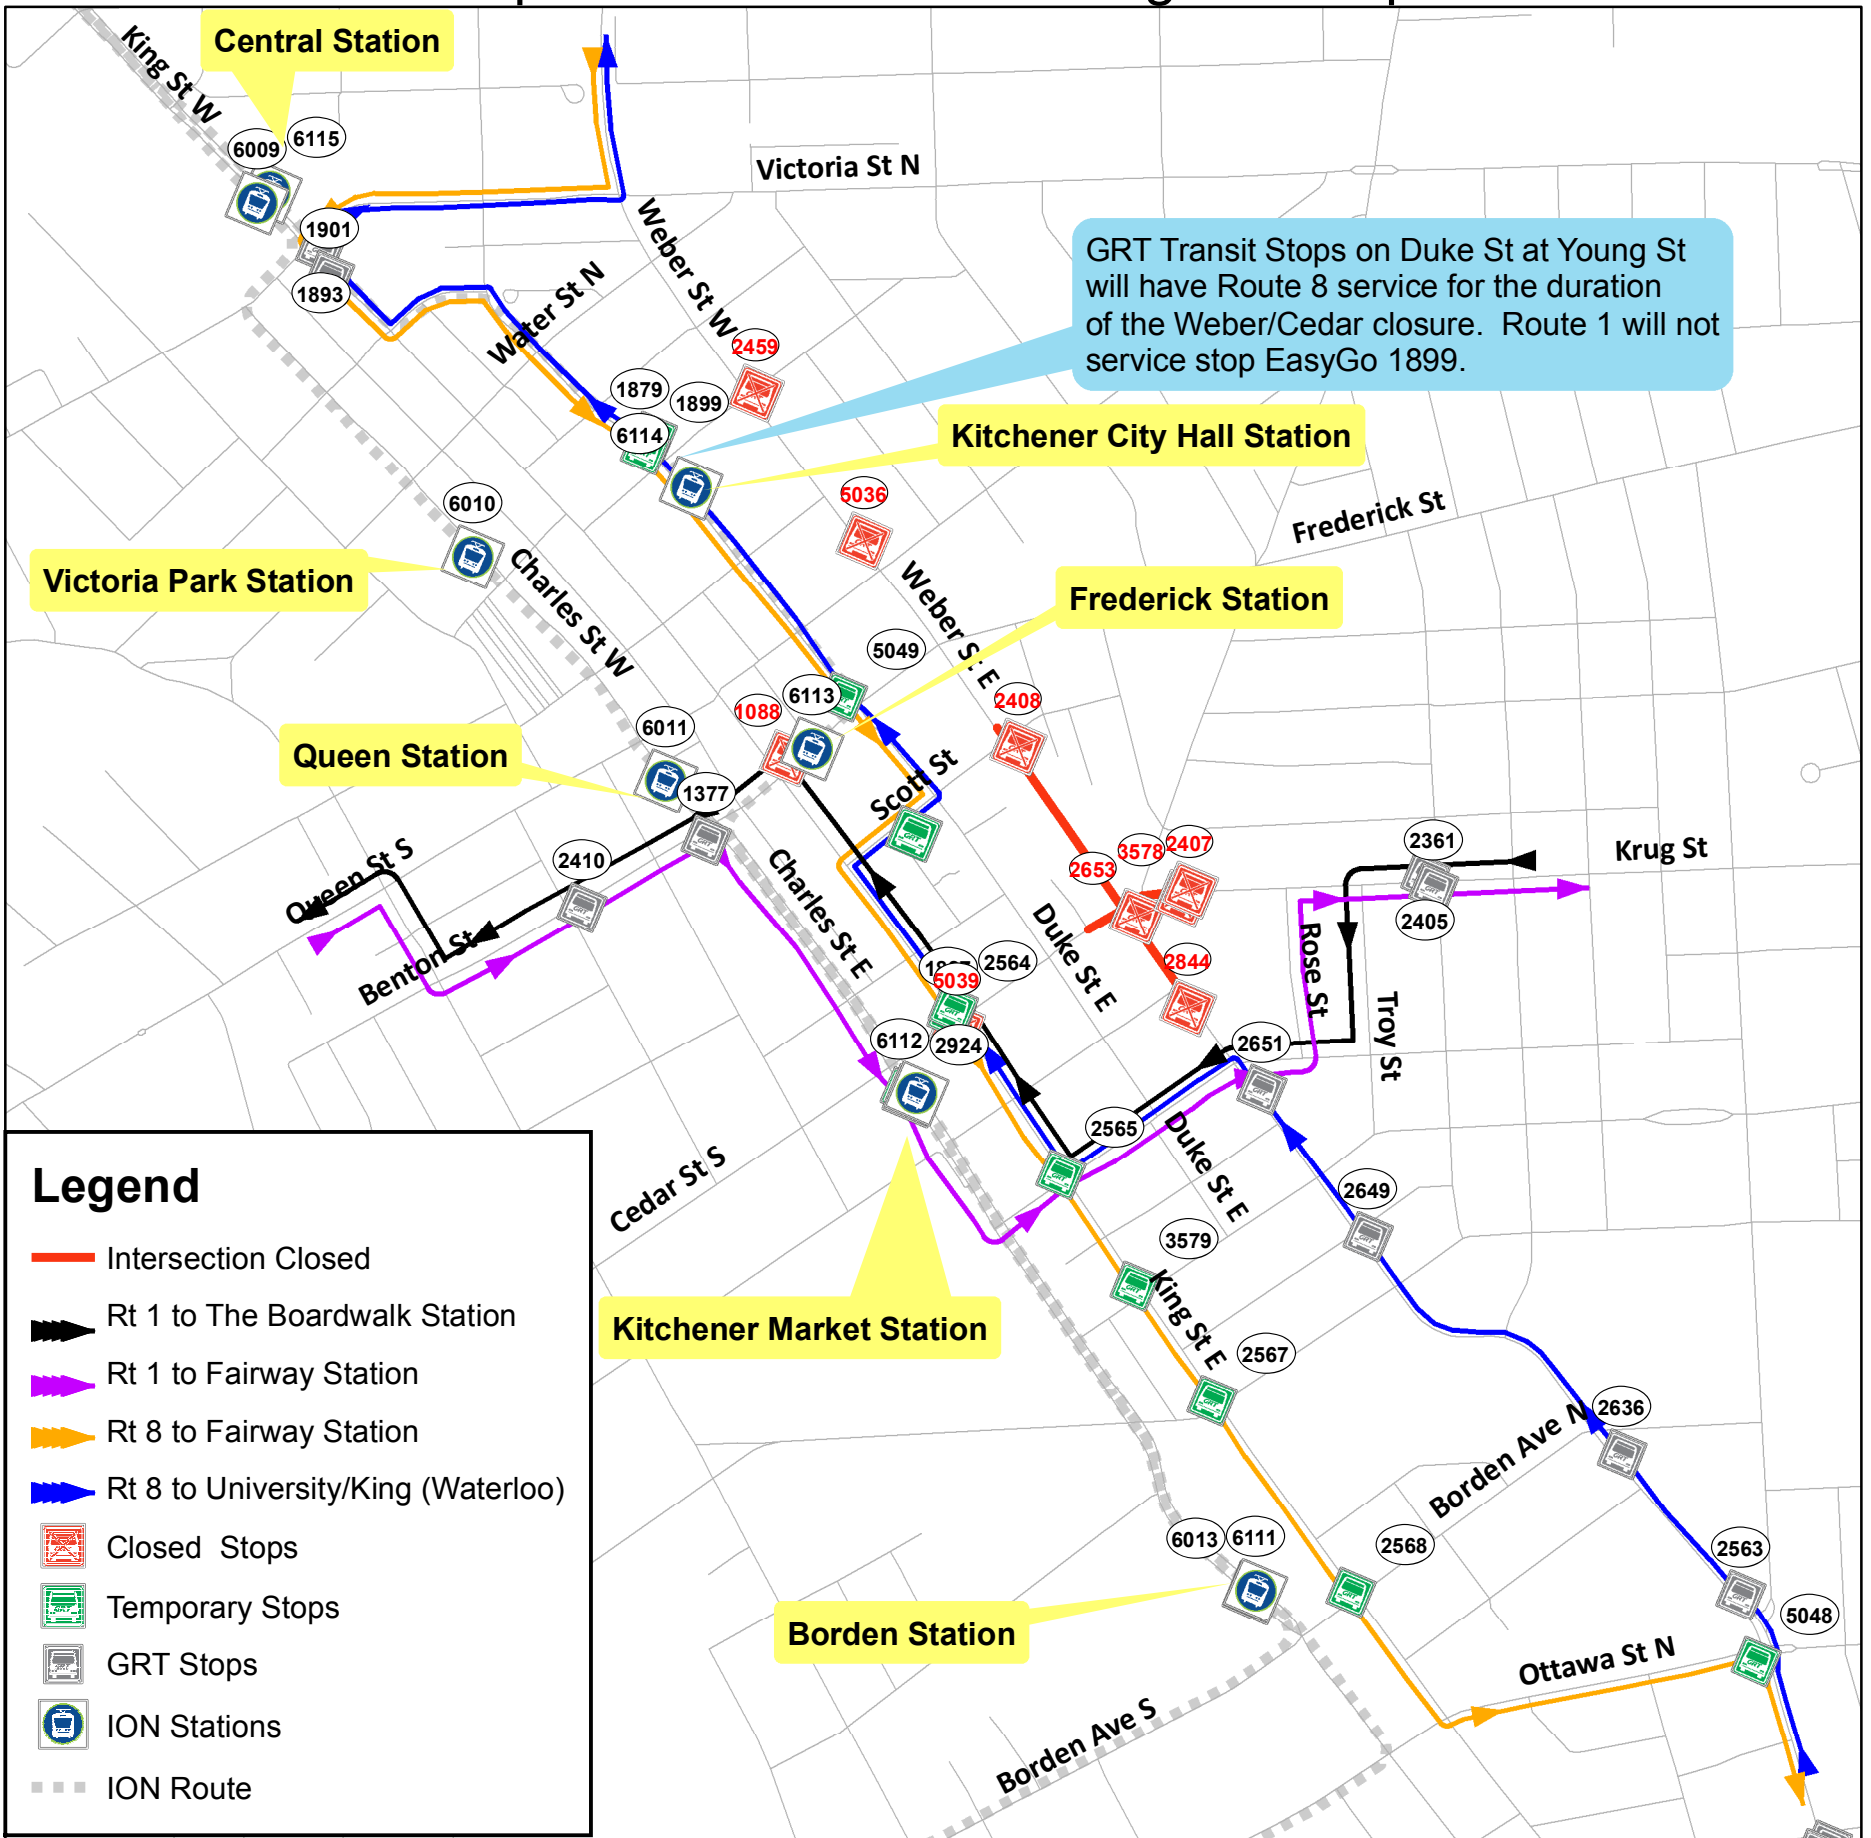

# Bus Stop Closed

**Route 1 Queen-River**

**Route 8 Weber**

**Monday, August 19 (approx. 2 weeks)**

Due to the closure of Weber Street and Cedar Street intersection, a detour will be in place for Routes 1 and 8.

Refer to the map below for detour routing and stop information.

Region of Waterloo

For more information

519-585-7555

TTY: 519-575-4608

visit [www.grt.ca](http://www.grt.ca)

EasyGO App

GRAND RIVER TRANSIT