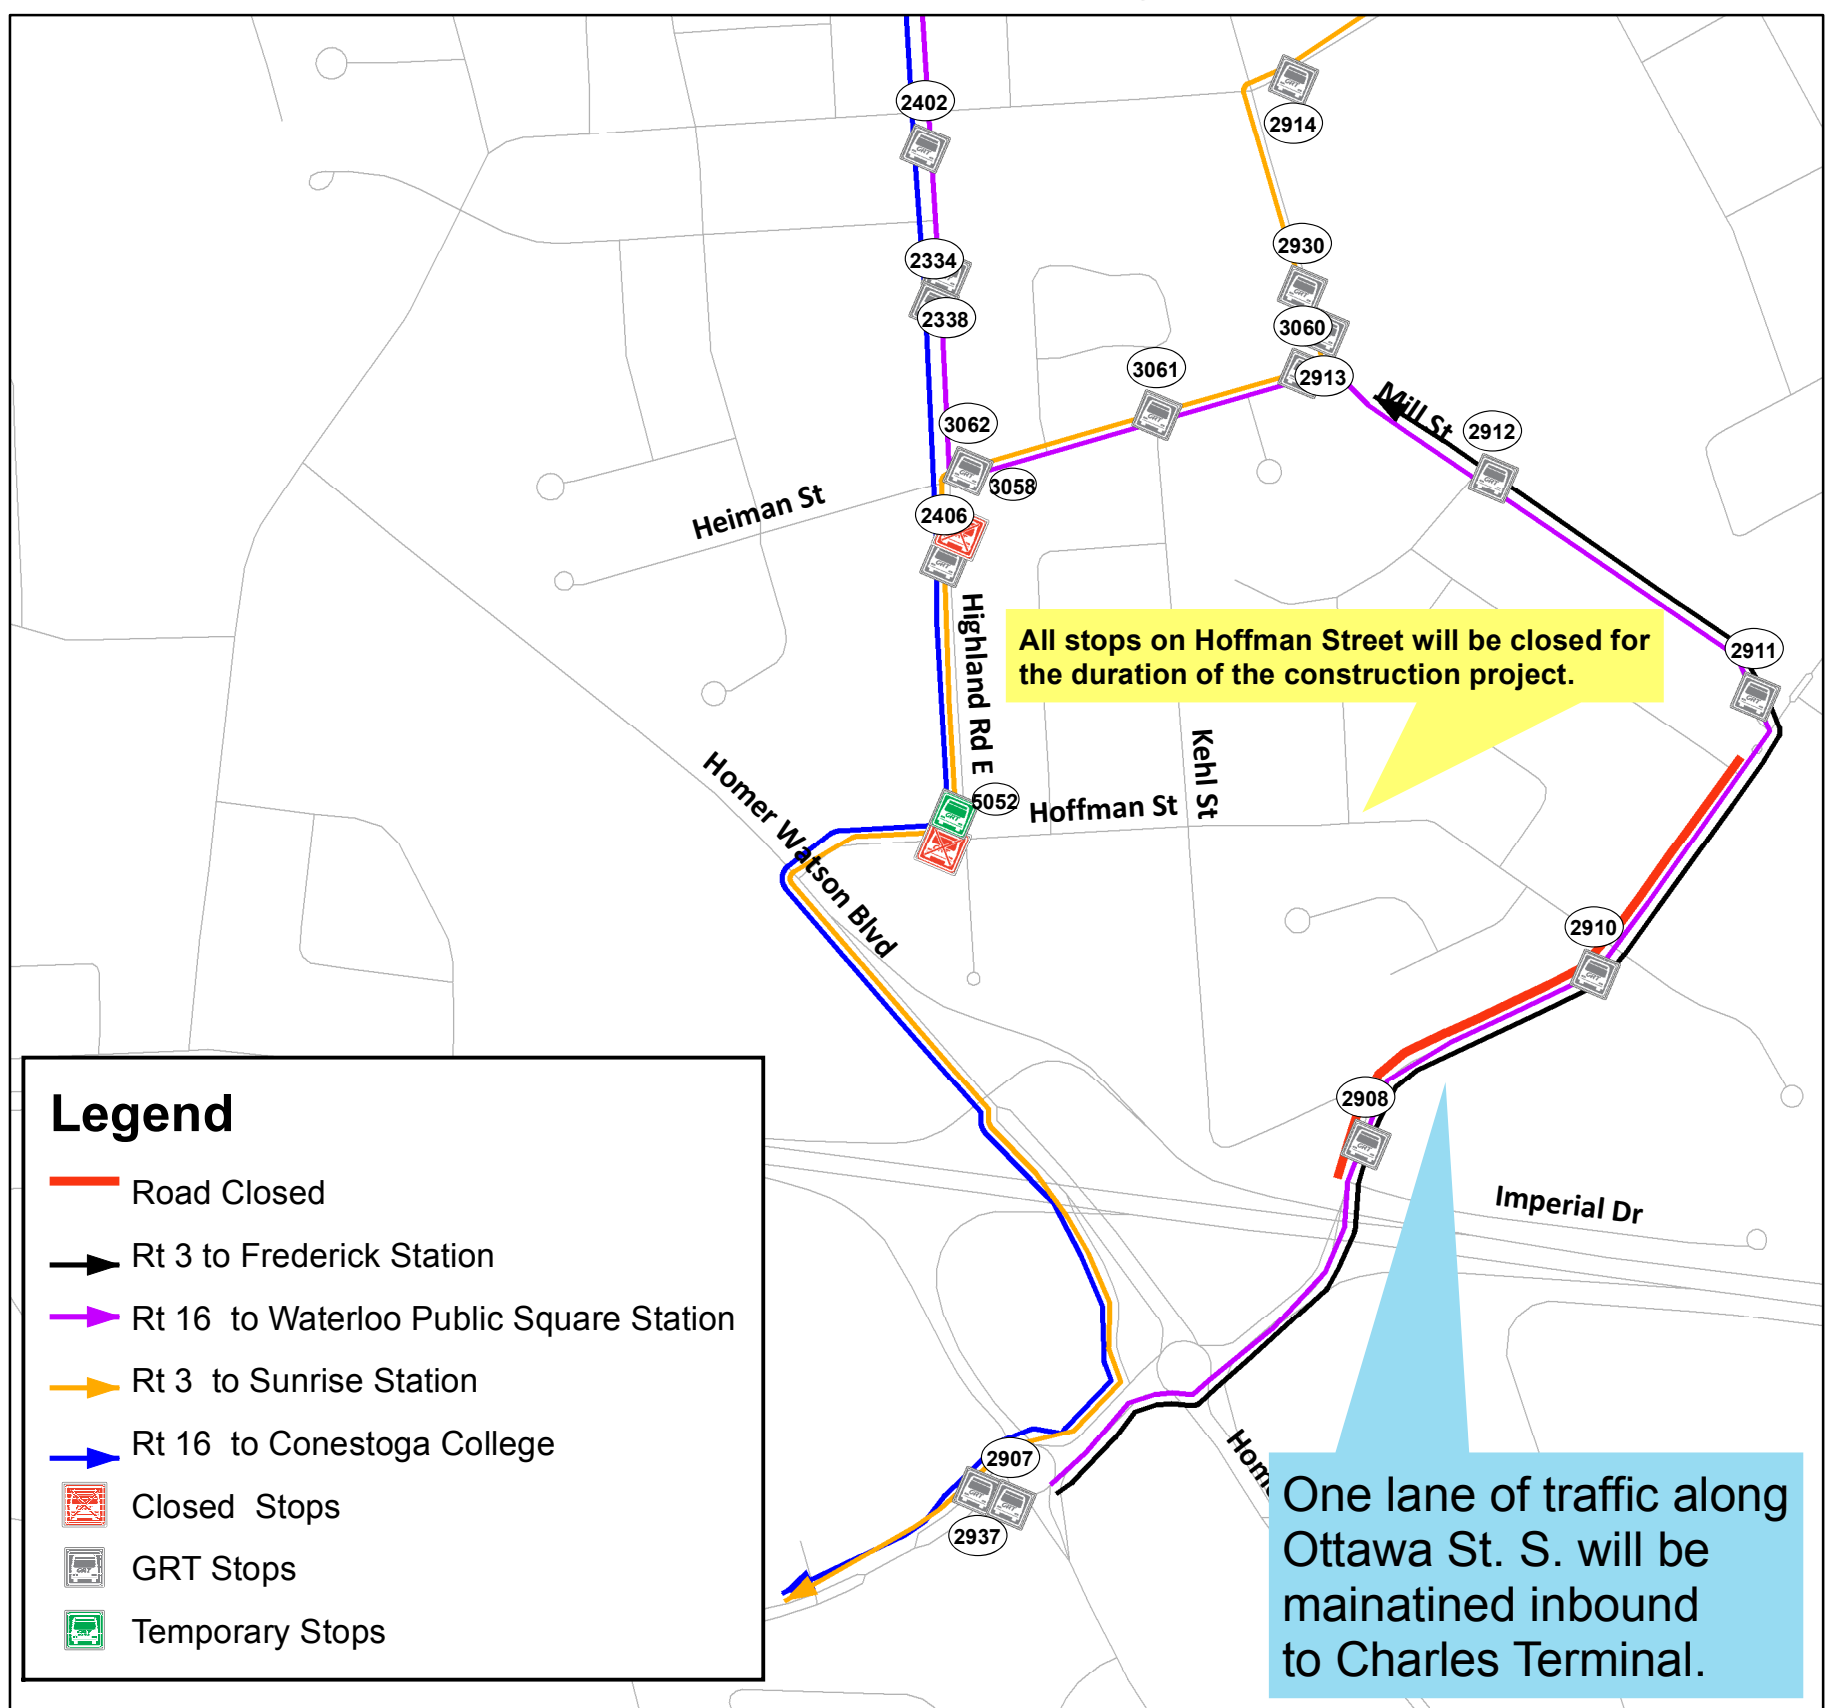

Bus Stop Closed

Route 3 Ottawa South

Route 16 Strasburg-Belmont

Effective Monday, June 24 (approx. 5 months)

Due to construction on Ottawa St. S. between Imperial Dr. to Mill St. detours will be in place for Routes 3 and 16.

Refer to the map below for detour routing and stop information.

Region of Waterloo

For more information

519-585-7555

TTY: 519-575-4608

visit www.grt.ca

EasyGO App

GRT

GRAND RIVER TRANSIT