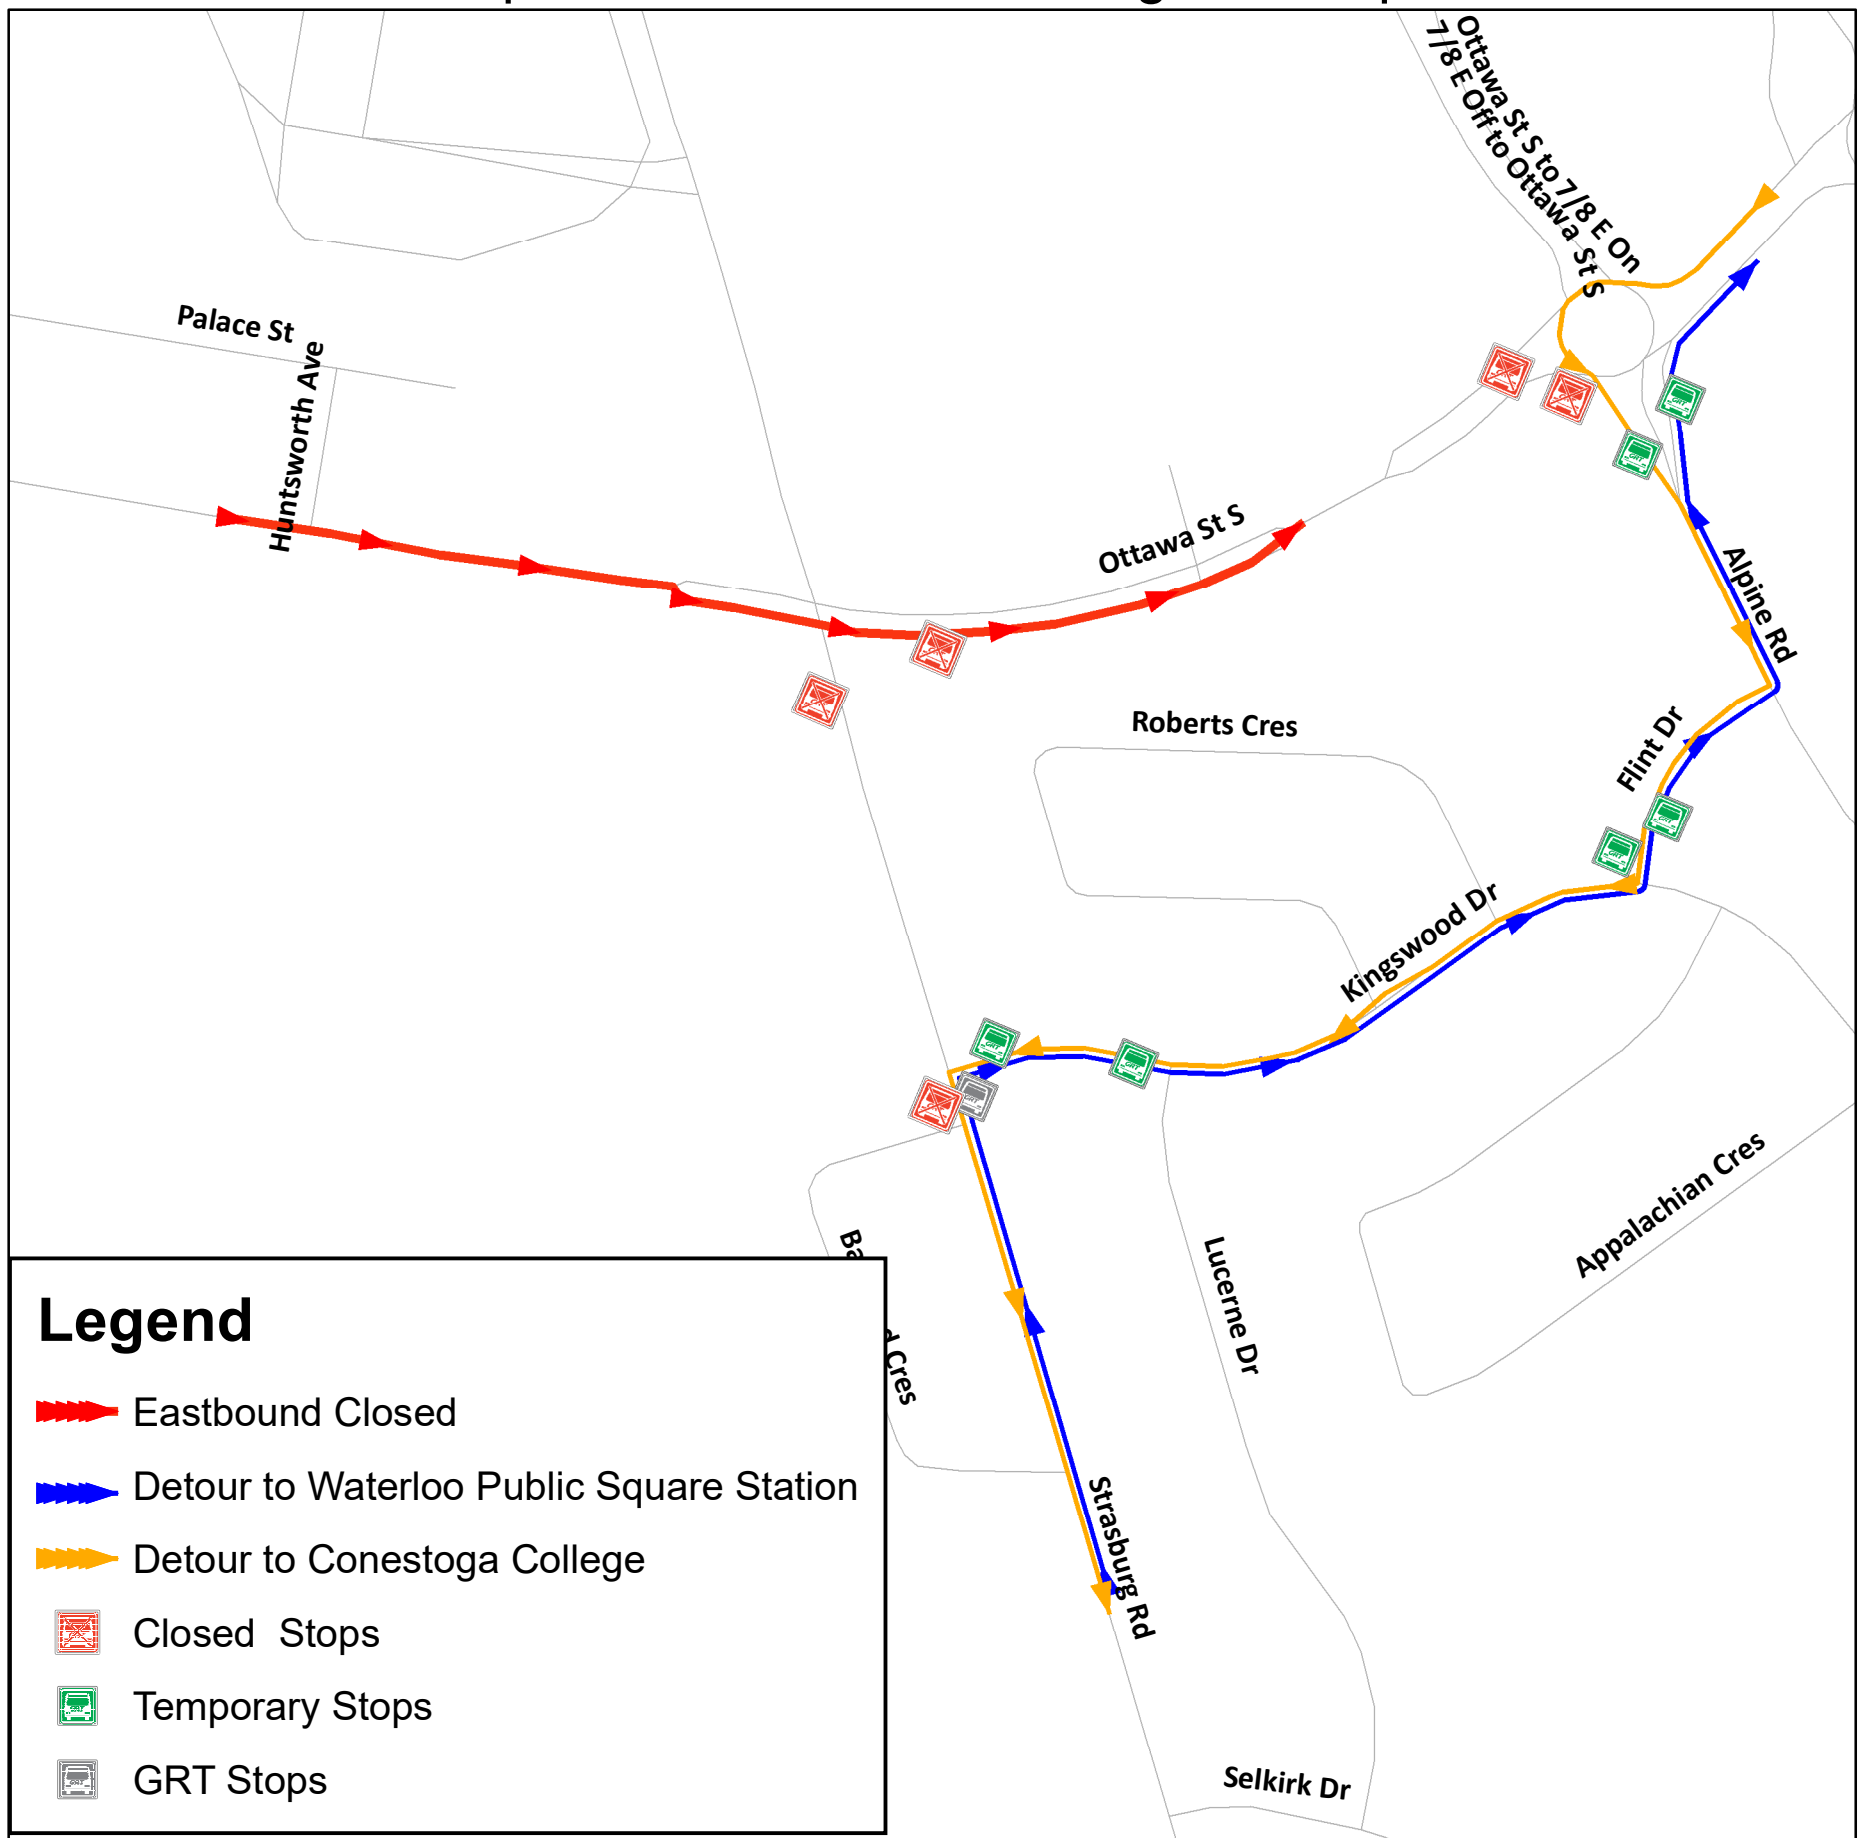

Bus Stop Closed

Route 16

Monday, July 12 (approx. 2 weeks)

There will be an eastbound closure of the Ottawa Street and Strasburg Road intersection. Route 16 will be on detour. Refer to the map below for detour routing and stop information.

Region of Waterloo

For more information
519-585-7555
TTY: 519-575-4608
visit www.grt.ca
EasyGO App

GRT

GRAND RIVER TRANSIT