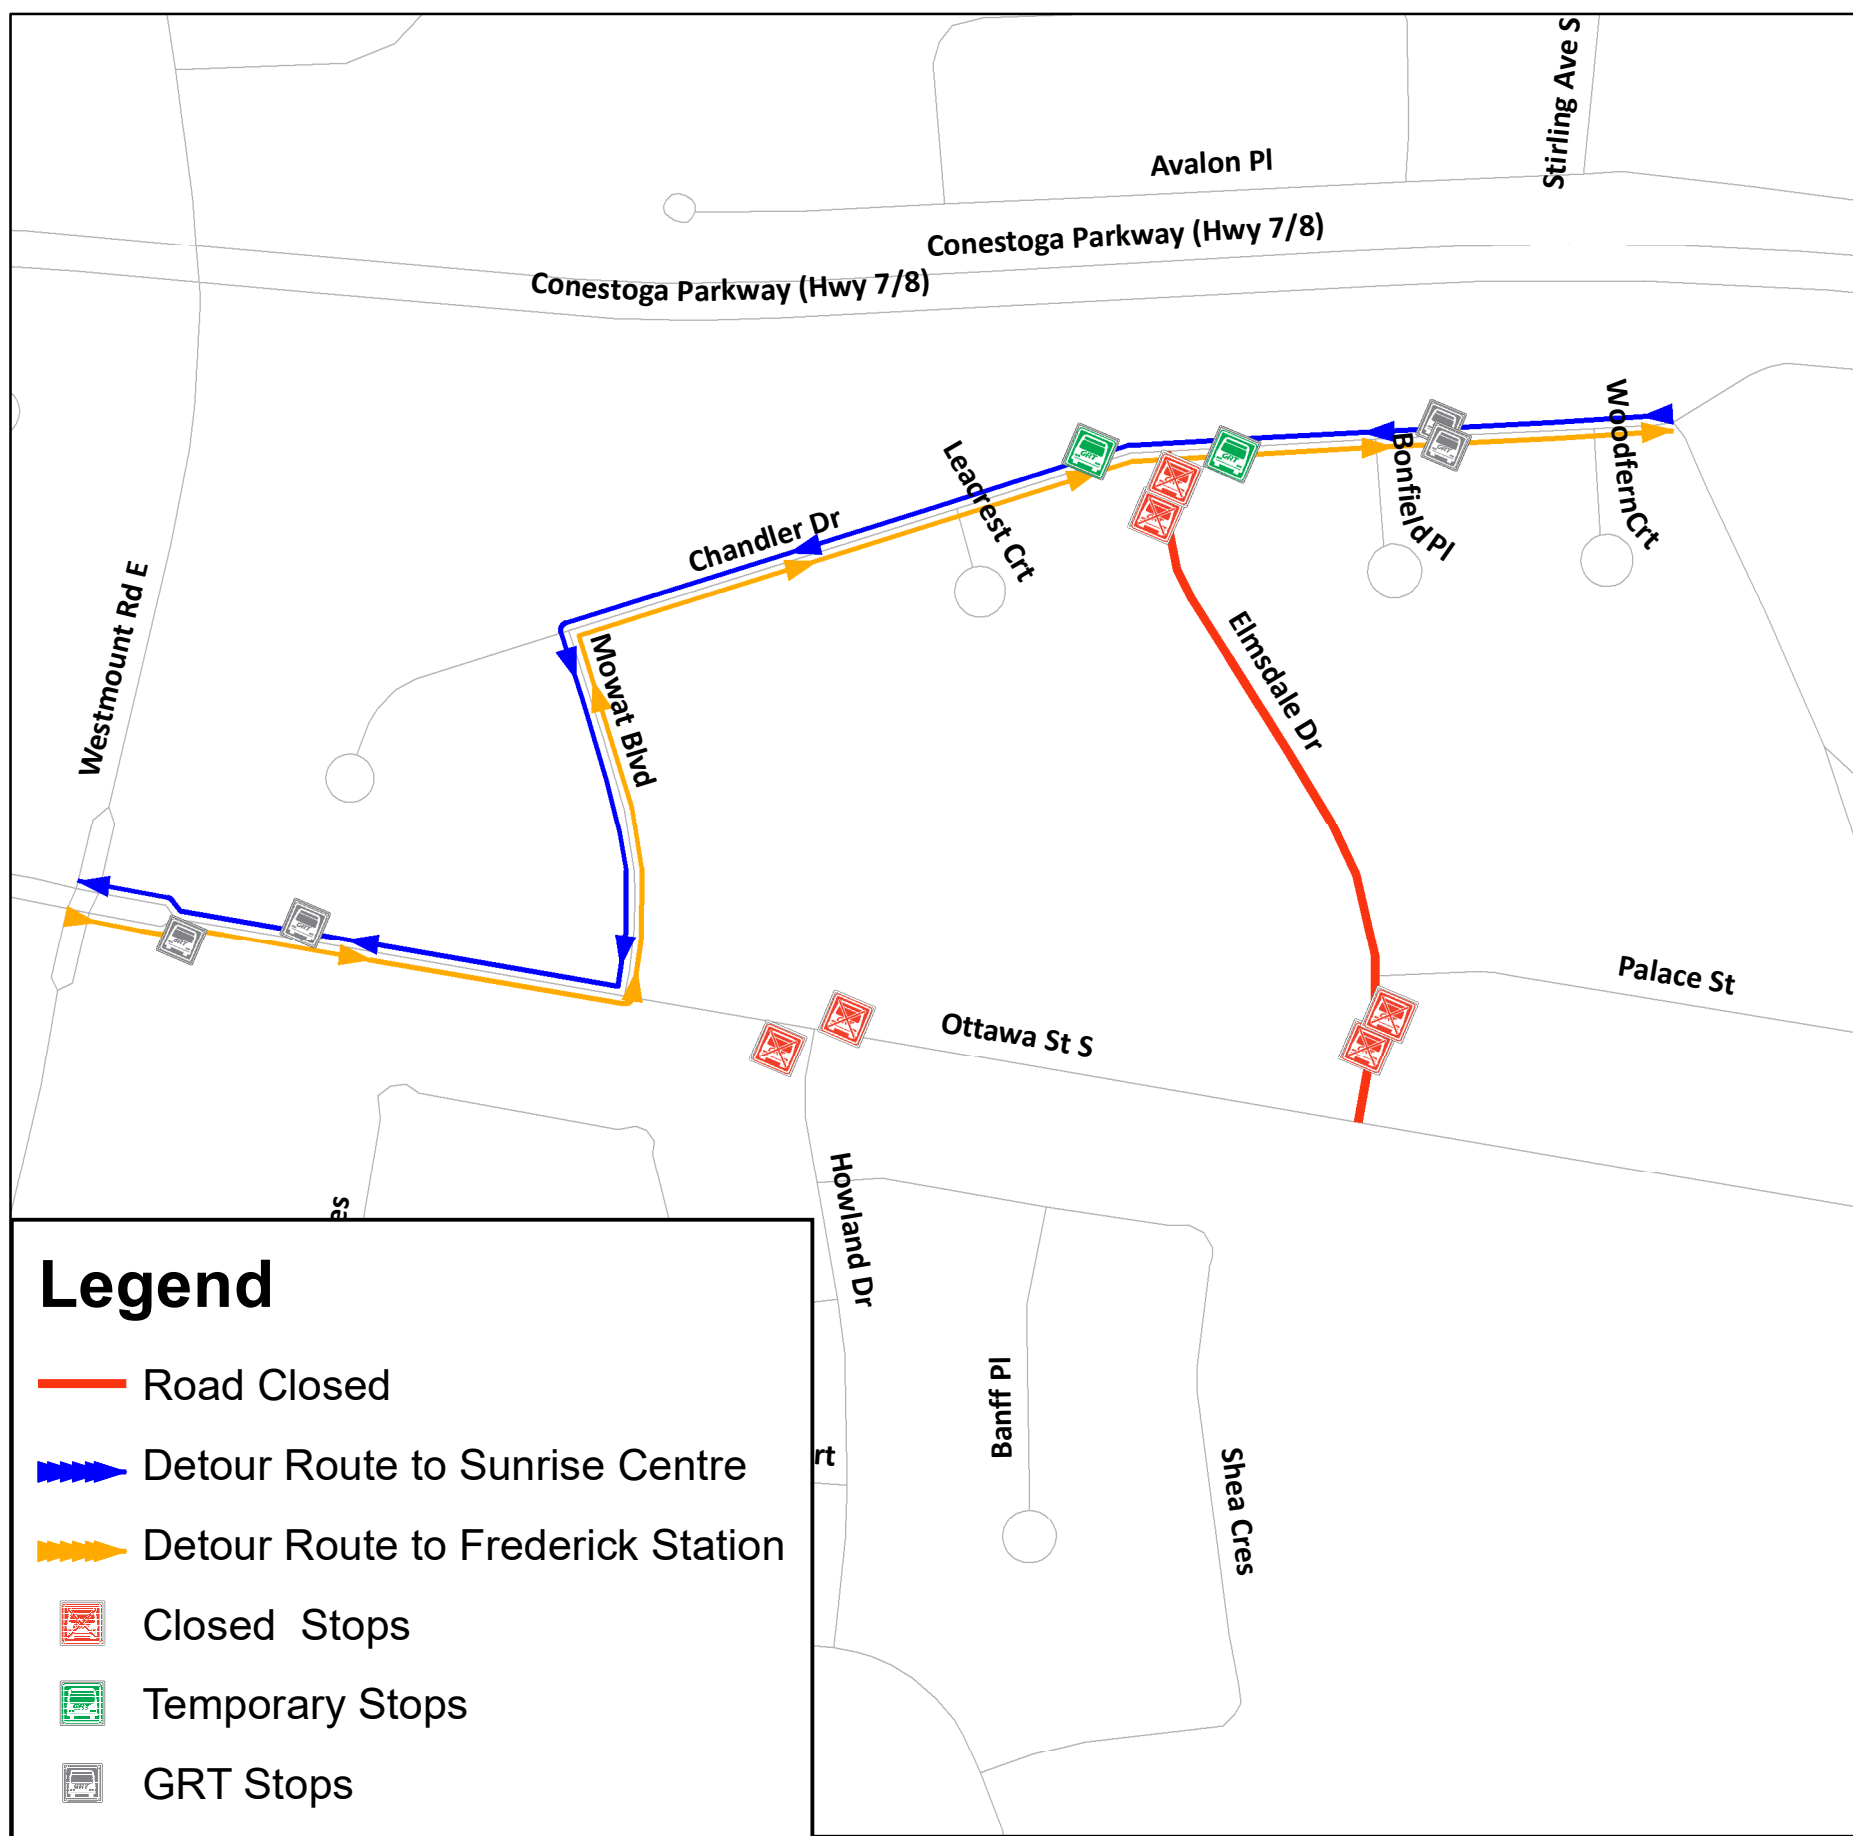

Detour

Route 3 Ottawa South

Monday, May 3 (approximately 2 days)

Due to construction, Elmsdale Drive will be closed from Ottawa Street South to Chandler Dr. Route 3 will be on detour. Refer to the map below for detour routing and stop information.

Thank you for your patience

For more information

519-585-7555

TTY: 519-575-4608

visit www.grt.ca

EasyGO App

Region of Waterloo

GRAND RIVER TRANSIT