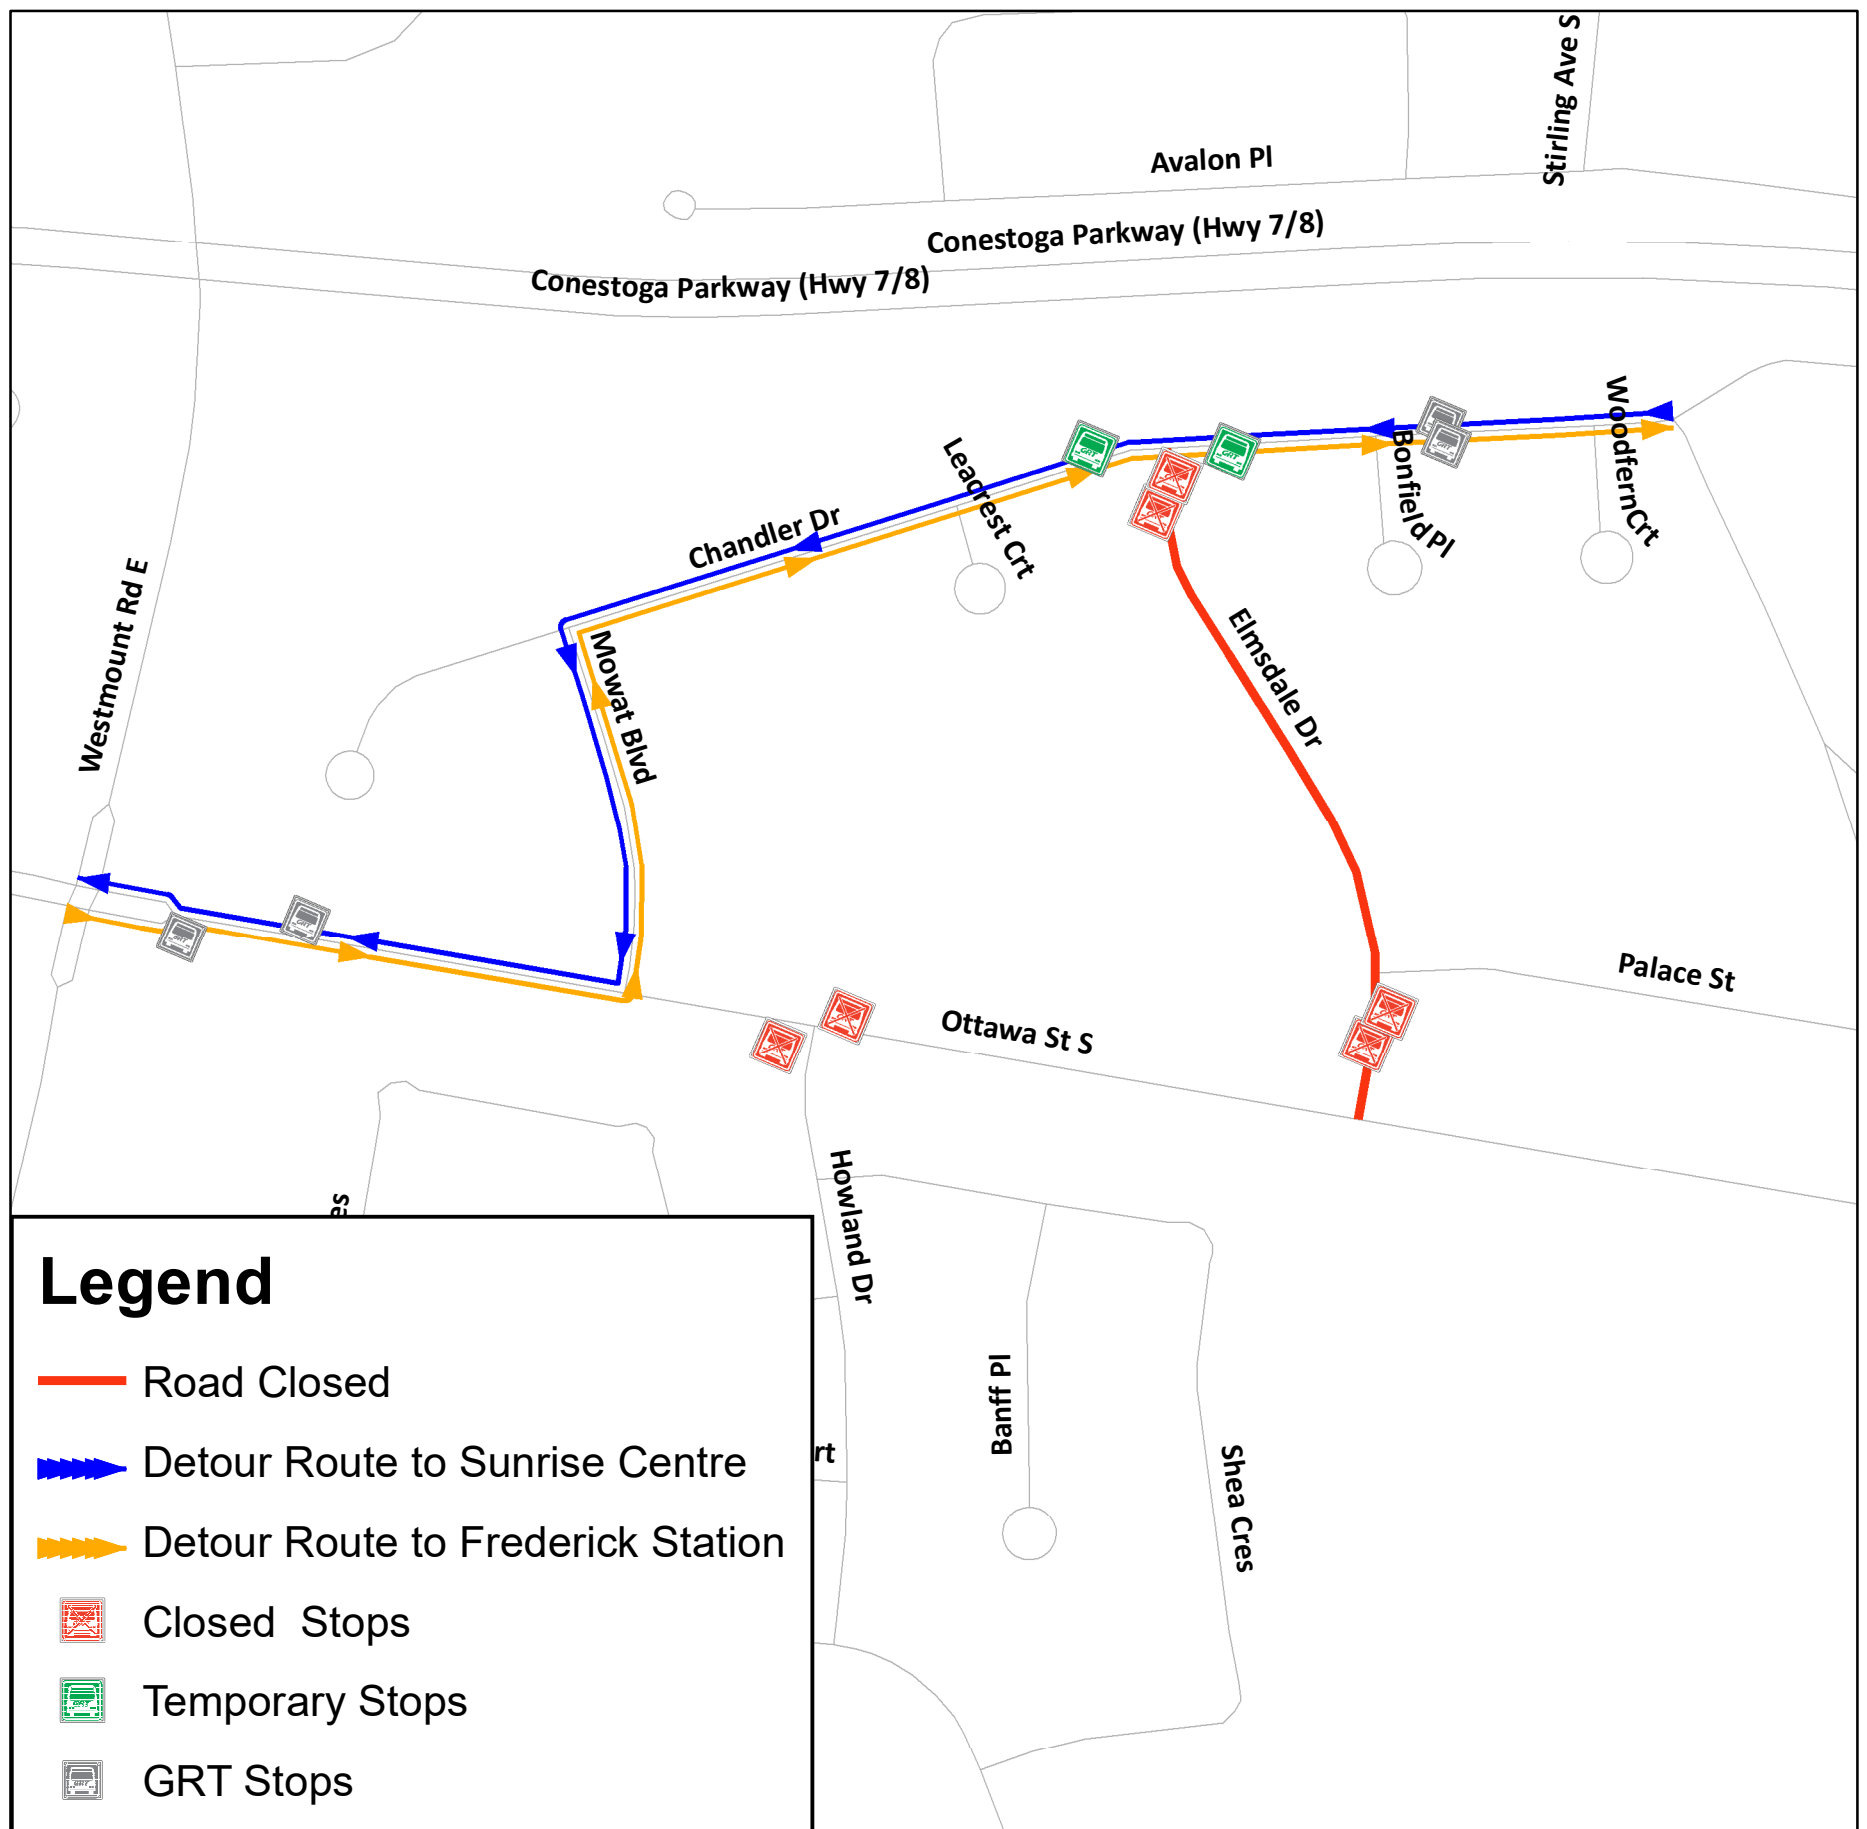

# Bus Stop Closed

## Route 3 Ottawa South

**Monday, May 3 (approximately 2 days)**

Due to construction, Elmsdale Drive will be closed from Ottawa Street South to Chandler Dr. Route 3 will be on detour. Refer to the map below for detour routing and stop information.

Region of Waterloo

For more information  
519-585-7555  
TTY: 519-575-4608  
visit [www.grt.ca](http://www.grt.ca)  
EasyGO App

GRAND RIVER TRANSIT