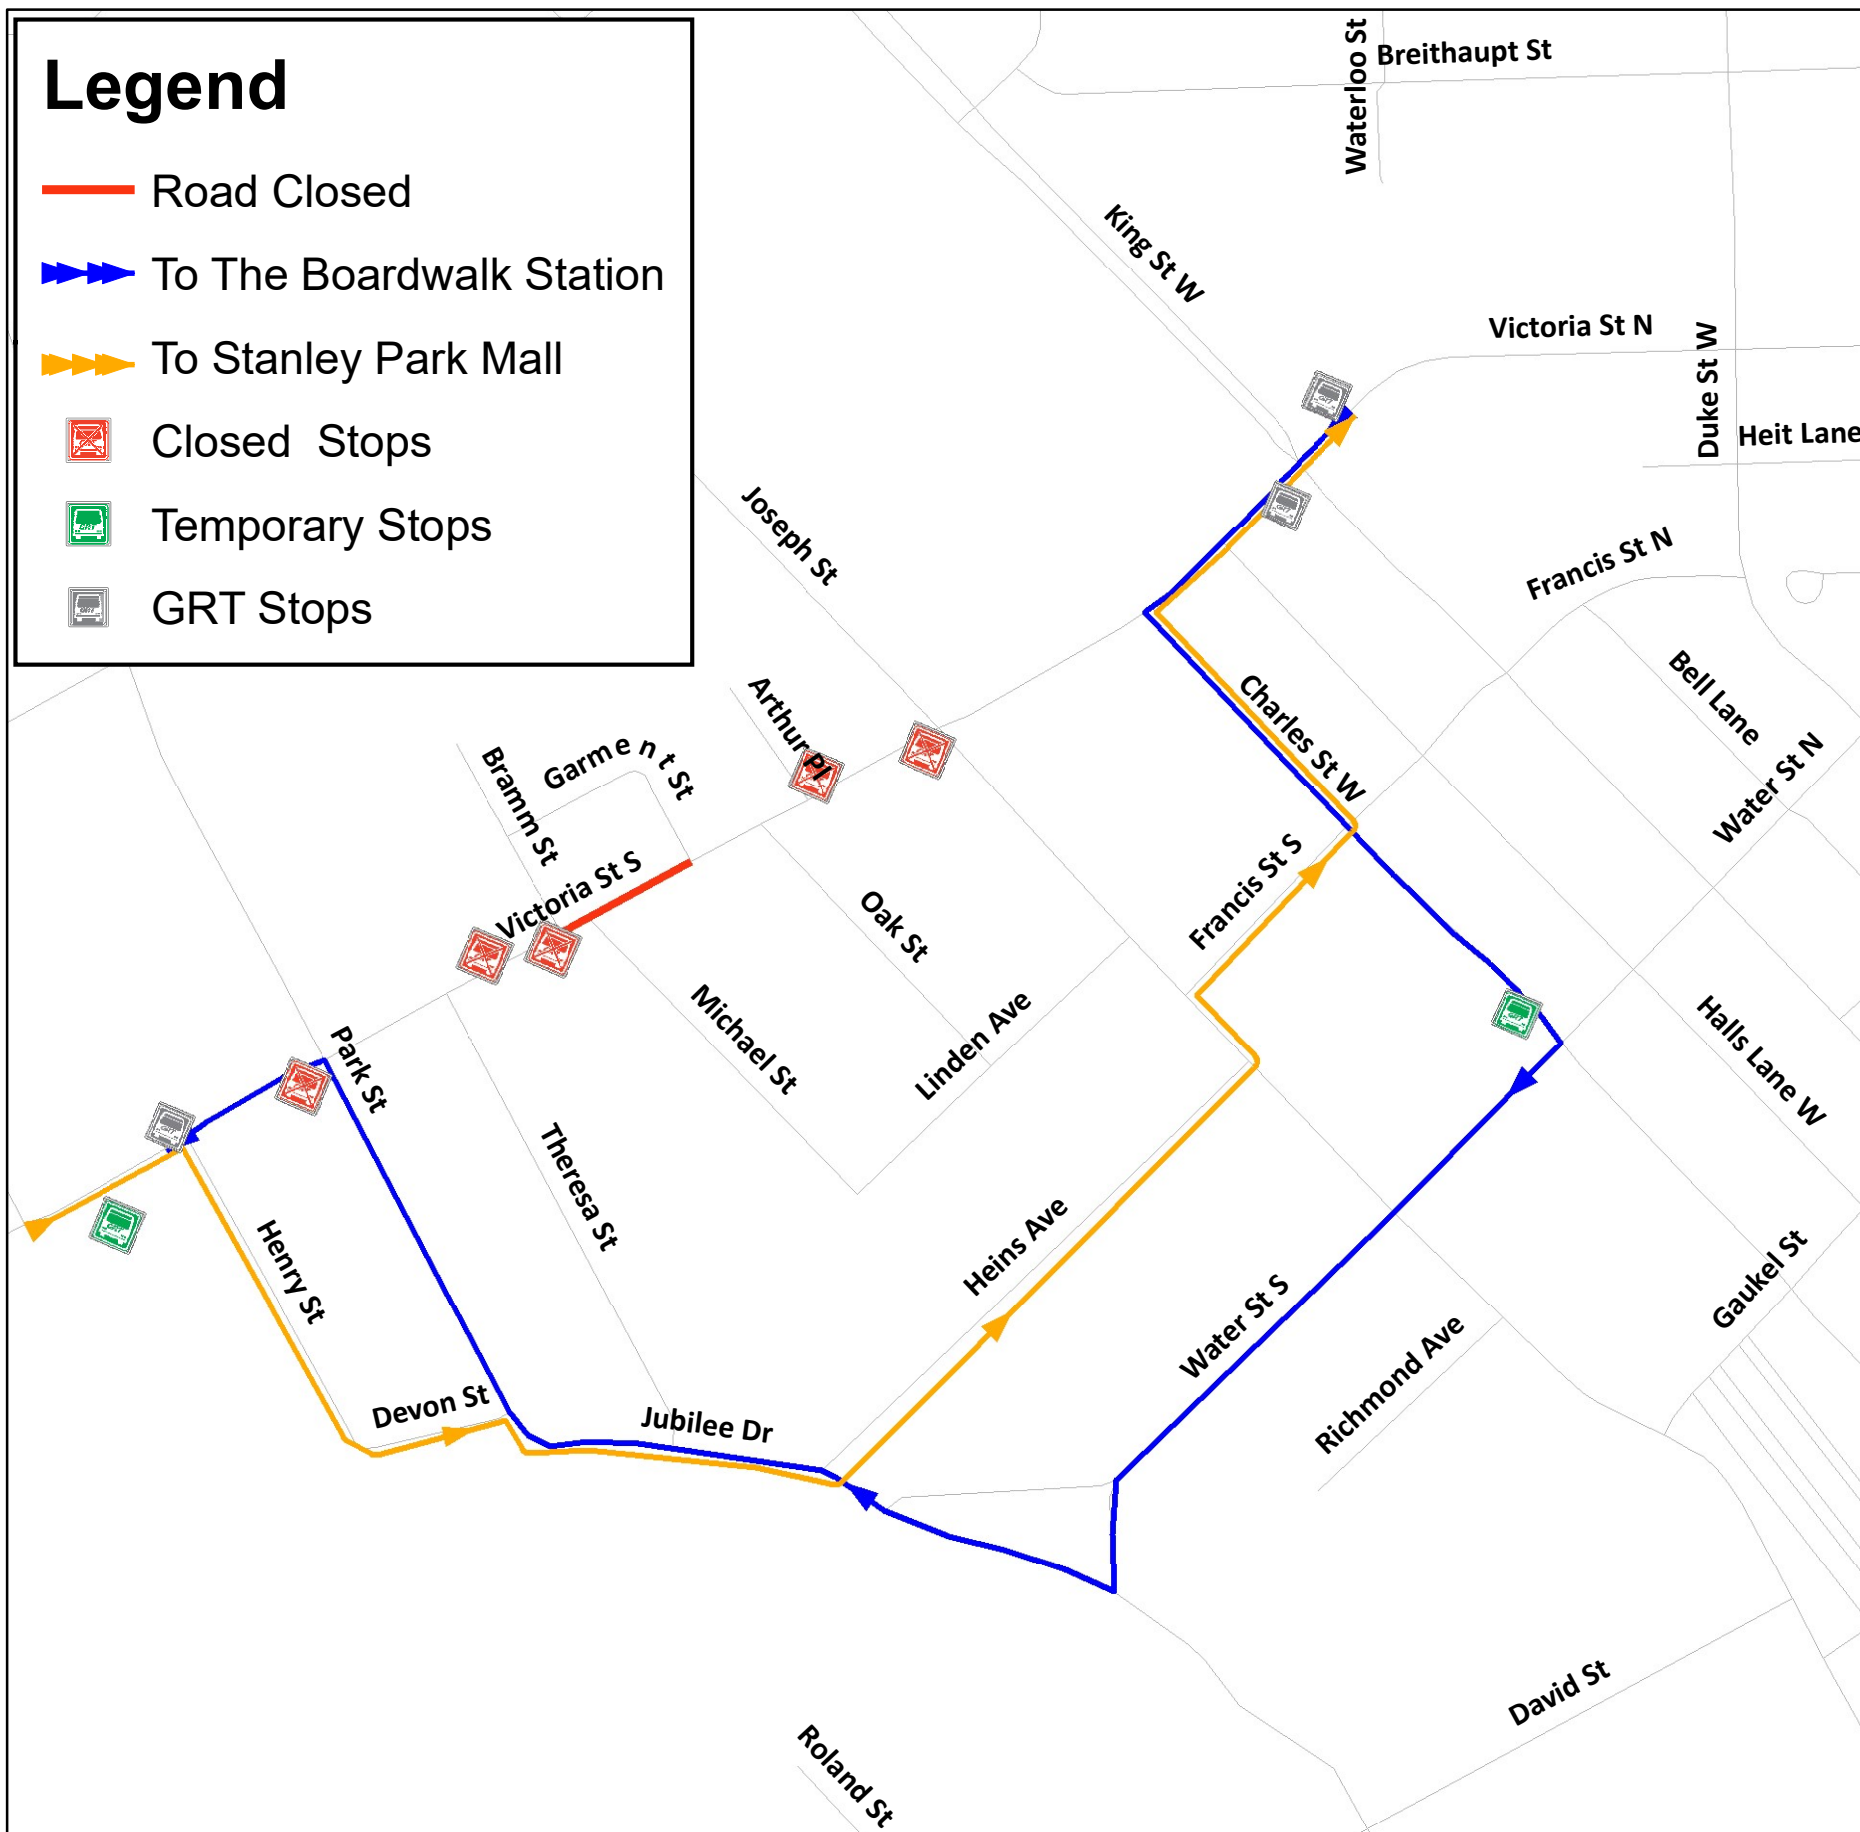

Detour

Route 20

Monday, October 19 (approx. 4 weeks)

Due to construction, Victoria St. S. between Park St. to Joseph St. will be closed. Route 20 will be on detour.

Refer to the map below for detour routing and stop information.

Thank you for your patience

For more information

519-585-7555

TTY: 519-575-4608

visit www.grt.ca

EasyGO App

Region of Waterloo

GRAND RIVER TRANSIT