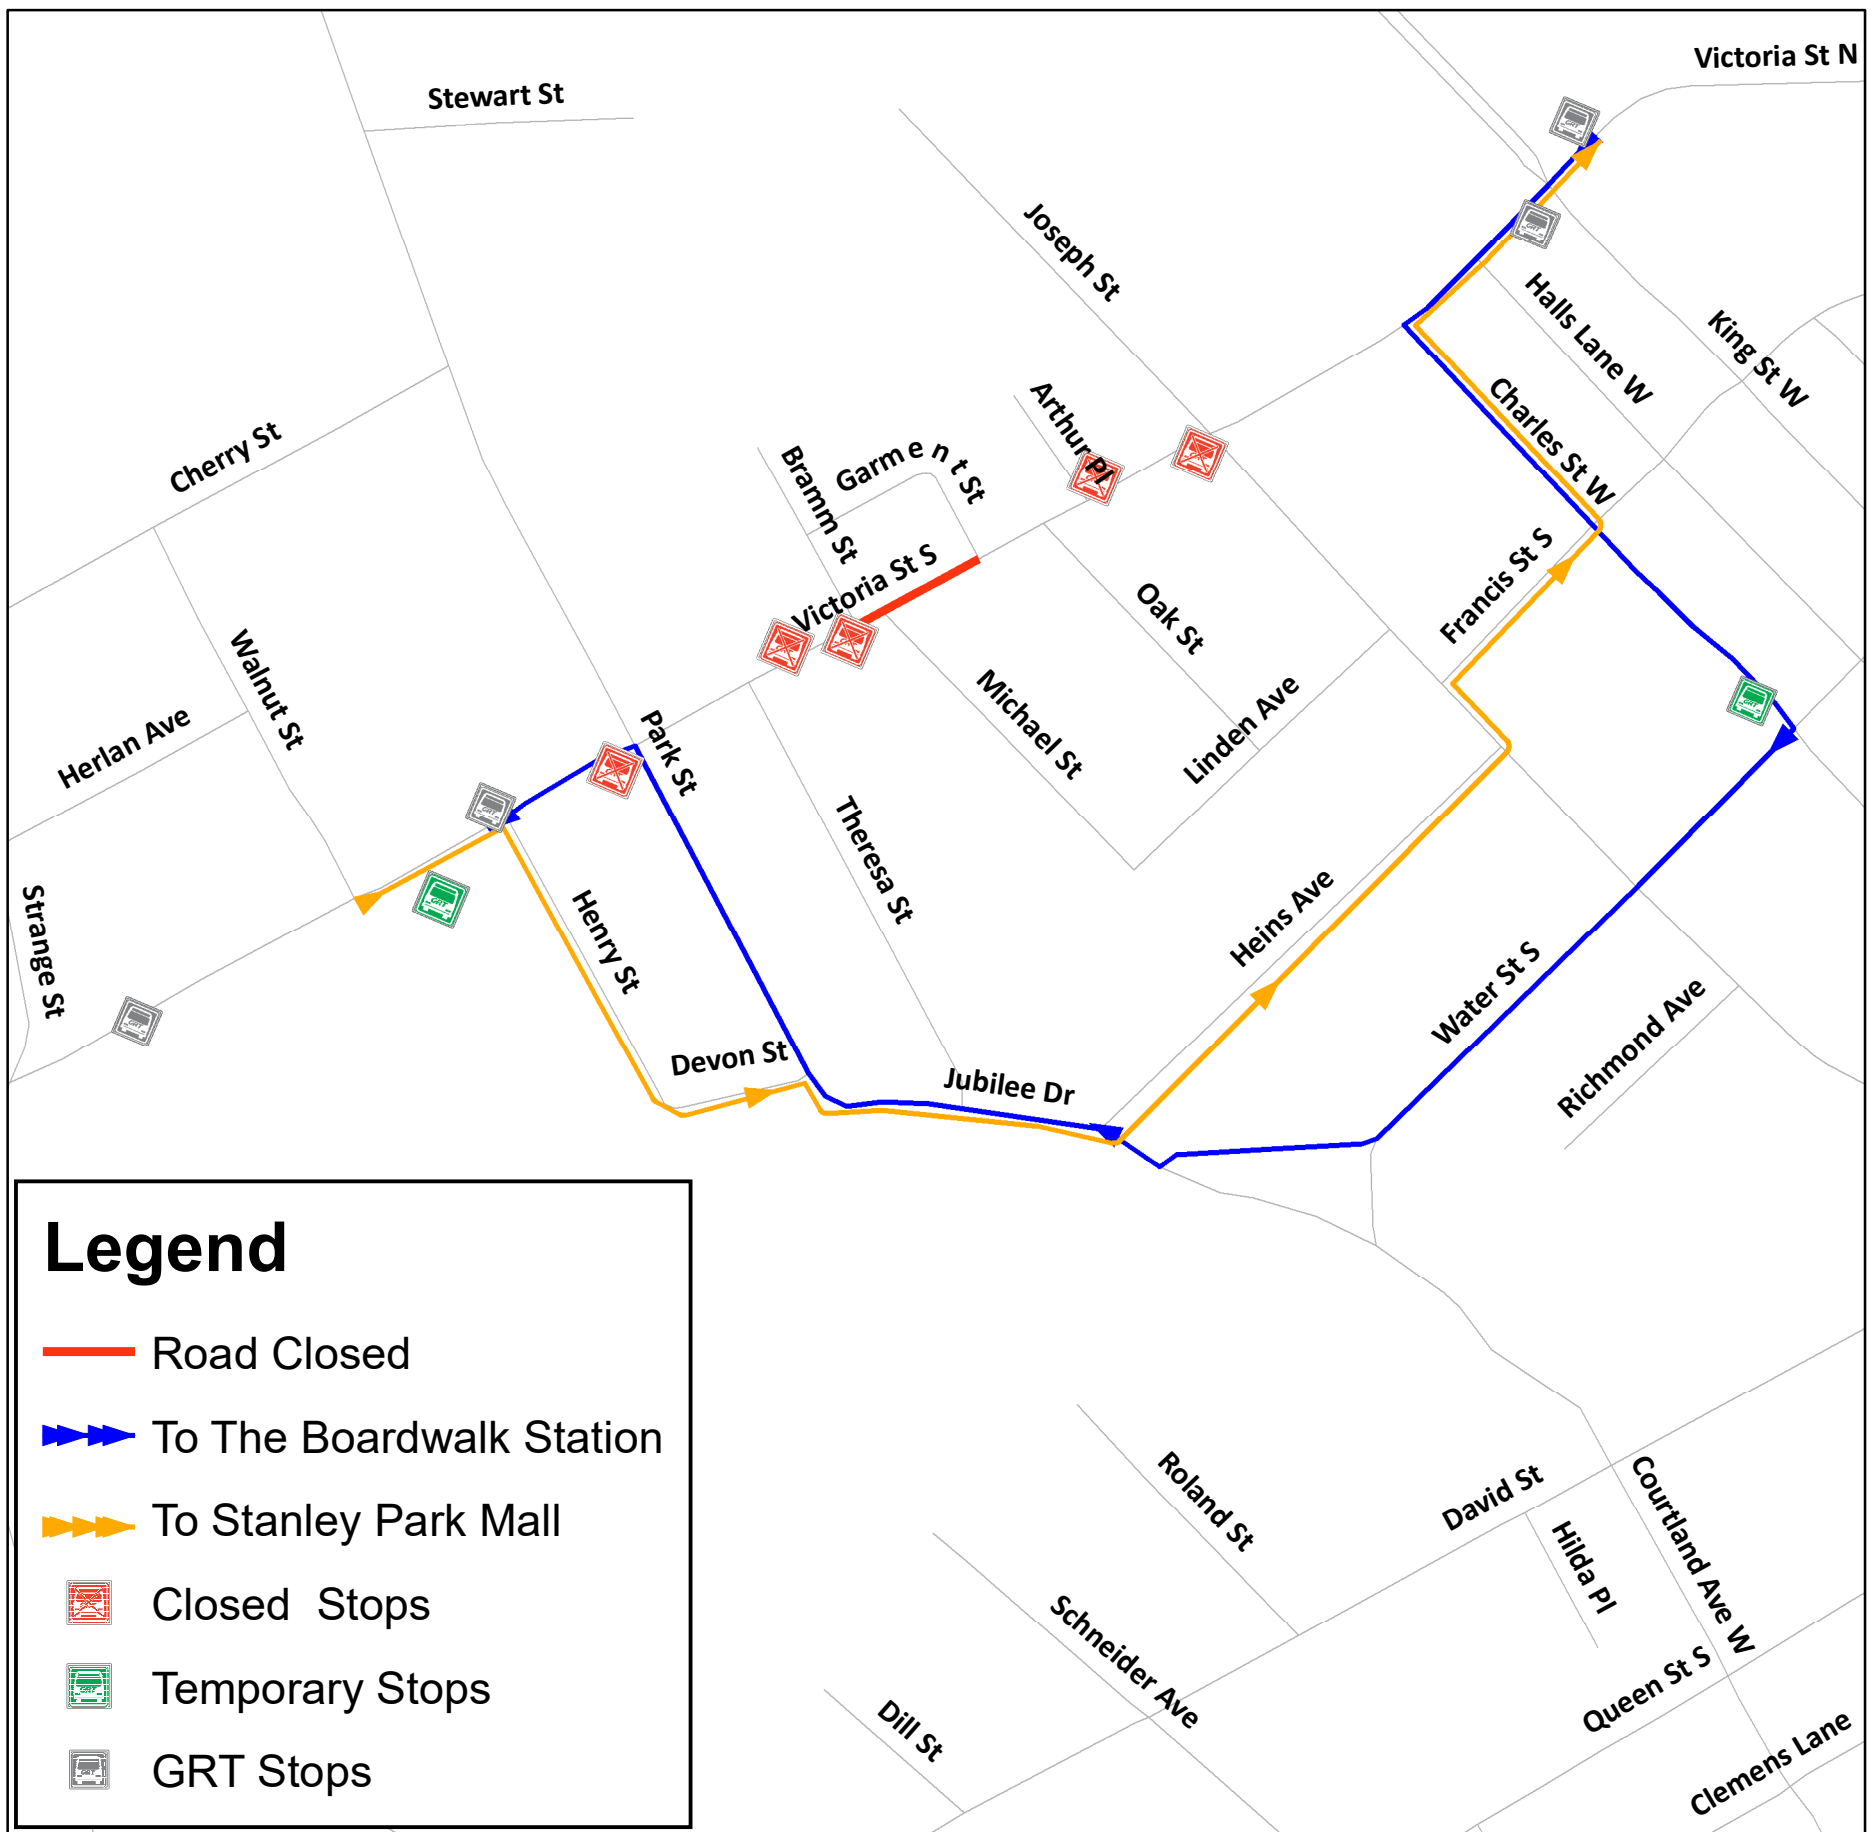

# Detour

## Route 20

**Monday, October 19 (approx. 10 days)**

Due to construction, Victoria St. S. between Park St. to Joseph St. will be closed. Route 20 will be on detour.

Refer to the map below for detour routing and stop information.

**Thank you for your patience**

For more information

519-585-7555

TTY: 519-575-4608

visit [www.grt.ca](http://www.grt.ca)

EasyGO App

Region of Waterloo

GRAND RIVER TRANSIT