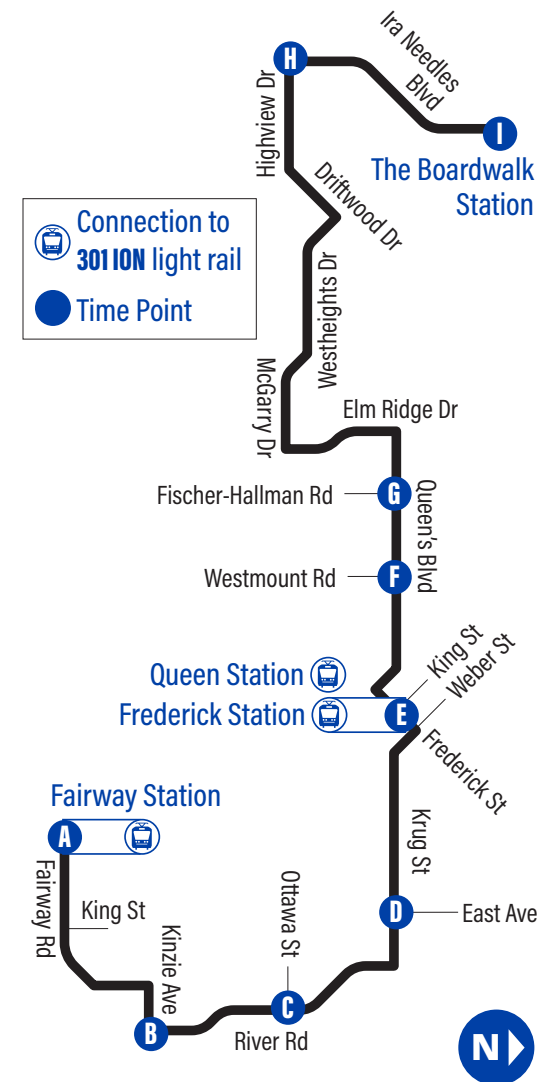

Bus Stops

to Fairway Station

I The Boardwalk Station	3908	E Frederick Station	1000
Ira Needles / Victoria	1095	Frederick / Weber	3575
Ira Needles / Highland Marketplace	3485	Weber / Scott	2359
Ira Needles / Highland	1180	Krug / Lancaster	3578
Ira Needles / Penelope	3473	Krug / Samuel	2361
H Ira Needles / Highview	3466	D Krug / East	2363
Highview / Sugar Maple	3329	Krug / Becker	2366
Driftwood / Rolling Meadows	3331	Krug / Eton	2370
Driftwood / Westheights	3332	Krug / Sherwood	2371
Westheights / Driftwood	3470	Krug / River	2372
Mcgary / Royal Orchard	3335	River / Manchester	1012
Mcgary / Meadowbrook	3337	River / Halliwell	1013
Mcgary / Pinehurst	3338	River / Hickson	1014
Elm Ridge / Mcgary	3340	C River / Ottawa	1016
Elm Ridge / Hillbrook	3342	River / Stanley Park Mall	2923
Elm Ridge / Queens	3637	River / Bradley	1019
Queen's / Highland Hills Mall	3343	River / Old Chicopee	1694
G Queen's / Fischer-Hallman	3482	B River / Kinzie	3480
Queen's / Bonfair	3344	Thaler / Kinzie	3477
Queen's / Warren	3346	163 Thaler Ave.	2619
F Queen's / Westmount	3348	Fairway / Thaler	3481
Queen's / Blueridge	3349	Fairway / King	1042
Queen's / Lakeside Park Trail	3350	Fairway / Wabanaki	1044
Queen's / Belmont	3351	A Fairway Station	3497
Queen's / St Marys Hospital	3353		
Queen's / Highland	3355		
Queen / Woodside	1982		
Queen / Schneider	2705		
Queen / Courtland	2706		
Benton / St George	2410		
Queen Station	1377		

GRT
GRAND RIVER TRANSIT

1
Queen-River

Effective: April 28, 2025

easyGO

519-585-7555 grt.ca
Text: 57555 & key in your bus stop number