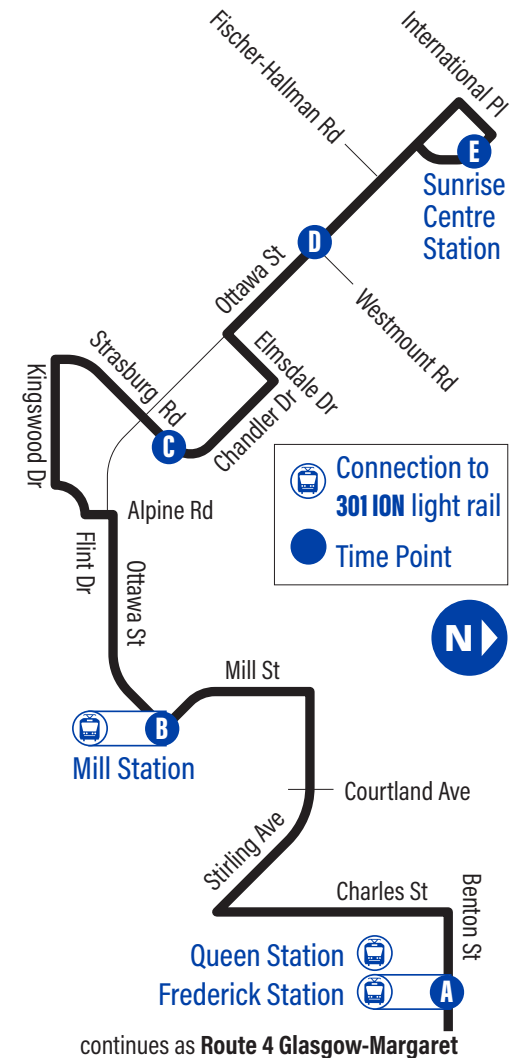

Ottawa South

3

Effective: April 28, 2025

519-585-7555 grt.ca

Text: 57555 & key in your bus stop number