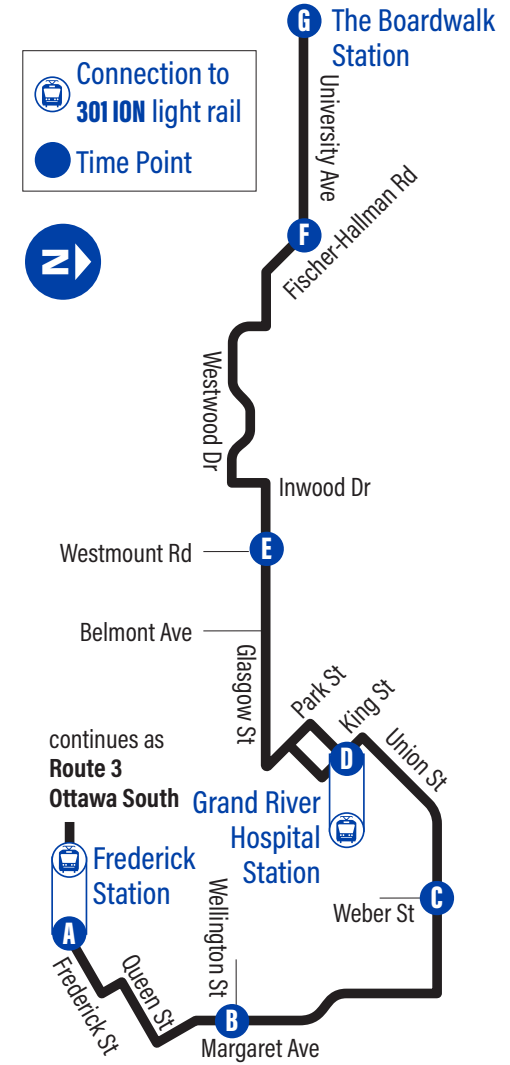

Continues as Route 3 to Sunrise Centre Station

Glasgow-Margaret

4

Effective: April 28, 2025

519-585-7555 grt.ca
Text: 57555 & key in your bus stop number