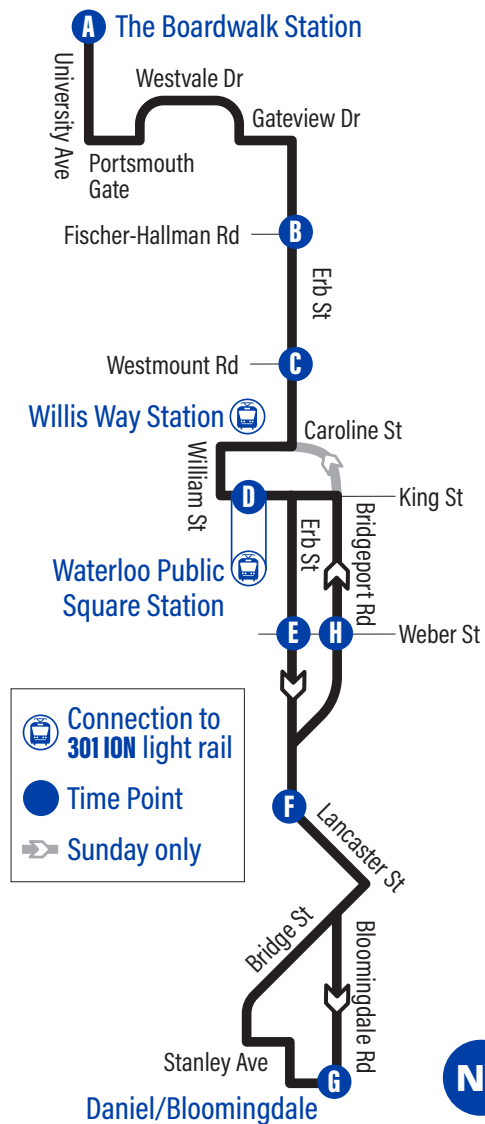

Bus Stops

to The Boardwalk Station

G Daniel / Bloomingdale 2434	King / William 1959
Bloomingdale / Stanley 2436	Willis Way Station 1960
Bloomingdale / Prince 2437	Erb / Father David Bauer 1961
Bloomingdale / Horning 2438	Erb / Barrel Yards 1962
Bridge / Tyson 2439	Erb / Avondale 1963
Lancaster / Bridge 1943	Erb / Roslin 1964
Lancaster / General 1944	Erb / Dietz 1965
Lancaster / Lang 1945	C Erb / Westmount 1966
F Bridgeport Rd. / Lancaster 1946	Erb / Mulberry 1968
Bridgeport Rd. / Mackie 1947	Erb / Amos 1969
Bridgeport Rd. / Lang 1948	Erb / Culpepper 1970
Bridgeport Rd. / Goldbeck 1949	Erb / Churchill 1971
Bridgeport Rd. / Bluevale 1950	B Fischer-Hallman / Erb 4056
Bridgeport Rd. / Margaret 1951	Westvale / Gateview 1985
Bridgeport Rd. / Ellis 1952	Westvale / Heather Hill 1986
H Bridgeport Rd. / Weber 1954	Westvale / Edenvally 1988
Bridgeport Rd. / Devitt 1955	Westvale / Thorndale 4067
Bridgeport Rd. / Peppler 1956	Westvale / Cardiff 4065
King / Bridgeport Rd. 1957	Portsmouth / Springfield 4063
D Waterloo Public Square Station 4015	University Ave. / Portsmouth 3880
	University Ave. / Baker 3662
	A The Boardwalk Station 4003

Fares and schedules are subject to change without notice. Weather and road conditions may cause schedule delays.

Erb

5

GRT
GRAND RIVER TRANSIT

Effective: April 28, 2025

easyGo

519-585-7555 grt.ca
Text: 57555 & key in your bus stop number