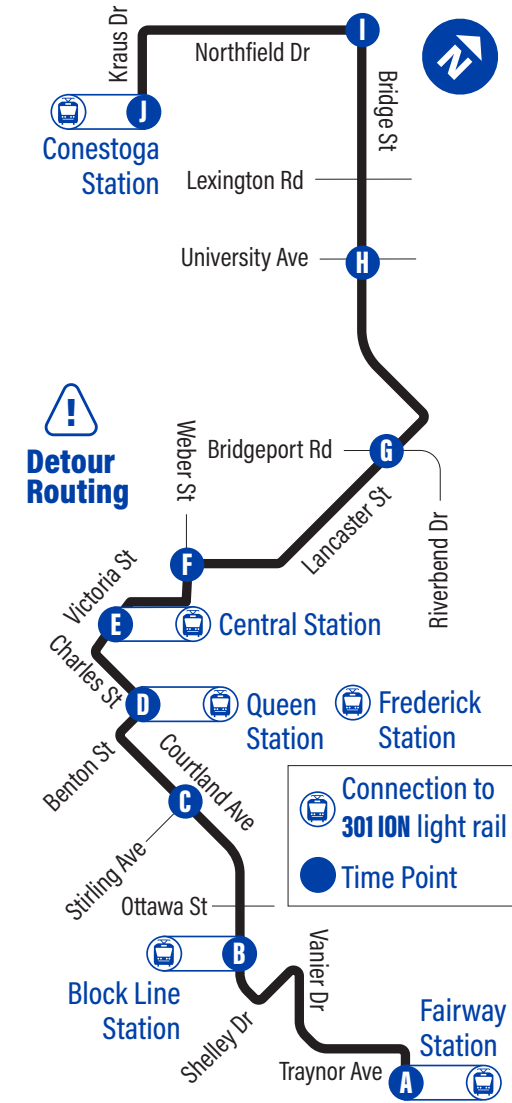

to Fairway Station

J Conestoga Station	1126
Kraus / Northfield	2810
Northfield / Davenport	4042
Northfield / Wissler	1920
120 Northfield Dr E.	4008
I Bridge / Northfield	4051
Bridge / Chesapeake (North)	4038
Bridge / Chesapeake (South)	4036
Bridge / Eastbridge	4035
Bridge / Lexington	3784
Bridge / Dansbury	3679
Bridge / Crimson	3680
H Bridge / University Ave.	4032
Bridge / Bechtel Park	4030
Bridge / Bridle	1941
Bridge / Woolwich	1942
Lancaster / Bridge	1943
Lancaster / General	1944
G Lancaster / Lang	1945
Lancaster / Hamel	2440
Lancaster / Union	2441
Lancaster / Ash	2442
Lancaster / Guelph	2444
Lancaster / Hill	2445
Wellington / Major	2447
Wellington / St Leger	2448
F Wellington / Margaret	2449
Wellington / Weber	3744
Victoria / Kitchener Train Station	2539
E Central Station	1474
Charles / Water	1273
D Benton / St George	2713
Courtland / Peter	2715
Courtland / Madison	2716
C Courtland / Stirling	3618
Courtland / Palmer	2718
Courtland / Kent	2719
Courtland / Grenville	2721
Courtland / Sydney	2722
Courtland / Carwood	2724
Courtland / Overland	2725
Courtland / Hayward	2115
B Block Line Station	1463
Vanier / Vanier Park	2730
Vanier / Siebert	2731
Traynor / Vanier	2732
Traynor / Belwood	2733
Traynor / Balfour	2734
Wilson / Traynor	2594
Wilson / Balfour	2595
A Fairway Station	3495

6

Effective: April 28, 2025

519-585-7555 grt.ca
Text: 57555 & key in your bus stop number