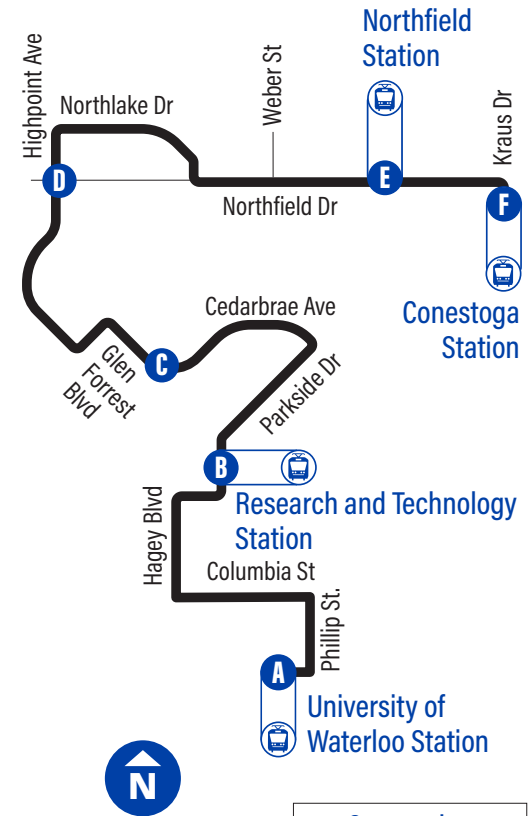

to University of Waterloo Station

F Conestoga Station	1128
Kraus / Northfield	2810
Northfield / King	1131
Northfield / Colby	1132
E Northfield Station	1256
Northfield / Parkside	1135
Northfield / Weber	1136
Northfield / Northgate	1137
Northfield / Skylark	1138
Northlake / Black Oak	1139
Northlake / Green Meadow	1140
Northlake / Pine Island	1141
Highpoint / Cornerbrook	1142
D Highpoint / Wintergreen	1143
Highpoint / Rolling Hills	1144
Highpoint / Dogwood	1145
Highpoint / Toll Gate	1146
Toll Gate / Glen Forrest	1147
Glen Forrest / Teakwood	1148
C Cedarbrae / Glen Forrest	1149
Cedarbrae / Path To Heasley Park	1150
Cedarbrae / Sprucehill	1152
Parkside / Cedarbrae	3627
Parkside / Bearinger	3868
B Research & Technology Station	3869
Hagey / Wes Graham	3629
Hagey / Frank Tompa	3870
Hagey / U.W. - Columbia Ice Field	3872
Columbia / U.W. - Optometry	2520
Phillip / Columbia	3889
A University Of Waterloo Station	1262

Effective: April 28, 2025

Connection to 301 ION light rail
● Time Point

Connection to 301 ION light rail

0:00 Does not operate on stat holidays

For the most current bus stop listing, visit grt.ca

519-585-7555 grt.ca
Text: 57555 & key in your bus stop number