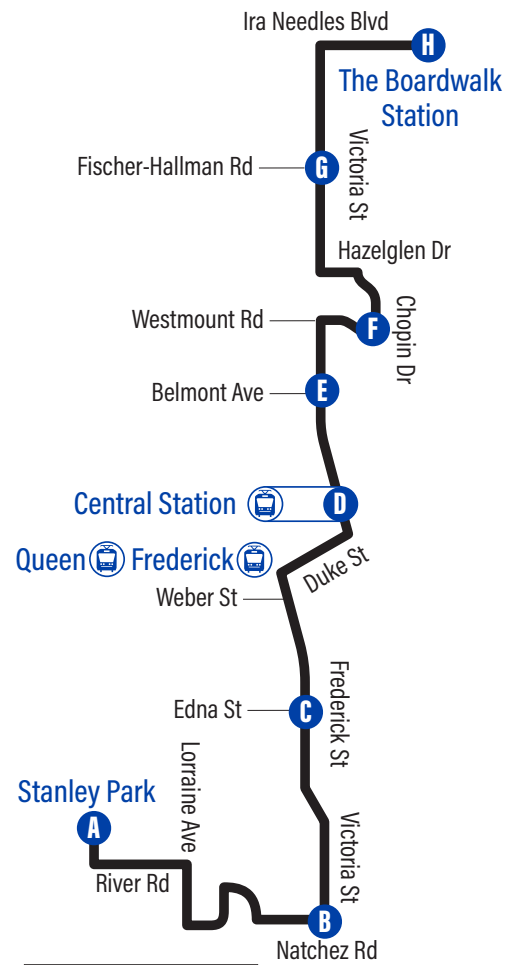

Victoria-Frederick

GRT
GRAND RIVER TRANSIT

20

Effective: April 28, 2025

Connection to 301 ION light rail

Time Point

Fares and schedules are subject to change without notice. Weather and road conditions may cause schedule delays.

For the most current bus stop listing, visit grt.ca

easyGO

519-585-7555 grt.ca
Text: 57555 & key in your bus stop number