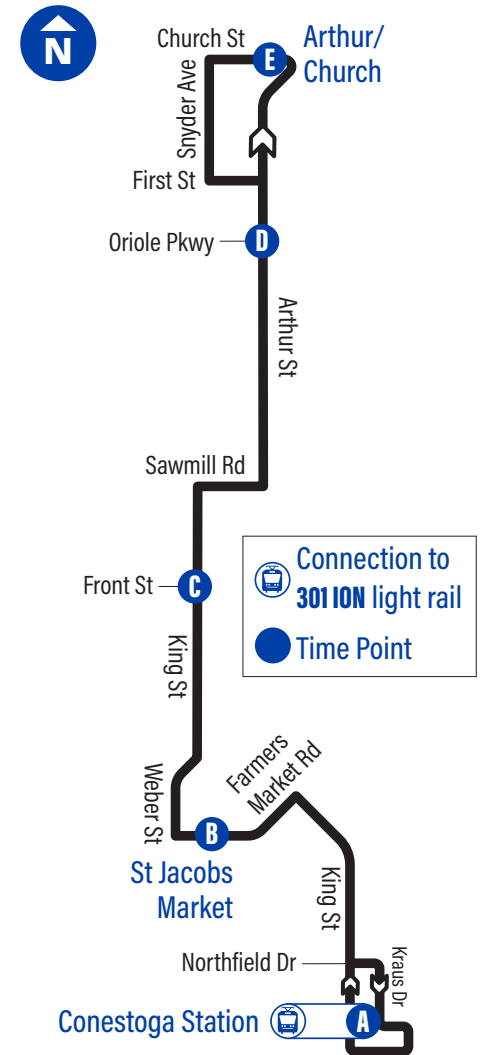

For the most current bus stop listing, visit grt.ca

519-585-7555 grt.ca
Text: 57555 & key in your bus stop number