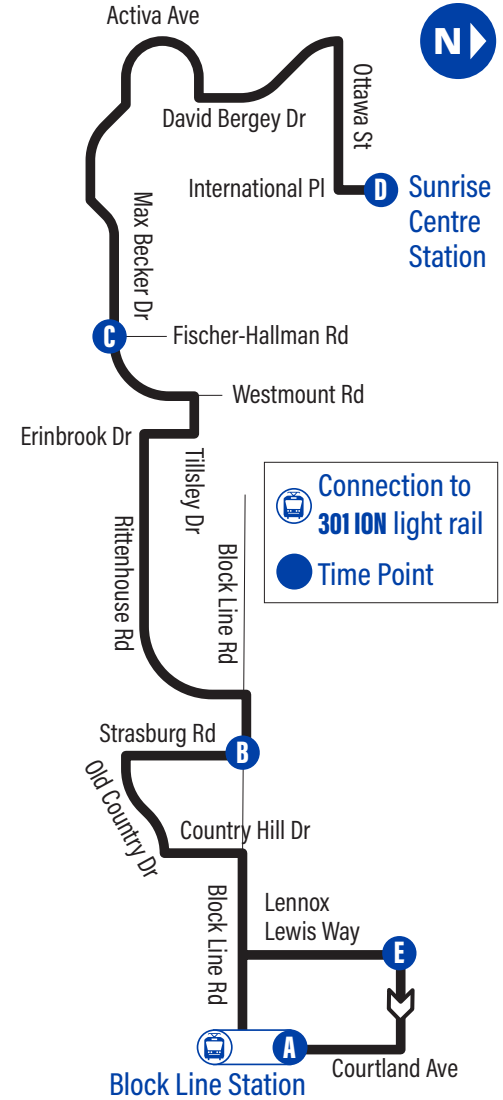

to Block Line Station

Laurentian West

22

GRAND RIVER TRANSIT

Effective: April 28, 2025

easyGO

519-585-7555 grt.ca
Text: 57555 & key in your bus stop number

For the most current bus stop listing, visit grt.ca

to Block Line Station

Depart >>> >>> Arrive

Sunrise Centre Station	Max Becker / Fischer-Hallman	Strasburg / Block Line	Lennox Lewis / The Family Centre	Block Line Station
D	C	B	E	A
6:00	6:11	6:18	6:25	6:27
6:30	6:41	6:48	6:55	6:57
7:00	7:13	7:21	7:29	7:31
7:30	7:43	7:51	7:59	8:01
8:00	8:13	8:21	8:29	8:31
8:30	8:43	8:51	8:59	9:01
9:00	9:13	9:21	9:29	9:31
9:30	9:42	9:49	9:57	9:59
10:00	10:12	10:19	10:27	10:29
10:30	10:42	10:49	10:57	10:59
11:00	11:12	11:19	11:27	11:29
11:30	11:42	11:49	11:57	11:59
12:00	12:12	12:19	12:27	12:29
12:30	12:42	12:49	12:57	12:59
1:00	1:12	1:19	1:27	1:29
1:30	1:42	1:49	1:57	1:59
2:00	2:12	2:19	2:27	2:29
2:30	2:43	2:50	2:58	3:00
3:00	3:13	3:20	3:28	3:30
3:30	3:43	3:50	3:58	4:00
4:00	4:13	4:20	4:28	4:30
4:30	4:43	4:50	4:58	5:00
5:00	5:13	5:20	5:28	5:30
5:30	5:43	5:50	5:58	6:00
6:00	6:11	6:18	6:26	6:28
6:30	6:41	6:48	6:56	6:58
7:00	7:11	7:18	7:26	7:28
7:30	7:41	7:48	7:56	7:58
8:00	8:11	8:18	8:26	8:28
8:30	8:41	8:48	8:56	8:58
9:00	9:11	9:18	9:26	9:28
9:30	9:41	9:48	9:56	9:58
10:00	10:10	10:17	10:24	10:26
10:30	10:40	10:47	10:54	10:56
11:30	11:40	11:47	11:54	11:56