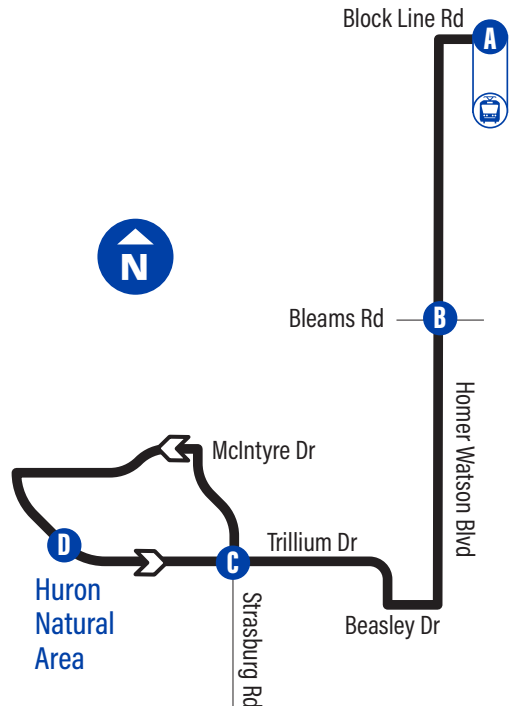

Bus Stops

to Huron Natural Area

to Block Line Station

A Block Line Station 1463

Block Line / Hanover 1033

B Homer Watson / Bleams 2398

Beasley / Homer Watson 2399

Trillium / Steckle 1792

Trillium / Adam Ferrie 1793

Trillium / Shoemaker 1794

C Trillium / Strasburg 1691

Mcintyre / Strasburg 1777

Mcintyre / Mcbrine 1778

222 McIntyre Dr. 1779

Mcintyre / Trillium 1780

Trillium / Washburn 1781

820 Trillium Dr. 3724

D Trillium / Huron Natural Area 1782

D Trillium / Huron Natural Area 1782

680 Trillium Dr. 1783

Trillium / Mcbrine 1784

C Trillium / Strasburg 1785

Trillium / Shoemaker 1786

Trillium / Adam Ferrie 1787

Trillium / Steckle 1788

Trillium / Beasley 2385

Beasley / Homer Watson 2386

B Homer Watson / Bleams 2387

Block Line / Fallowfield 2024

A Block Line Station 1463

Trillium

26

Effective: April 28, 2025

Block Line Station

Connection to 301 ION light rail

Time Point

easyGO

For the most current bus stop listing, visit grt.ca

519-585-7555 grt.ca
Text: 57555 & key in your bus stop number