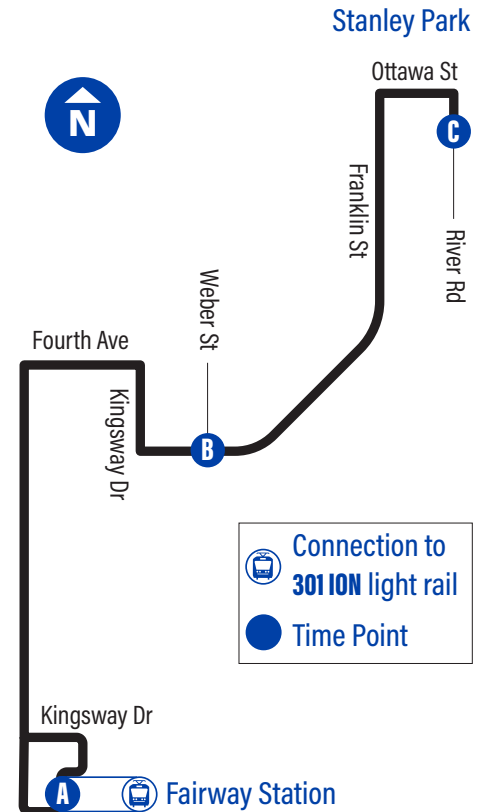

Stat Holiday Schedule

to Stanley Park

to Fairway Station

Depart >>> Arrive

Depart >>> Arrive

to Stanley Park			to Fairway Station		
Depart	>>>	Arrive	Depart	>>>	Arrive
A Fairway Station		B Franklin / Weber	C Stanley Park Mall		A Fairway Station
8:30		8:37	8:42		8:55
9:30		9:37	9:42		9:55
10:30		10:37	10:44		10:57
11:30		11:37	11:44		11:57
12:30		12:37	12:44		12:57
1:30		1:37	1:44		1:57
2:30		2:37	2:44		2:57
3:30		3:37	3:44		3:57
4:30		4:37	4:44		4:57
5:30		5:37	5:44		5:57
6:30		6:37	6:44		6:57
7:30		7:37	7:44		7:57
8:30		8:37	8:44		8:57
9:30		9:37	9:44		9:57
10:30		10:37	10:44		10:57
11:30		11:37	11:44		

Connection to 301 ION Light Rail

A.M.	0:00
P.M.	0:00

Bus Stops

to Stanley Park

to Fairway Station

A Fairway Station 3495	C Stanley Park Mall 1668
Wilson / Balfour 2497	Ottawa / Midland 2926
Wilson / Traynor 2506	Franklin / Ottawa 2853
Wilson / Woodhaven 2597	Franklin / Penrose 2854
Wilson / Franklin 2599	Franklin / Bradley 2855
Wilson / Fifth 2600	Franklin / Dalewood 2856
Fourth / Wilson 2601	Franklin / Kenneth 2857
Fourth / Connaught 2602	Franklin / Trafalgar 2858
Fourth / Kingsway 2603	Franklin / Shuh 2859
B Franklin / Weber 2968	Franklin / Prospect 2860
Franklin / Prospect 2624	B Franklin / Weber 2967
Franklin / Shuh 2625	Fourth / Kingsway 2575
Franklin / Trafalgar 2626	Fourth / Connaught 2576
Franklin / Kenneth 2627	Fourth / Wilson 2591
Franklin / Dalewood 2628	Wilson / Franklin 2592
Franklin / Bradley 2629	Wilson / Fairlawn 2593
Franklin / Dreger 2630	Wilson / Traynor 2594
Ottawa / Franklin 1953	Wilson / Balfour 2595
Ottawa / Midland 2922	A Fairway Station 3495
C Stanley Park Mall 1668	

Franklin North

GRT
GRAND RIVER TRANSIT

28

Effective: April 28, 2025

easyGO

519-585-7555 grt.ca

Text: 57555 & key in your bus stop number

Fares and schedules are subject to change without notice.
Weather and road conditions may cause schedule delays.