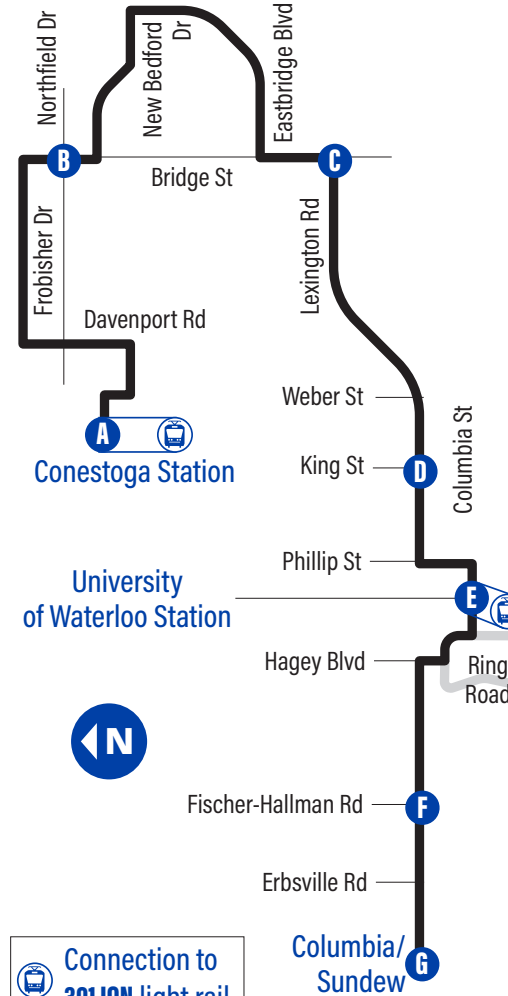

to Conestoga Station

G Columbia / Sundew	4023
Columbia / Platinum	1214
Columbia / St Moritz	4019
Columbia / Lucerne	4021
Columbia / Salzburg	4018
Columbia / Erbsville	4012
Columbia / Cavendish	4013
Columbia / Bennington	4024
450 Columbia St. W.	4025
F Columbia / Fischer-Hallman	1116
Columbia / U.W. - Columbia Lake Village	1117
Columbia / U.W. - Ron Eydtt Village	1119
Columbia / U.W. - Village 1	1120
Columbia / University of Waterloo	3899
E University Of Waterloo Station	1223
Columbia / Phillip	3887
Columbia / Lester	2522
Columbia / Albert	2523
Columbia / Hazel	2524
Columbia / Holly	2525
D Columbia / King	2526
Columbia / Weber	3773
Columbia / Marsland	3747
Lexington / Dearborn Pl.	3622
Lexington / Dearborn Blvd	3748
Lexington / Davenport	2817
Lexington / Dunvegan	3677
Lexington / Lee	2819
C Lexington / Bridge	3749
Bridge / Whitmore	3790
Bridge / Eastbridge	1925
Eastbridge / Cabot	1926
Eastbridge / Bonavista	1927
Eastbridge / Bluenose Park	1928
Eastbridge / New Bedford	1929
New Bedford / Starboard	3598
New Bedford / Chesapeake	3599
Chesapeake / Pleasant Bay	3443
Chesapeake / Chesapeake Cres.	1121
Bridge / Chesapeake (North)	4016
B Bridge / Labrador	4050
Frobisher / Bridge	3757
Frobisher / Superior	3758
Frobisher / McMurray	3759
Frobisher / Davenport	2067
Davenport / Northfield	1204
Davenport / Old Abbey	3393
A Conestoga Station	4005

For the most current bus stop listing, visit grt.ca

Columbia

31

GRAND RIVER TRANSIT

Effective: April 28, 2025

Connection to 301 ION light rail
 Time Point

519-585-7555 grt.ca
 Text: 57555 & key in your bus stop number