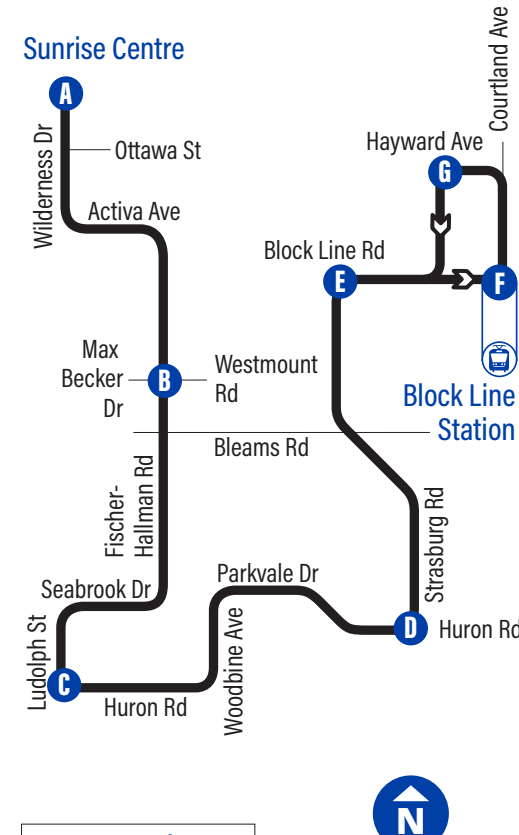

Huron

33

Effective: April 28, 2025

Connection to 301 ION light rail
Time Point

Connection to 301 ION Light Rail

A.M.	0:00
P.M.	0:00

No Stat Holiday Service

Fares and schedules are subject to change without notice. Weather and road conditions may cause schedule delays.

519-585-7555 grt.ca
Text: 57555 & key in your bus stop number