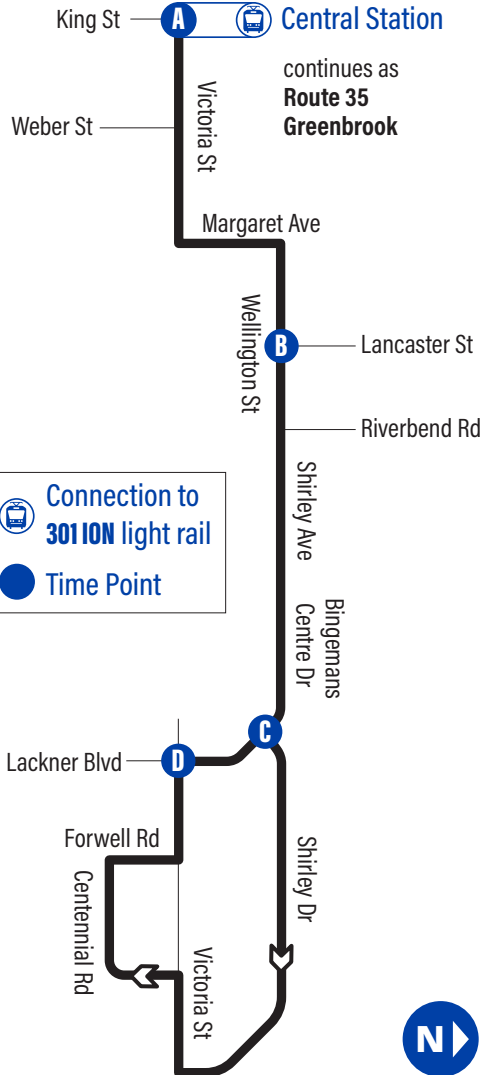

Bus Stops

to Victoria/Lackner

A Central Station 3226

Victoria / Kitchener Train Station	1930
Margaret / Victoria	2656
Wellington / Margaret	2414
Wellington / St Leger	2415

B Wellington / Major 2416

Wellington / Patrick	3439
809 Wellington St. N.	3440
Shirley / Riverbend	3441
68 Shirley Ave.	3442
200 Shirley Ave.	3447
274 Shirley Ave.	3449
400 Bingemans Centre Dr.	3457
Bingemans Centre Dr. / Binge	3458
540 Bingemans Centre Dr.	3459

C Shirley / Bingemans Centre Dr. 3460

Shirley / Hesh	3147
Shirley / Cedarview	3148
Shirley / Crestview	3163
Shirley / Riverview	3164
Centennial / Victoria	3571
75 Centennial Rd.	3572
Centennial / Forwell	4011
Forwell / Victoria	3573

D Bingemans Centre Dr. / Victoria 3431

to Central Station

D Bingemans Centre Dr. / Victoria 3431

Bingemans Centre Dr. / Shirley	3145
540 Bingemans Centre Dr.	3421
Bingemans Centre Dr. / Bingemans	3420
400 Bingemans Centre Dr.	3419
274 Shirley Ave.	3417
200 Shirley Ave.	3406
68 Shirley Ave.	3405
Shirley / Riverbend	3404
809 Wellington St. N.	3403
Wellington / Spring Valley	3402

B Wellington / Major 2447

Wellington / St Leger	2448
Wellington / Margaret	2449
Victoria / Margaret	1023
Victoria / Kitchener Train Station	1921

A Central Station 1474

Continues as Route 35 to Sunrise Centre Station

For the most current bus stop listing, visit grt.ca

Bingemans

34

Effective: April 28, 2025

Connection to 301 ON light rail
Time Point

easyGO

519-585-7555 grt.ca

Text: 57555 & key in your bus stop number