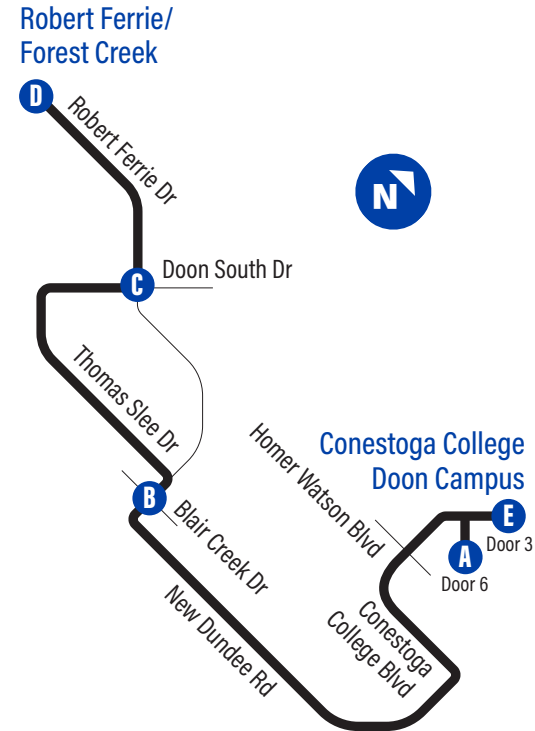

Bus Stops

to Robert Ferrie/ Forest Creek	to Conestoga College Doon
A Conestoga College Doon Campus - Door 6 1342	D Robert Ferrie / Forest Creek 3997
Conestoga College Blvd. / Homer Watson 1728	Robert Ferrie / Tilts Trail 2045
Conestoga College Blvd. / Pinnacle 3802	C Doon South / Robert Ferrie 2046
B Robert Ferrie / Blair Creek 3990	Doon South / Thomas Slee 2047
Thomas Slee / Robert Ferrie 3991	Thomas Slee / Path To Watermill 2048
Thomas Slee / Terrington 3992	Thomas Slee / Frontier 2049
Thomas Slee / Path To Cranbrook 3993	Thomas Slee / Robert Ferrie 2050
Doon South / Thomas Slee 3994	B Robert Ferrie / Blair Creek 2051
Robert Ferrie / Doon South 3995	Conestoga College Blvd. / Pinnacle 3801
Robert Ferrie / Tilts Trail 3996	Conestoga College Blvd. / Homer Watson 3641
D Robert Ferrie / Forest Creek 3997	Conestoga College Doon Campus - Recreation Centre 1731
	E Conestoga College Doon Campus - Door 3 1732

Thomas Slee

36

GRAND RIVER TRANSIT

Effective: April 28, 2025

Time Point

519-585-7555 grt.ca
Text: 57555 & key in your bus stop number

Monday to Friday Schedule

to Robert Ferrie/Forest Creek		
Depart >>>	>>> Arrive	
A	B	D
7:00	7:07	7:12
7:30	7:37	7:42
8:00	8:07	8:12
8:30	8:37	8:42
9:00	9:07	9:12
9:30	9:38	9:43
10:00	10:08	10:13
10:30	10:38	10:43
11:00	11:08	11:13
11:30	11:38	11:43
12:00	12:08	12:13
12:30	12:38	12:43
1:00	1:08	1:13
1:30	1:38	1:43
2:00	2:08	2:13
2:30	2:38	2:44
3:00	3:08	3:14
3:30	3:38	3:44
4:00	4:08	4:14
4:30	4:38	4:44
5:00	5:08	5:14
5:30	5:38	5:44
6:00	6:07	6:13
6:30	6:37	6:43
7:00	7:07	7:13
7:30	7:37	7:43
8:00	8:07	8:13
8:30	8:37	8:43
9:00	9:07	9:13
9:30	9:37	9:43
10:00	10:06	10:12
10:30	10:36	10:42