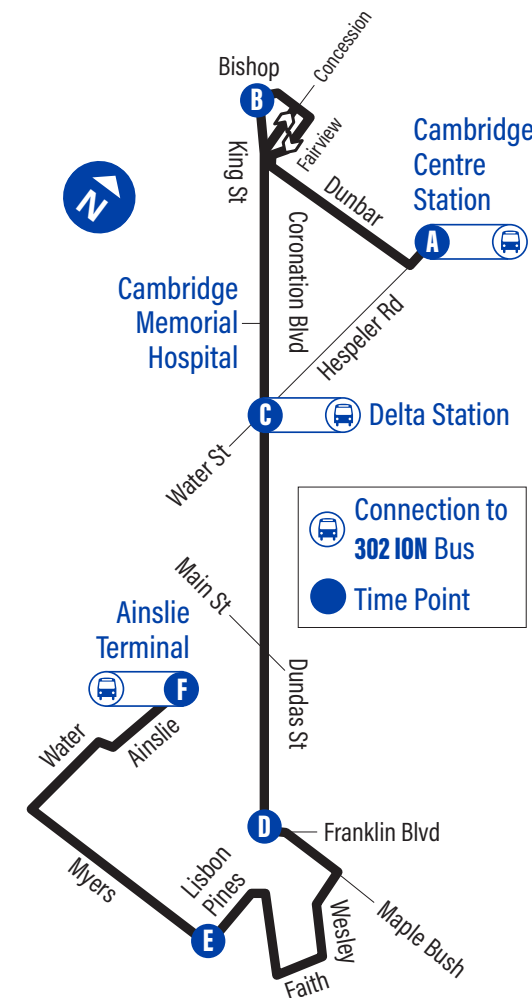

to Cambridge Centre Station

F Ainslie Terminal 1517	Dundas / Monroe 2978
Ainslie / Veterans 1523	Dundas / Elgin 2979
Ainslie / Elliott 4193	Dundas / Gore 2360
Ainslie / Birch 4195	Dundas / Beverly 4219
Water / Cambridge to Paris Rail Trail 4213	Dundas / Cambridge St. 1609
Water / Churchill Park 4214	Dundas / Roxboro 1610
Myers / Birkinshaw 4196	Dundas / Jarvis 1611
Myers / Edgemere 4197	C Delta Station 1612
Myers / Enfield 4198	Coronation / Goldie 1613
Myers / Christopher 4199	Coronation / Oliver 1614
Myers / Monsignor Doyle CSS 2287	Coronation / Cambridge Memorial Hospital 1615
Myers / Greenbrier 2288	725 Coronation Blvd. 1616
Myers / Cheese Factory 2289	Coronation / Highland 1617
Myers / Clover 4111	Coronation / Blue Heron 1618
Myers / Lisbon Pines 4112	Coronation / Oriole 1619
E Lisbon Pines / Madeira 4168 (Temporary Stop)	King / Concession 1620
Champlain / Dundas (Temporary Stop) 4169	King / Brower 1621
Wesley / Faith 4114	B Bishop / King 1444
Wesley / Fitzgerald 4115	Bishop / Pineview 3835
Wesley / Maple Bush 4116	Fairview / Bishop 1446
Maple Bush / Ferncliffe 4117	Fairview / Grand Valley 1447
Maple Bush / Chester 4118	Dunbar / Grand Valley 1448
D Dundas / Franklin 2976	Dunbar / St George 1449
Dundas / South Cambridge Centre 2176	Dunbar / Eastdowns 1451
Dundas / Main 2977	Dunbar / Industrial 3858
	Dunbar / Hespeler Rd. 1454
	A Cambridge Centre Station 1065

easyGO

519-585-7555 grt.ca
Text: 57555 & key in your bus stop number