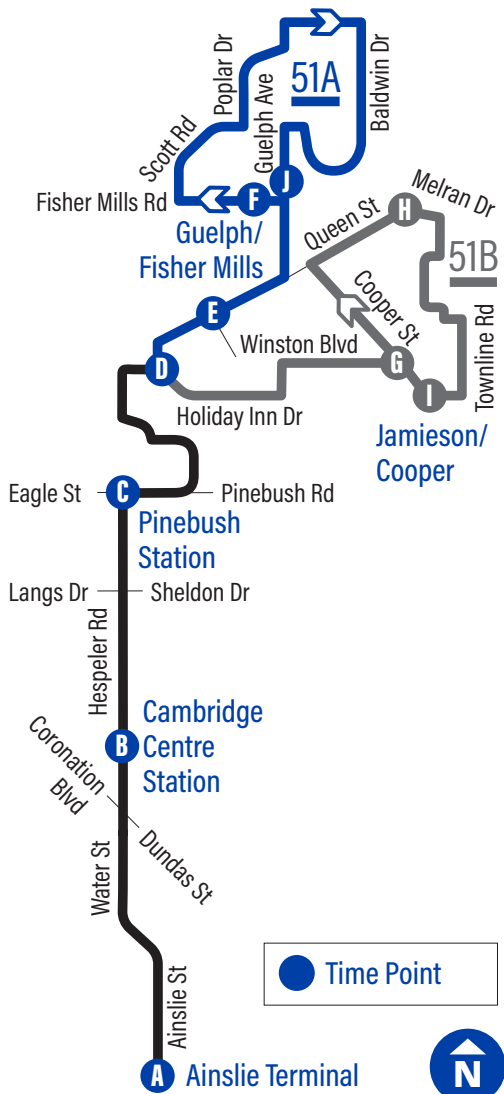

EasyGO makes taking transit easy

1. Online Trip Planner: grt.ca
2. Next Bus Text: get information on the next bus times sent to your phone (does not apply to Flex Stops) **Text 57555 + (4 digit bus stop #)**
3. Next Bus Call: call to hear the next bus times for your stop (does not apply to Flex Stops) **519-585-7555**
4. EasyGO Real-Time Desktop Map: plan trips by seeing and click on different routes and stops grt.ca

Bus Stops

51A to Guelph/Fisher Mills 51B to Jamieson/Cooper		
51A stops		
A Ainslie Terminal	1512	
51B stops		
A Ainslie Terminal	1511	
51 stops		
Ainslie / Dickson	1468	
Ainslie / Park Hill	1470	
Ainslie / Simcoe	1471	
Water / Galt Collegiate Institute	1472	J Guelph / Fisher Mills 1307
51B stops		
Delta Station	6102	D Groh / Holiday Inn Dr 1276
Hespeler Rd. / Avenue	1475	
Hespeler Rd. / Abbotsford	3527	
167 Hespeler Rd.	1476	
Hespeler Rd. / Munch	1384	
Can-Amara Station	6103	
Hespeler Rd. / Dunbar	4194	
B Cambridge Centre Station 6104		
Hespeler Rd. / Bishop	1477	
499 Hespeler Rd.	1478	
Hespeler Rd. / Sheldon	1479	G Winston / Cooper 3925
561 Hespeler Rd.	1480	
605 Hespeler Rd.	1409	
C Pinebush Station 6105		
Smartcentres Cambridge - South	1482	
Smartcentres Cambridge - North	1483	
51A stops		
D Groh / Holiday Inn Dr	1278	
Queen / Shepherd	1254	
Queen / Rooshill	1235	
E Queen / Winston 3511		
Queen / Harvey	1236	
Queen / Adam	3540	
Guelph / Sheffield	1300	
F Fisher Mills / Fearnwood 1301		
Scott / Fisher Mills	1302	
Scott / Nickolas	1303	
Scott / Milton	1304	
51B stops		
Poplar / Scott	1305	
Poplar / Dawn	1306	
Black Bridge / Michigan	1246	
Baldwin / Osgoode	3852	
Baldwin / Horton	3853	
Baldwin / Henwood	3854	
Baldwin / Silverthorne	3855	
Baldwin / Guelph	3856	
Guelph / Milton	3541	
H River / Melran 1239		
Holiday Inn Dr. / Tri-City Centre	1294	
200 Holiday Inn Dr.	1295	
Holiday Inn Dr. / Jacob Hespeler Secondary School	1297	
Holiday Inn Dr. / Franklin	1298	
Franklin / Winston	2107	
Winston / Gunn	3922	
Winston / Path To Erindale	3923	
Winston / Handorf	3924	
I Jamieson / Cooper 3411		
Cooper / Hespeler Optimist Park	3926	
Cooper / Ellis	1247	
Cooper / Ontario	1248	
Cooper / Lewis	1249	
Cooper / Queen	1029	
Queen / Hungerford	1237	
Queen / Panabaker	1238	
Melran / McCormick	1240	
Melran / Alderson	1241	
McCreeken / Werstine	1242	
McCreeken / McCormick	1243	
Kerwood / Housler	3542	
Kerwood / Gees	1244	
Ellis / Adler	3512	
Jamieson / Townline	3930	
Jamieson / Lardner	3931	
Jamieson / Patton	3932	

51 to Ainslie Terminal

51A stops	51 stops
J Guelph / Fisher Mills 1307	D Groh / Holiday Inn Dr. 1278
Guelph / Sheffield	1308
Queen / Guelph	1250
Queen / Harvey	1251
E Queen / Winston 1252	
Queen / Rooshill	1274
Queen / Shepherd	1253
51B stops	
I Jamieson / Cooper 3411	
Winston / Cooper	1265
Winston / Darren	1266
Winston / Path To Erindale	1267
Winston / Gunn	1268
Franklin / Winston	2106
Franklin / Holiday Inn Dr.	1484
Holiday Inn Dr. / Jacob Hespeler Secondary School	1315
200 Holiday Inn Dr.	1316
Holiday Inn Dr. / Heritage	1317
B Cambridge Centre Station 6020	
Hespeler Rd. / Langs	1426
480 Hespeler Rd.	1427
51A stops	
A Ainslie Terminal 1512	
51B stops	
A Ainslie Terminal 1511