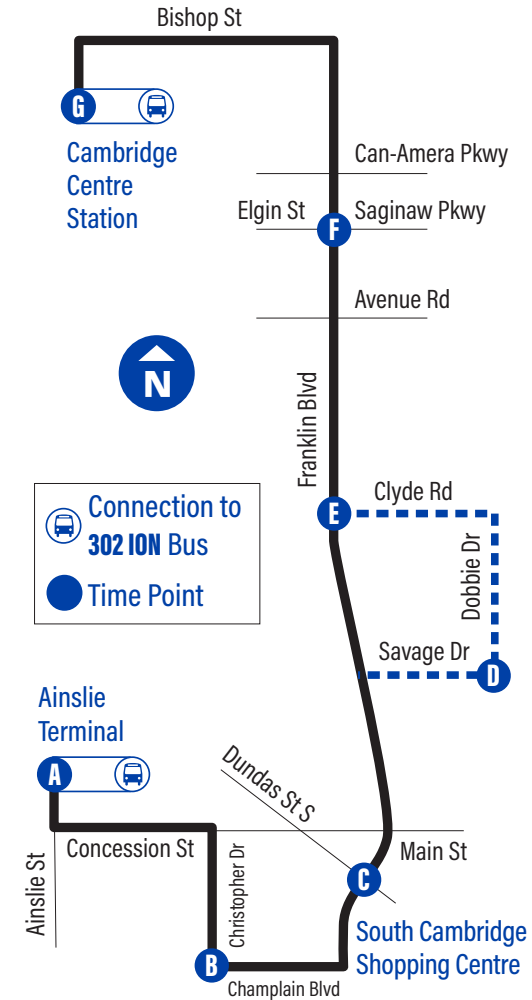

Effective: April 28, 2025