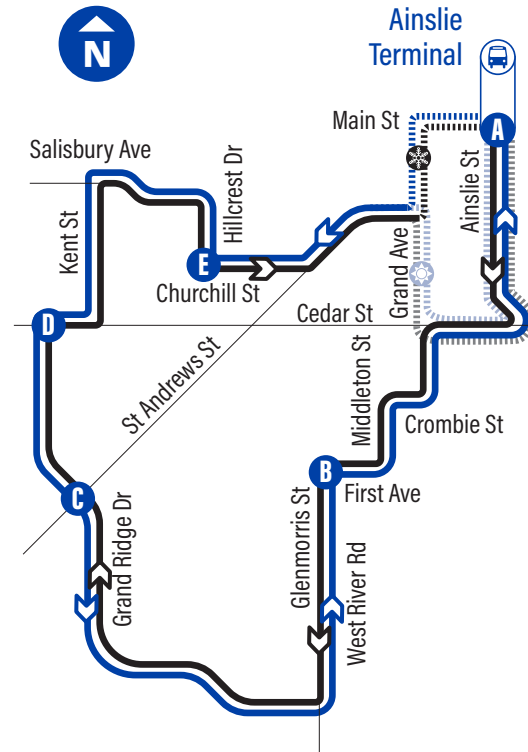

to Grand Ridge/Cedar via Churchill

A Ainslie Terminal	1520
Main / Water	2186
Grand / South Square	2245
Grand / St Andrews	2246
Ainslie / Walnut	1523
Grand / Cedar	8009
St Andrews / Grand	8011
St Andrews / Churchill	3261
Churchill / Barrie	3262
Churchill / Berkley	3263
E Hillcrest / Churchill	2139
Hillcrest / Highland	2140
Salisbury / Southgate	2141
Salisbury / Murray	2142
Kent / Salisbury	2143
Kent / Hardcastle	2144
Kent / Sim	2145
D Grand Ridge / Cedar	2390

to Ainslie Terminal via Glenmorris

D Grand Ridge / Cedar	2390
Grand Ridge / Harwood	2391
Grand Ridge / Wedgewood	2392
Grand Ridge / Mark	2254
C Grand Ridge / St Andrews	2255
Grand Ridge / Stirling Macgregor	2256
Grand Ridge / Oak Hill	2257
Grand Ridge / West River	2641
West River / Culham	2642
Glenmorris / Third	2643
B Glenmorris / First	2644
First / Caen	2155
Middleton / Francis	2156
Crombie / Grand	2157
Grand / Cedar	2158
Ainslie / Veterans	2159
A Ainslie Terminal	1520

Grand Ridge

55

Effective: April 28, 2025

to Cedar/Grand Ridge via Churchill > to Ainslie Terminal via Glenmorris
 to Ainslie Terminal via Glenmorris > to Cedar/Grand Ridge via Churchill

Connection to 302 ION Bus

Winter Routing

Summer Routing (late May to early October)

Time Point

519-585-7555 grt.ca
 Text: 57555 & key in your bus stop number

Monday to Friday Schedule

to Grand Ridge/
Cedar
via Glenmorris

to Ainslie
Terminal
via Churchill