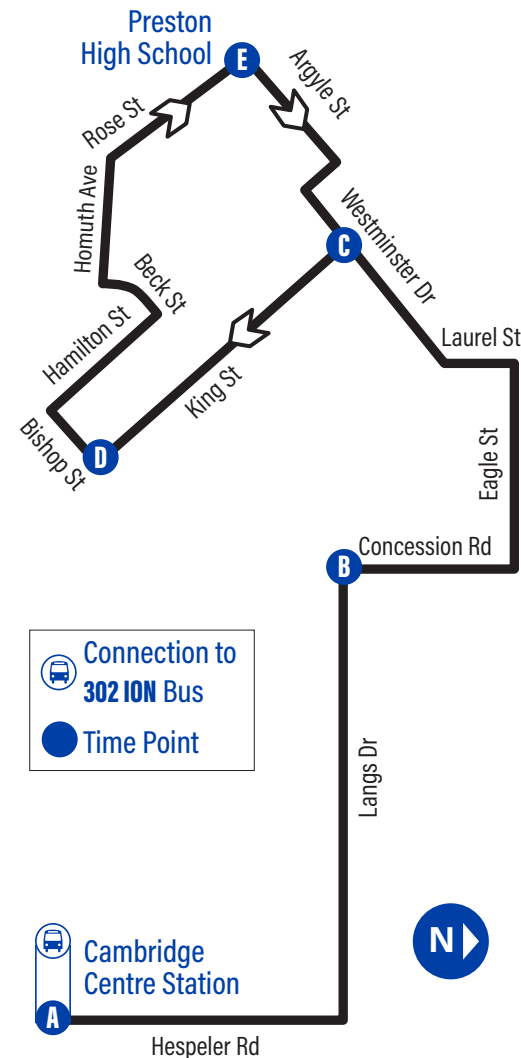

Langs / Walter 1421

Langs / Valentine 1422

Langs / Langs Circle 1423

Langs / Industrial 1424

Langs / Hespeler Rd. 1425

Hespeler Rd. / Langs 1426

480 Hespeler Rd. 1427

A Cambridge Centre Station 1066

Langs

GRT
GRAND RIVER TRANSIT

56

Effective: April 28, 2025

Connection to 302 ION Bus

Time Point

Cambridge Centre Station

For the most current bus stop listing, visit grt.ca