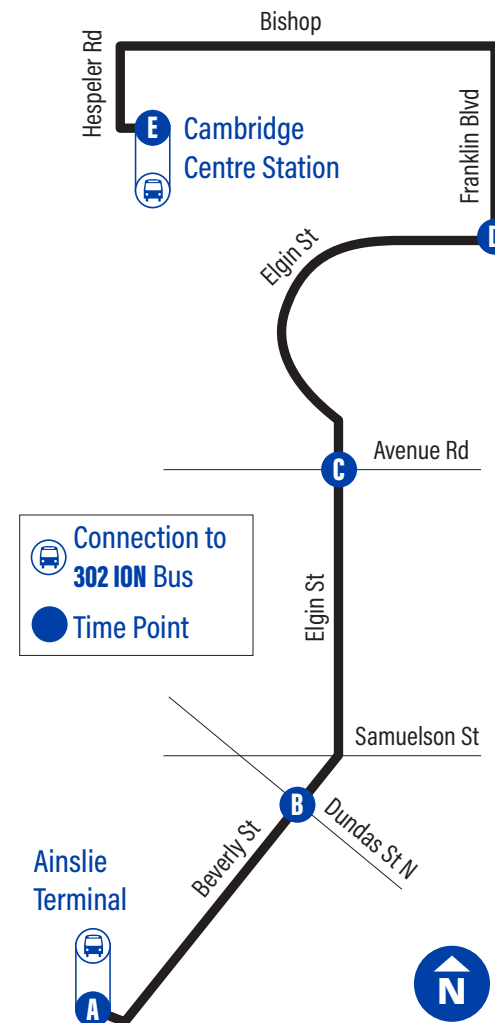

Connection to 302 ION bus

A.M.	0:00
P.M.	0:00

Bus Stops

to Cambridge Centre Station		to Ainslie Terminal	
A Ainslie Terminal	1516	E Cambridge Centre Station	1066
Wellington / Main	1605	Bishop / Hespeler Rd.	4147
Beverly / Kerr	1606	Bishop / Conestoga	1275
B Beverly / Dundas	1608	Bishop / Cowansview	1328
200 Beverly St.	2098	Bishop / Franklin	1311
Beverly / Samuelson	4134	Franklin / Lindsay	1011
Elgin / Bronson	4135	Franklin / Can-Amera	4176
Elgin / Galt Ave.	4136	D Elgin / Franklin	1378
Elgin / Winter	4137	Elgin / Bushnell	1379
C Elgin / Avenue	4138	Elgin / Steeles	1380
Elgin / Glamis	4139	Elgin / Glenbrook	1381
Elgin / Munch	4140	Elgin / Munch	4148
Elgin / Sekura	4141	Elgin / Ferguson	1362
Elgin / Acorn	4142	C Elgin / Avenue	2108
Elgin / Bushnell	4143	Elgin / Winter	2109
D Elgin / Franklin	4144	Elgin / Galt Ave.	2110
Franklin / Can-Amera	3660	Elgin / Bronson	2111
Franklin / Lindsay	1543	Samuelson / Elgin	4149
Bishop / Franklin	1351	202 Beverly St.	4150
Bishop / Cowansview	1353	B Beverly / Dundas	1603
Bishop / Conestoga	4146	Beverly / Kerr	4152
Bishop / Collier Macmillan	1320	Beverly / Dickson	3536
E Cambridge Centre Station	1066	A Ainslie Terminal	1518

Elgin North

GRT
GRAND RIVER TRANSIT

58

Effective: April 28, 2025

For the most current bus stop listing, visit grt.ca

Fares and schedules are subject to change without notice.
Weather and road conditions may cause schedule delays.

easyGO

519-585-7555 grt.ca

Text: 57555 & key in your bus stop number