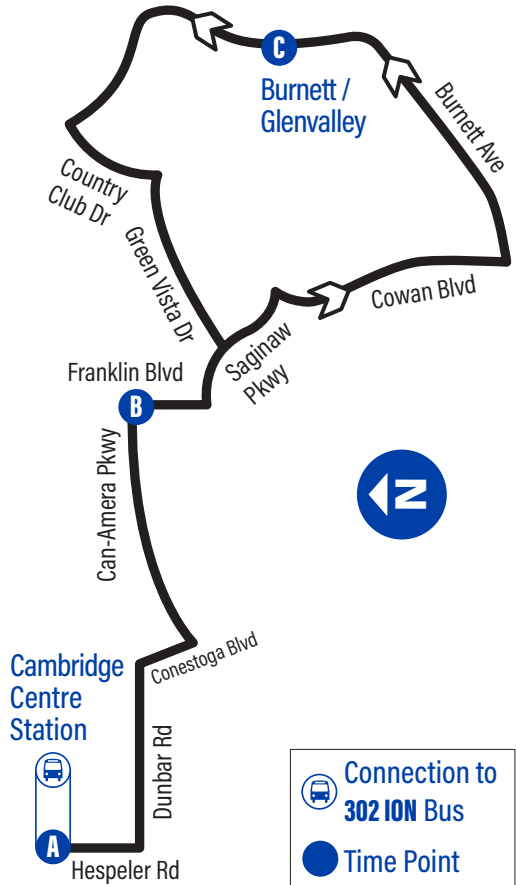

Bus Stops

**to Burnett/
Saginaw**

**to Cambridge
Centre Station**

A Cambridge Centre Station 1065

Dunbar / International Village 4182

Dunbar / Conestoga 4183

Can-Amera / Conestoga 1280

B Can-Amera / Franklin 4212

Can-Amera / Conestoga 1279

Dunbar / Conestoga 1358

Dunbar / International Village 4208

C Cambridge Centre Station 1065

Burnett

GRT
GRAND RIVER TRANSIT

60

Effective: April 28, 2025

Connection to
302 ION Bus

Time Point

For the most current bus stop listing, visit grt.ca

Fares and schedules are subject to change without notice.
Weather and road conditions may cause schedule delays.

easyGO